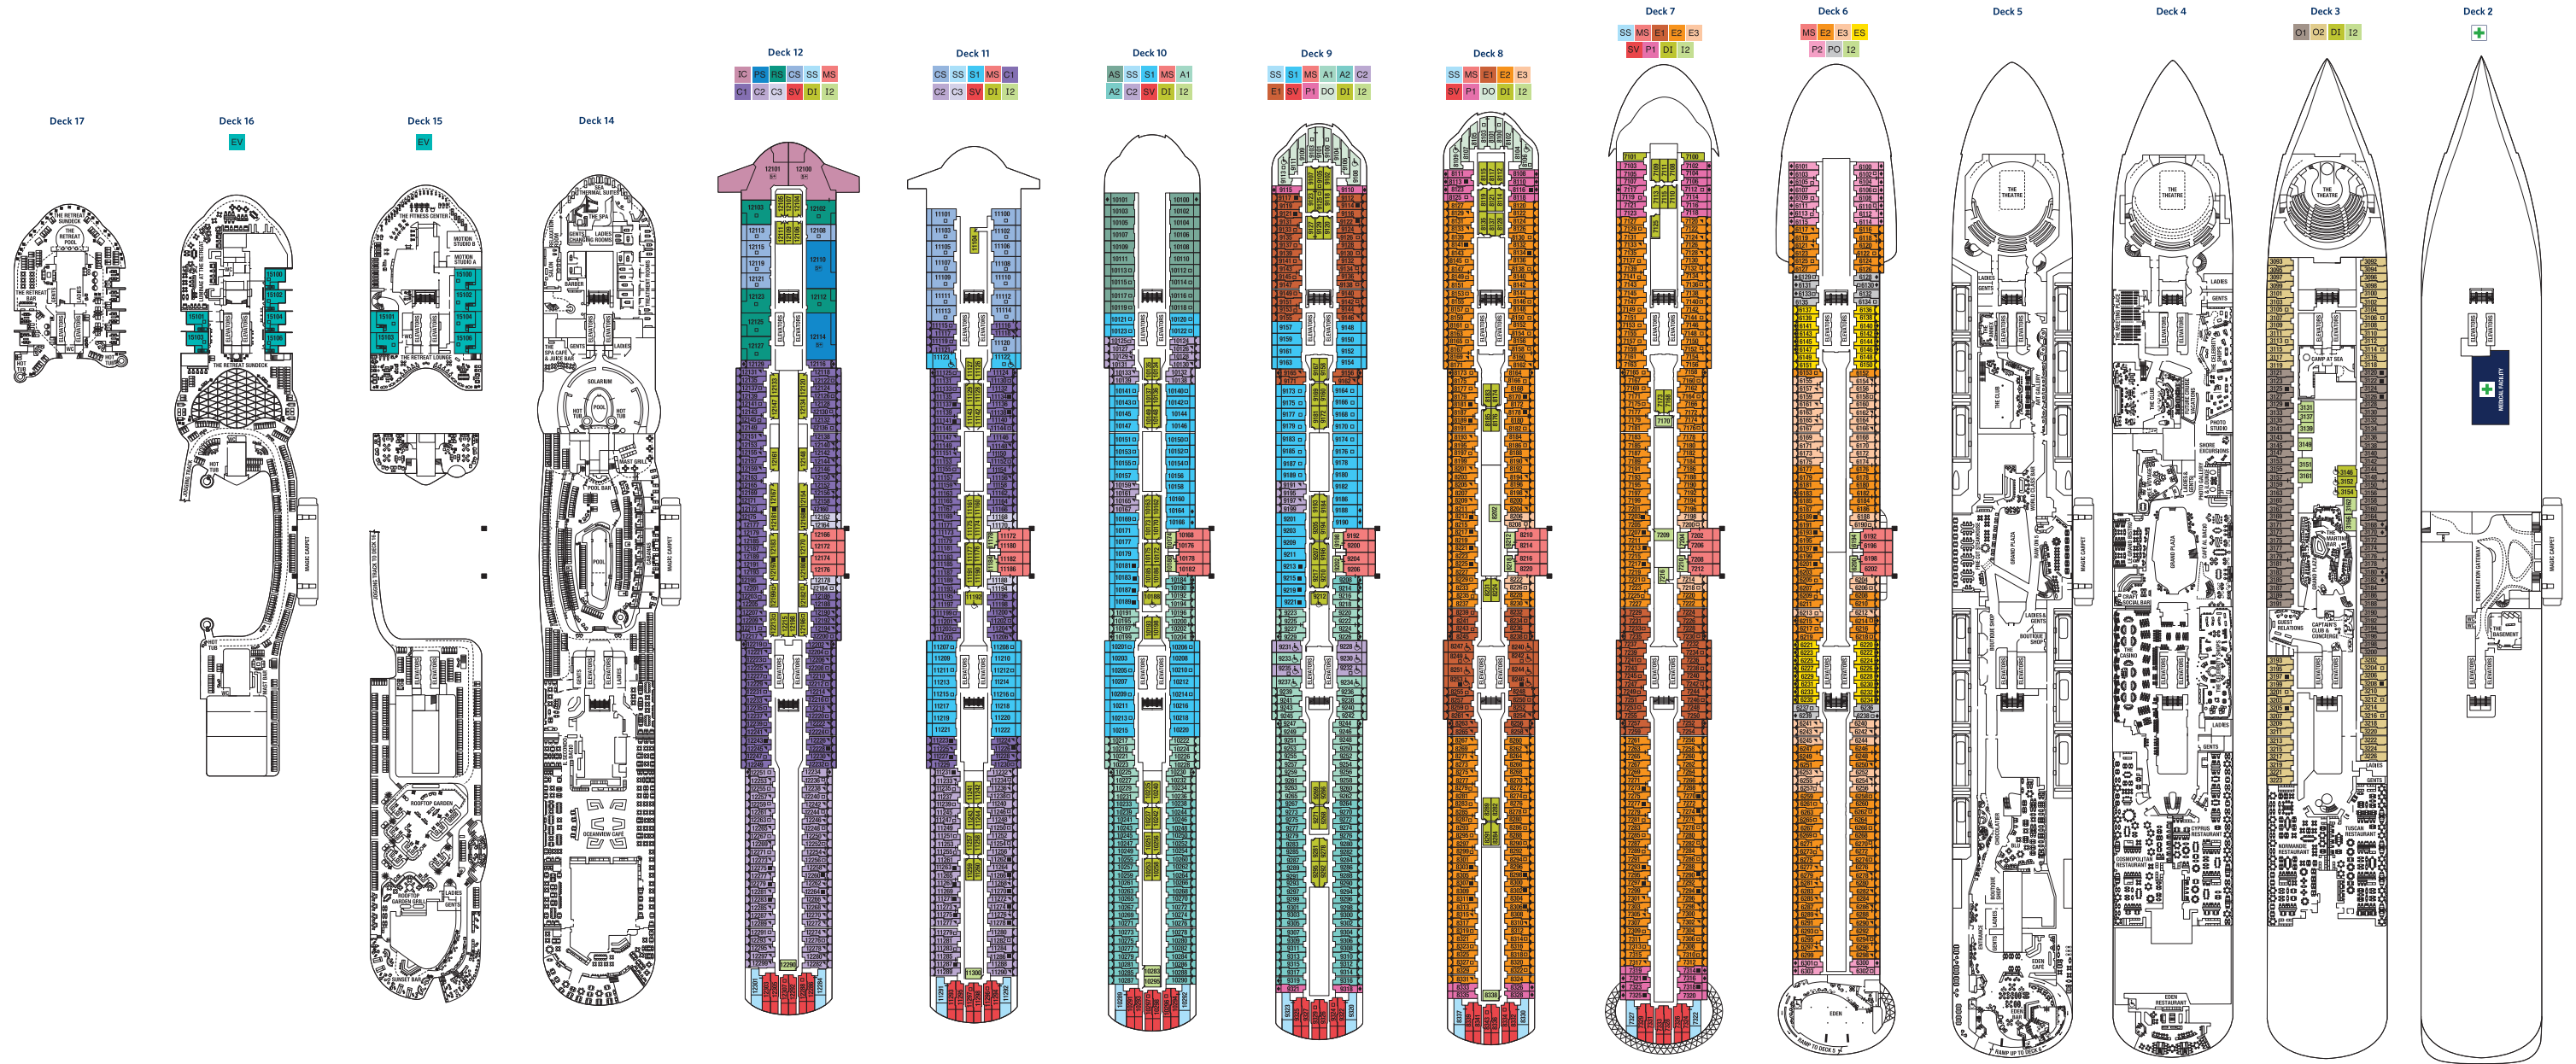

CELEBRITY ASCENT® DECK PLANS

- IC** Iconic Suite
- PS** Penthouse Suite
- EV** Edge Villa
- RS** Royal Suite
- CS** Celebrity Suite
- AS** Aqua Sky Suite
- SS** Sunset Sky Suite
- S1** Sky Suite
- MS** Magic Carpet® Sky Suite

- A1** Prime AquaClass®
- A2** AquaClass
- C1** Prime Concierge Class
- C2** Concierge Class
- C3** Concierge Class (Partial View)

- E1** Prime Edge w/ Infinite Veranda®
- E2** Edge w/ Infinite Veranda
- E3** Edge w/ Infinite Veranda (Partial View)
- ES** Edge Single w/ Infinite Veranda
- SV** Sunset Veranda
- P1** Deluxe Porthole View w/ Veranda
- P2** Deluxe Porthole View w/ Veranda

- PO** Panoramic Ocean View
- DO** Deluxe Ocean View
- O1** Prime Ocean View
- O2** Ocean View
- DI** Deluxe Inside
- I2** Inside
- +** Medical Facility - Deck 2
Located by Forward Elevators

- ◆** Obstructed View Stateroom
- Double Sofa Bed
- Single Sofa Bed
- 5+** Stateroom for occupancy 5 and up
- |** Connecting Staterooms - locations vary per ship
- ↘** Inside Stateroom Door Location
- ♿** Wheelchair Accessible Stateroom
Featuring Roll-in Shower