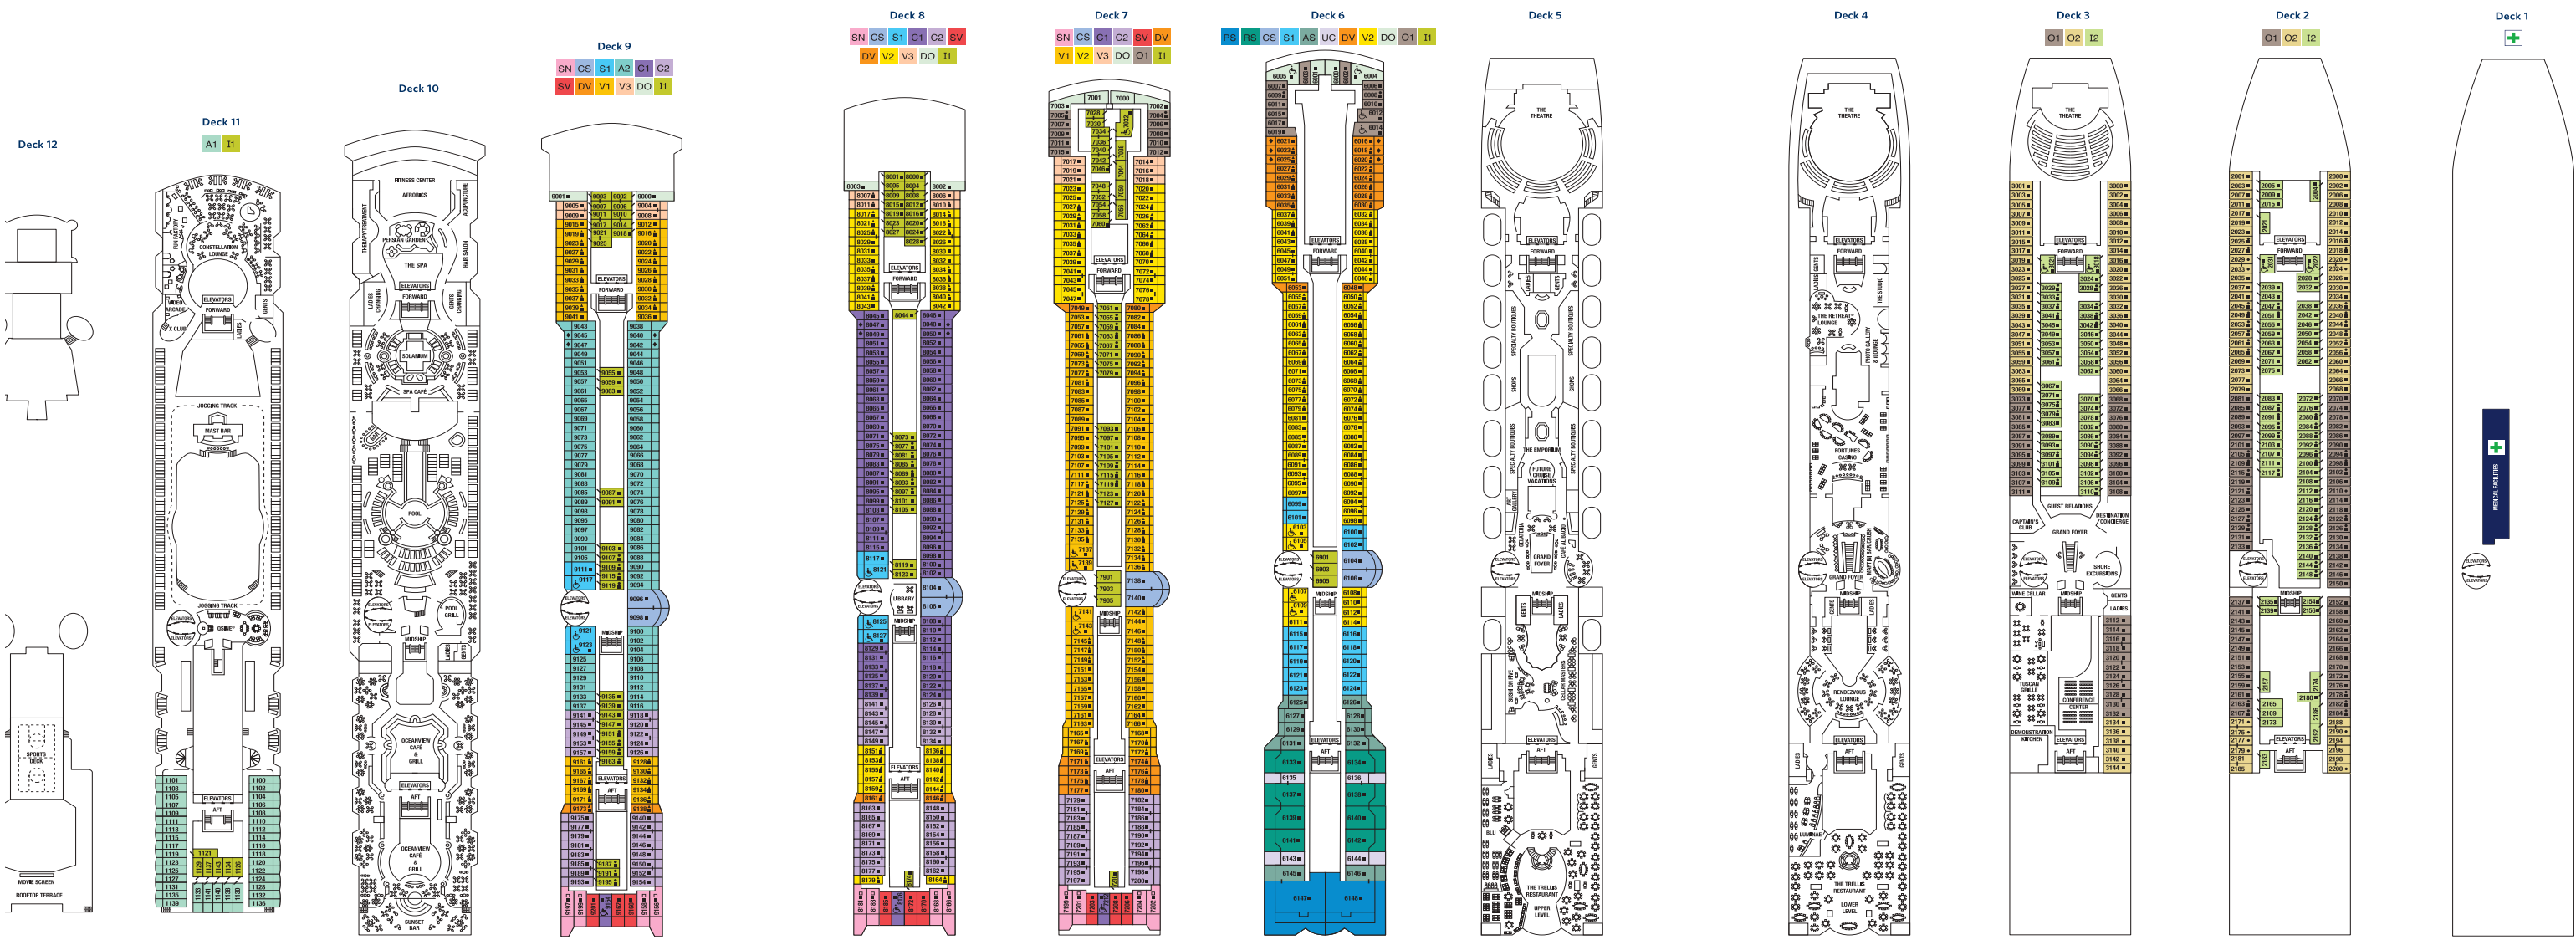

CELEBRITY INFINITY® DECK PLANS

- PS** Penthouse Suite
- RS** Royal Suite
- SN** Sunset Suite
- CS** Celebrity Suite
- AS** Aqua Sky Suite
- S1** Sky Suite

- A1** Prime AquaClass®
- A2** AquaClass
- UC** Ultra Deluxe Concierge Class
- C1** Prime Concierge Class
- C2** Concierge Class

- SV** Sunset Veranda
- DV** Deluxe Veranda
- V1** Prime Veranda
- V2** Veranda
- V3** Veranda (Partial View)

- DO** Deluxe Ocean View
- O1** Prime Ocean View
- O2** Ocean View
- I1** Prime Inside
- I2** Inside

- ◆ Obstructed View Stateroom
- Double Sofa Bed
- Single Sofa Bed
- ▲ One Upper Berth
- Two Upper Berths
- | Connecting Staterooms
- ↘ Inside Stateroom Door Location

- ♿ Wheelchair Accessible Stateroom Featuring Roll-In Shower
- ⊕ Medical Facility - Deck 1 Located by Mid-Ship Elevators