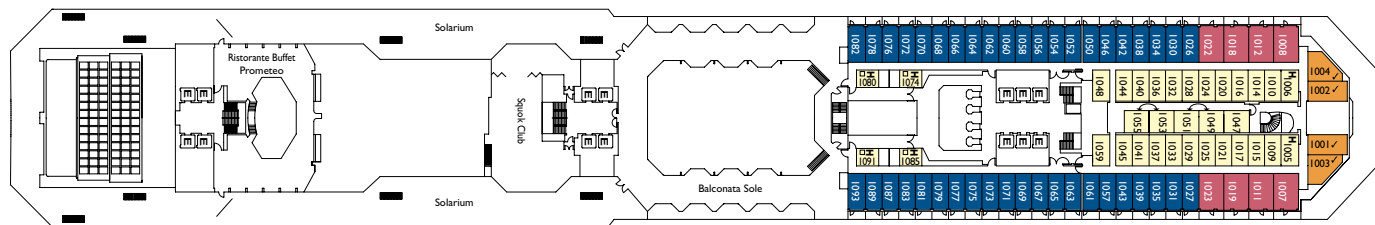

DECK 10 - TAURUS