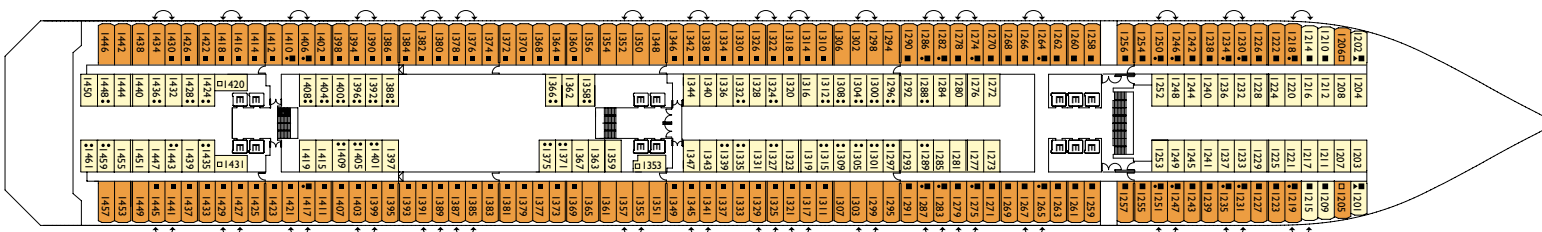

# Costa Serena.

*In the company of the gods*

**Gross tonnage:** 114.500 t | **Length:** 290 m | **Width:** 35,5 m | **Cruising speed:** 21,5 knots | **Max speed:** 23 knots

DECK 5 - GEMINI

DECK 4 - ORION

DECK 3 - ARIES

DECK 2 - CASSIOPEA

DECK 1 - ANDROMEDA