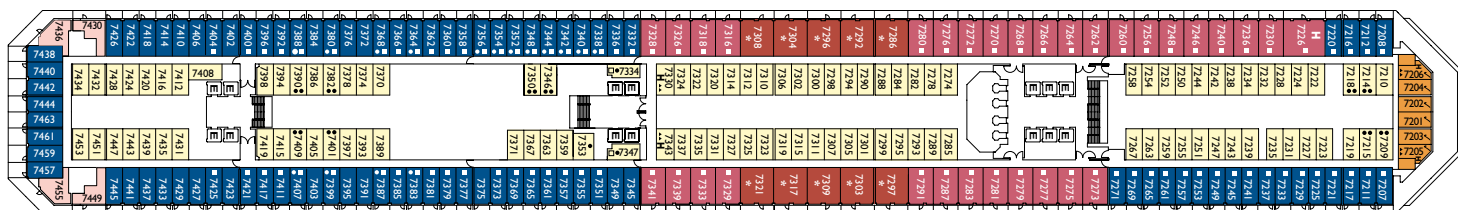

# Costa Serena.

*In the company of the gods*

**Gross tonnage:** 114.500 t | **Length:** 290 m | **Width:** 35,5 m | **Cruising speed:** 21,5 knots | **Max speed:** 23 knots

DECK 14 - VELA

DECK 12 - PEGASUS

DECK 11 - VIRGO

DECK 10 - TAURUS

DECK 9 - LIBRA

DECK 8 - PERSEUS

DECK 7 - ACQUARIUS

DECK 6 - CENTAURUS