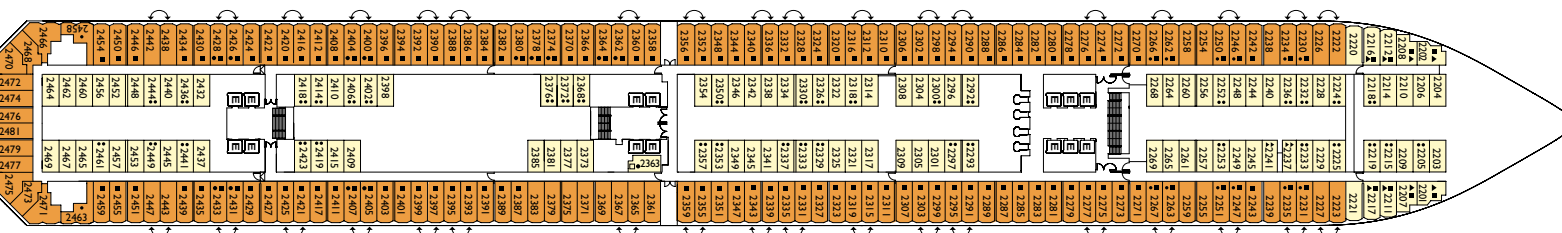

DECK 4 - ORION

DECK 3 - ARIES