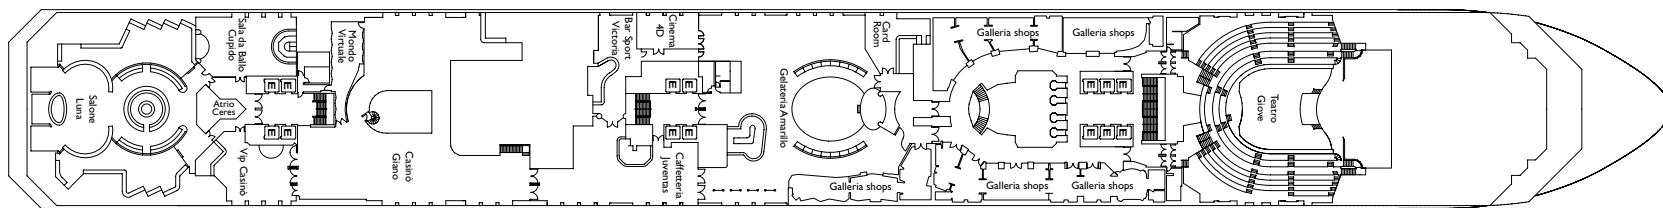

DECK 2 - CASSIOPEA

DECK 1 - ANDROMEDA

DECK 5 - GEMINI