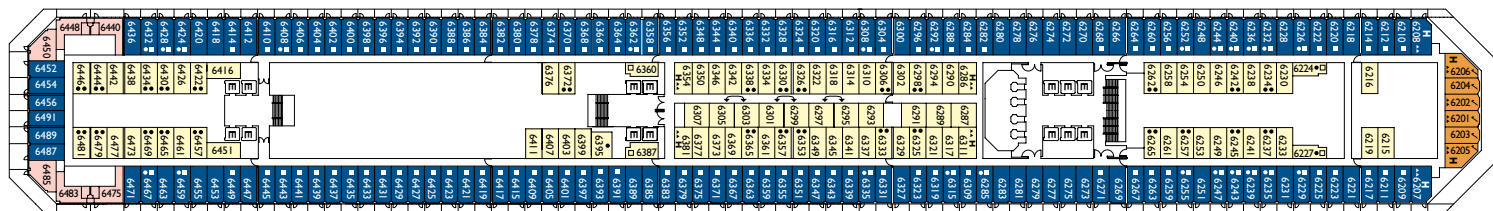

# Costa Serena.

*In the company of the gods*

**Gross tonnage:** 114.500 t | **Length:** 290 m | **Width:** 35,5 m | **Cruising speed:** 21,5 knots | **Max speed:** 23 knots

DECK 14 - VELA

DECK 12 - PEGASUS

DECK 11 - VIRGO

DECK 10 - TAURUS

DECK 9 - LIBRA

DECK 8 - PERSEUS

DECK 7 - ACQUARIUS

DECK 6 - CENTAURUS

DECK 5 - GEMINI

DECK 4 - ORION

DECK 3 - ARIES

DECK 2 - CASSIOPEA

DECK 1 - ANDROMEDA