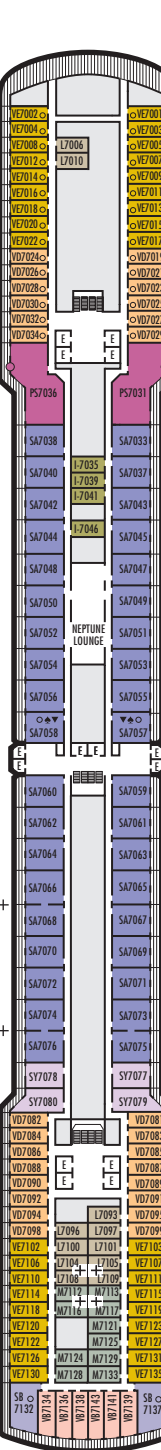

VERANDAH STATEROOMS

VQ* VT V VA VB
VC VD VE VF VH
Verandah: 2 lower beds convertible to 1 queen-size bed, bathtub & shower, sitting area, private verandah, floor-to-ceiling windows. VT staterooms have viewing balconies.

OCEAN-VIEW STATEROOMS

CQ* C D DD E
F
Large: 2 lower beds convertible to 1 queen-size bed, bathtub & shower.
G H HH
Large: 2 lower beds convertible to 1 queen-size bed, bathtub & shower, floor-to-ceiling windows. All G-category staterooms have partial sea views. All H- & HH-category staterooms have fully obstructed views.

INTERIOR STATEROOMS

IQ* I J K L
M MM N
Large or Standard: 2 lower beds convertible to 1 queen-size bed, shower. Staterooms IQ10043 and IQ10044 have fully obstructed views.

▼ Spa Suites and Staterooms. Opt for the serenity of a Spa Suite or Stateroom, featuring modern spa amenities.

ROTTERDAM DECK
Staterooms 7001-7143