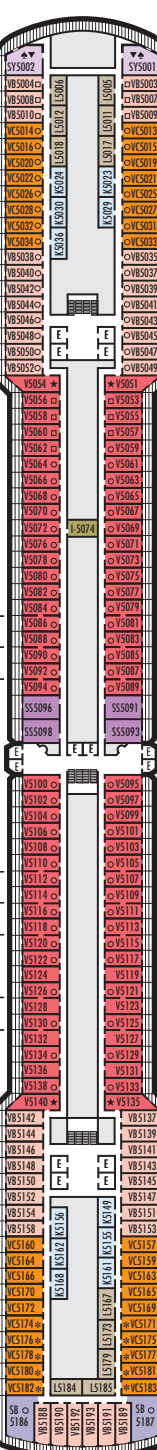

VERANDAH STATEROOMS

VQ* VT V VA VB
VC VD VE VF VH
Verandah: 2 lower beds convertible to 1 queen-size bed, bathtub & shower, sitting area, private verandah, floor-to-ceiling windows. VT staterooms have viewing balconies.

OCEAN-VIEW STATEROOMS

CQ* C D DD E
F
Large: 2 lower beds convertible to 1 queen-size bed, bathtub & shower.
G H HH
Large: 2 lower beds convertible to 1 queen-size bed, bathtub & shower, floor-to-ceiling windows. All G-category staterooms have partial sea views. All H- & HH-category staterooms have fully obstructed views.

INTERIOR STATEROOMS

IQ* I J K L
M MM N
Large or Standard: 2 lower beds convertible to 1 queen-size bed, shower. Staterooms IQ10043 and IQ10044 have fully obstructed views.

▼ Spa Suites and Staterooms. Opt for the serenity of a Spa Suite or Stateroom, featuring modern spa amenities.

VERANDAH DECK
Staterooms 5001-5193