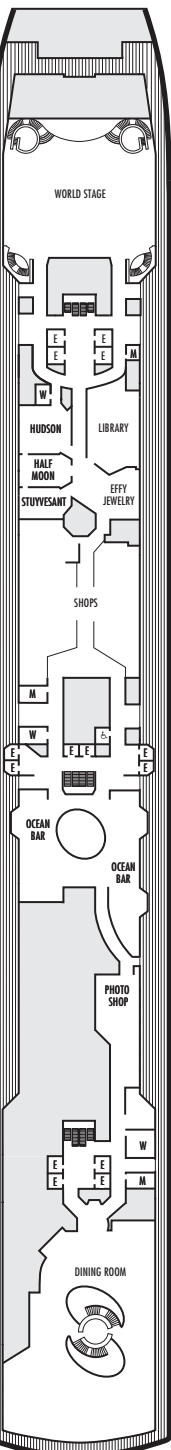

VERANDAH STATEROOMS

VQ* VT V VA VB
VC VD VE VF VH
Verandah: 2 lower beds convertible to 1 queen-size bed, bathtub & shower, sitting area, private verandah, floor-to-ceiling windows. VT staterooms have viewing balconies.

OCEAN-VIEW STATEROOMS

CQ* C D DD E
F
Large: 2 lower beds convertible to 1 queen-size bed, bathtub & shower.
G H HH
Large: 2 lower beds convertible to 1 queen-size bed, bathtub & shower, floor-to-ceiling windows. All G-category staterooms have partial sea views. All H- & HH-category staterooms have fully obstructed views.

INTERIOR STATEROOMS

IQ* I J K L
M MM N
Large or Standard: 2 lower beds convertible to 1 queen-size bed, shower. Staterooms IQ10043 and IQ10044 have fully obstructed views.

▼ Spa Suites and Staterooms. Opt for the serenity of a Spa Suite or Stateroom, featuring modern spa amenities.

PROMENADE DECK