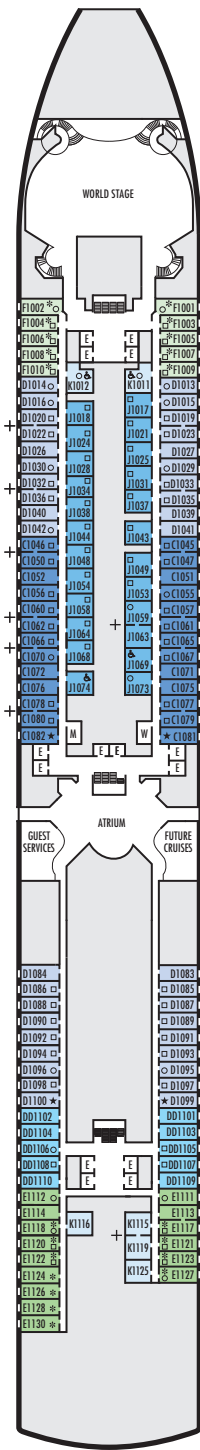

VERANDAH STATEROOMS

VQ* VT V VA VB
VC VD VE VF VH
Verandah: 2 lower beds convertible to 1 queen-size bed, bathtub & shower, sitting area, private verandah, floor-to-ceiling windows. VT staterooms have viewing balconies.

OCEAN-VIEW STATEROOMS

CQ* C D DD E
F
Large: 2 lower beds convertible to 1 queen-size bed, bathtub & shower.
G H HH
Large: 2 lower beds convertible to 1 queen-size bed, bathtub & shower, floor-to-ceiling windows. All G-category staterooms have partial sea views. All H- & HH-category staterooms have fully obstructed views.

INTERIOR STATEROOMS

IQ* I J K L
M MM N
Large or Standard: 2 lower beds convertible to 1 queen-size bed, shower. Staterooms IQ10043 and IQ10044 have fully obstructed views.

▼ Spa Suites and Staterooms. Opt for the serenity of a Spa Suite or Stateroom, featuring modern spa amenities.

MAIN DECK
Staterooms 1001-1137