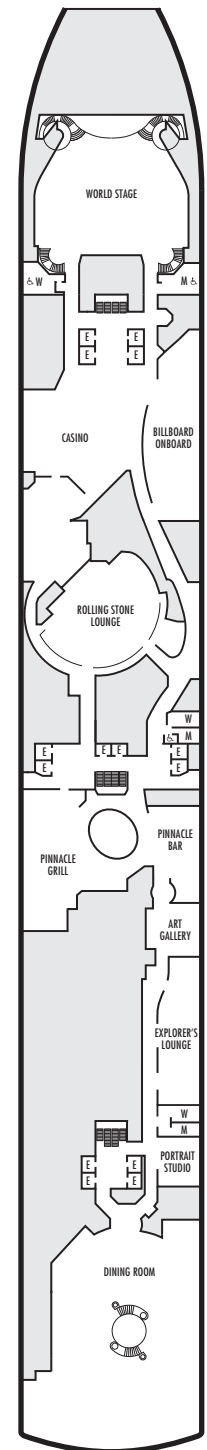

VERANDAH STATEROOMS

VQ* VT V VA VB
VC VD VE VF VH
Verandah: 2 lower beds convertible to 1 queen-size bed, bathtub & shower, sitting area, private verandah, floor-to-ceiling windows. VT staterooms have viewing balconies.

OCEAN-VIEW STATEROOMS

CQ* C D DD E
F
Large: 2 lower beds convertible to 1 queen-size bed, bathtub & shower.
G H HH
Large: 2 lower beds convertible to 1 queen-size bed, bathtub & shower, floor-to-ceiling windows. All G-category staterooms have partial sea views. All H- & HH-category staterooms have fully obstructed views.

INTERIOR STATEROOMS

IQ* I J K L
M MM N
Large or Standard: 2 lower beds convertible to 1 queen-size bed, shower. Staterooms IQ10043 and IQ10044 have fully obstructed views.

▼ Spa Suites and Staterooms. Opt for the serenity of a Spa Suite or Stateroom, featuring modern spa amenities.

LOWER PROMENADE DECK