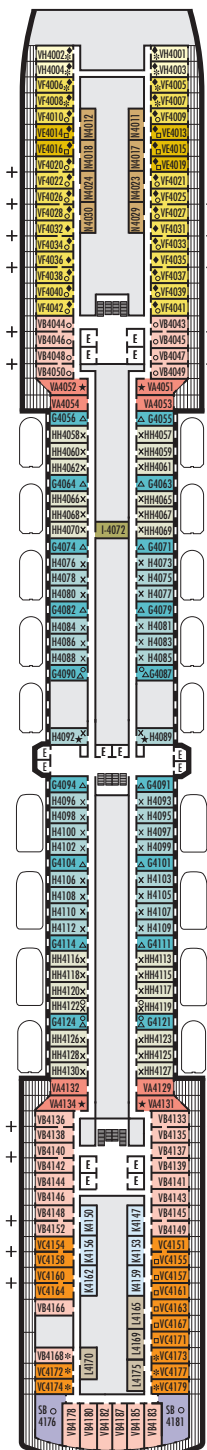

VERANDAH STATEROOMS

VQ* VT V VA VB
VC VD VE VF VH
Verandah: 2 lower beds convertible to 1 queen-size bed, bathtub & shower, sitting area, private verandah, floor-to-ceiling windows. VT staterooms have viewing balconies.

OCEAN-VIEW STATEROOMS

CQ* C D DD E
F
Large: 2 lower beds convertible to 1 queen-size bed, bathtub & shower.
G H HH
Large: 2 lower beds convertible to 1 queen-size bed, bathtub & shower, floor-to-ceiling windows. All G-category staterooms have partial sea views. All H- & HH-category staterooms have fully obstructed views.

INTERIOR STATEROOMS

IQ* I J K L
M MM N
Large or Standard: 2 lower beds convertible to 1 queen-size bed, shower. Staterooms IQ10043 and IQ10044 have fully obstructed views.

▼ Spa Suites and Staterooms. Opt for the serenity of a Spa Suite or Stateroom, featuring modern spa amenities.

UPPER PROMENADE DECK
Staterooms 4001-4187