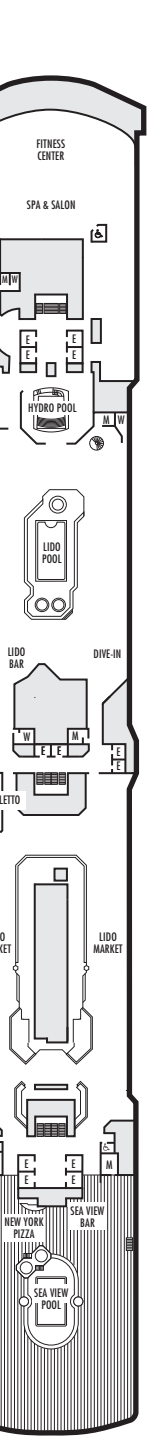

VERANDAH STATEROOMS

VQ* VT V VA VB
VC VD VE VF VH
Verandah: 2 lower beds convertible to 1 queen-size bed, bathtub & shower, sitting area, private verandah, floor-to-ceiling windows. VT staterooms have viewing balconies.

OCEAN-VIEW STATEROOMS

CQ* C D DD E
F
Large: 2 lower beds convertible to 1 queen-size bed, bathtub & shower.
G H HH
Large: 2 lower beds convertible to 1 queen-size bed, bathtub & shower, floor-to-ceiling windows. All G-category staterooms have partial sea views. All H- & HH-category staterooms have fully obstructed views.

INTERIOR STATEROOMS

IQ* I J K L
M MM N
Large or Standard: 2 lower beds convertible to 1 queen-size bed, shower. Staterooms IQ10043 and IQ10044 have fully obstructed views.

▼ Spa Suites and Staterooms. Opt for the serenity of a Spa Suite or Stateroom, featuring modern spa amenities.

LIDO DECK