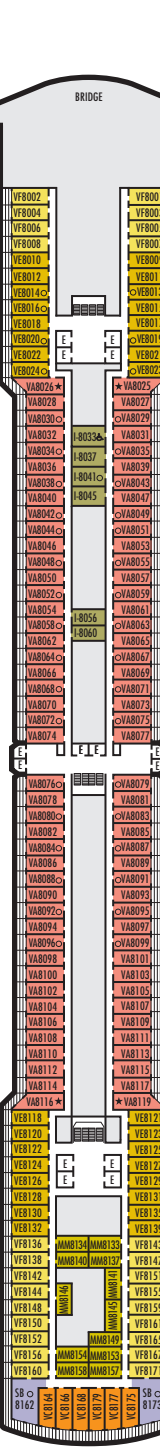

VERANDAH STATEROOMS

VQ* VT V VA VB
VC VD VE VF VH
Verandah: 2 lower beds convertible to 1 queen-size bed, bathtub & shower, sitting area, private verandah, floor-to-ceiling windows. VT staterooms have viewing balconies.

OCEAN-VIEW STATEROOMS

CQ* C D DD E
F
Large: 2 lower beds convertible to 1 queen-size bed, bathtub & shower.
G H HH
Large: 2 lower beds convertible to 1 queen-size bed, bathtub & shower, floor-to-ceiling windows. All G-category staterooms have partial sea views. All H- & HH-category staterooms have fully obstructed views.

INTERIOR STATEROOMS

IQ* I J K L
M MM N
Large or Standard: 2 lower beds convertible to 1 queen-size bed, shower. Staterooms IQ10043 and IQ10044 have fully obstructed views.

▼ Spa Suites and Staterooms. Opt for the serenity of a Spa Suite or Stateroom, featuring modern spa amenities.

NAVIGATION DECK
Staterooms 8001-8179