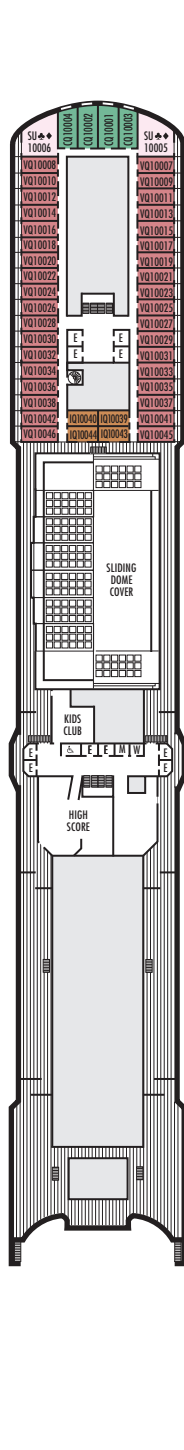

VERANDAH STATEROOMS

VQ* VT V VA VB
VC VD VE VF VH
Verandah: 2 lower beds convertible to 1 queen-size bed, bathtub & shower, sitting area, private verandah, floor-to-ceiling windows. VT staterooms have viewing balconies.

OCEAN-VIEW STATEROOMS

CQ* C D DD E
F
Large: 2 lower beds convertible to 1 queen-size bed, bathtub & shower.
G H HH
Large: 2 lower beds convertible to 1 queen-size bed, bathtub & shower, floor-to-ceiling windows. All G-category staterooms have partial sea views. All H- & HH-category staterooms have fully obstructed views.

INTERIOR STATEROOMS

IQ* I J K L
M MM N
Large or Standard: 2 lower beds convertible to 1 queen-size bed, shower. Staterooms IQ10043 and IQ10044 have fully obstructed views.

▼ Spa Suites and Staterooms. Opt for the serenity of a Spa Suite or Stateroom, featuring modern spa amenities.

PANORAMA DECK
Staterooms 10001-10046