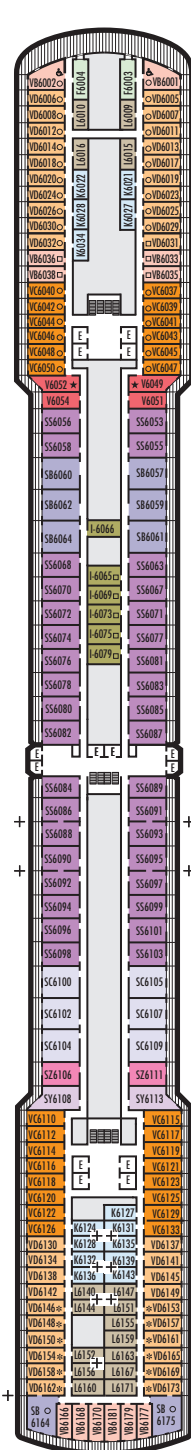

VERANDAH STATEROOMS

VQ* VT V VA VB
VC VD VE VF VH
Verandah: 2 lower beds convertible to 1 queen-size bed, bathtub & shower, sitting area, private verandah, floor-to-ceiling windows. VT staterooms have viewing balconies.

OCEAN-VIEW STATEROOMS

CQ* C D DD E
F
Large: 2 lower beds convertible to 1 queen-size bed, bathtub & shower.
G H HH
Large: 2 lower beds convertible to 1 queen-size bed, bathtub & shower, floor-to-ceiling windows. All G-category staterooms have partial sea views. All H- & HH-category staterooms have fully obstructed views.

INTERIOR STATEROOMS

IQ* I J K L
M MM N
Large or Standard: 2 lower beds convertible to 1 queen-size bed, shower. Staterooms IQ10043 and IQ10044 have fully obstructed views.

▼ Spa Suites and Staterooms. Opt for the serenity of a Spa Suite or Stateroom, featuring modern spa amenities.

UPPER VERANDAH DECK
Staterooms 6001-6181