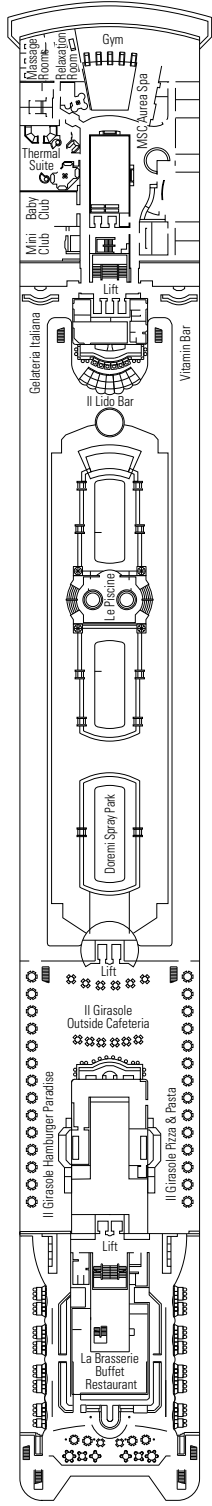

Deck Games, Sun Deck Deck 13
Zaffiro Deck 12
Acquamarina Deck 11
Tormalina Deck 10
Ametista Deck 9
Smeraldo Deck 8
Topazio Deck 7
Diamante Deck 6
Rubino Deck 5

976 Cabins

Suites	130
Balcony	94
Ocean View	337
Outside with Partial View	64
Interior*	351

* Including cabins for guests with disabilities or reduced mobility.

CABINS CATEGORIES

- BELLA › Interior
- BELLA › Outside with Partial View
- FANTASTICA › Interior
- FANTASTICA › Ocean View
- FANTASTICA › Balcony
- FANTASTICA › Suite
- AUREA › Balcony
- AUREA › Suite

- 3rd bed available in all categories except for Outside with Partial View Bella.
- 4th bed available in all categories except for Outside with Partial View Bella, Balcony and Suites.
- All cabins have one double bed convertible to two single beds, except in cabins for guests with disabilities or reduced mobility (H).

LEGEND

- ▲ Sofa bed
- 3rd bed is a pullman bed
- 3rd and 4th beds are pullman beds
- ↔ Connecting cabins
- H Cabin for guests with disabilities or reduced mobility
- ⊙ Cabins with partial view

Ship configuration, data and descriptions may be subject to change depending on the season and on the destination and will be verified at the time of booking.