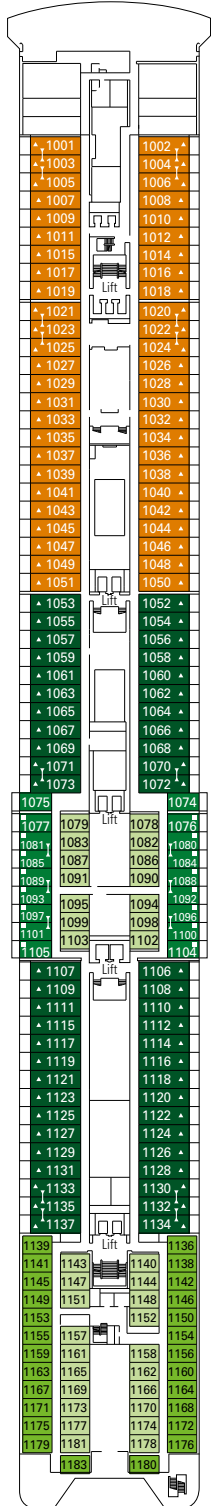

Deck Games, Sun Deck Deck 13
Zaffiro Deck 12
Acquamarina Deck 11
Tormalina Deck 10
Ametista Deck 9
Smeraldo Deck 8
Topazio Deck 7
Diamante Deck 6
Rubino Deck 5

976 Cabins

Suites	130
Balcony	94
Ocean View	337
Outside with Partial View	64
Interior*	351

* Including cabins for guests with disabilities or reduced mobility.

CABINS CATEGORIES

- BELLA › Interior
- BELLA › Outside with Partial View
- FANTASTICA › Interior
- FANTASTICA › Ocean View
- FANTASTICA › Balcony
- FANTASTICA › Suite
- AUREA › Balcony
- AUREA › Suite

- 3rd bed available in all categories except for Outside with Partial View Bella.
- 4th bed available in all categories except for Outside with Partial View Bella, Balcony and Suites.
- All cabins have one double bed convertible to two single beds, except in cabins for guests with disabilities or reduced mobility (H).

LEGEND

- ▲ Sofa bed
- 3rd bed is a pullman bed
- 3rd and 4th beds are pullman beds
- ↔ Connecting cabins
- H Cabin for guests with disabilities or reduced mobility
- ⊙ Cabins with partial view

Ship configuration, data and descriptions may be subject to change depending on the season and on the destination and will be verified at the time of booking.