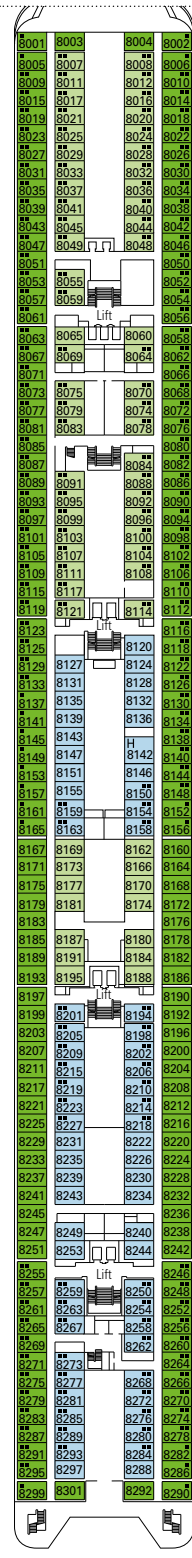

### TECHNICAL CHARACTERISTICS OF THE SHIP

GROSS TONNAGE	65.542 tons
LENGTH	274,9 m
BEAM	32 m
HEIGHT	54 m
DECKS	13, incl. 9 for guests
LIFTS	9
VOLTAGE (IN CABIN)	110/220 volts
MAXIMUM SPEED	20,1 knots
STABILIZERS	Stabilized with 2 fins
NUMBER OF PASSENGERS	2.679
NUMBER OF CABINS	976
CREW MEMBERS	Approx. 721
POOLS	2, both with child-appropriate areas; 2 whirlpool baths

VARIOUS SERVICES	Seats	Use	Surface (m <sup>2</sup> )	Deck
EXCURSIONS OFFICE		Excursions office	40	5 Rubino
MEDICAL CENTER	3	Medical centre	107	7 Topazio
RECEPTION-GUEST SERVICE	96	Reception, guest service	490	5 Rubino

CONFERENCE ROOMS	Seats	Stage / Dance floor surface (m <sup>2</sup> )	Surface (m <sup>2</sup> )	Deck
ARMONIA LOUNGE & LIBRARY	130	34	319	6 Diamante
MSC BUSINESS CENTER	125	6	394	6 Diamante
STARLIGHT DISCO	225	40	739	12 Zaffiro
TEATRO LA FENICE	550	115	1.135	5 Rubino / 6 Diamante

# DECK PLANS & ACCOMMODATIONS

976 CABINS  
2.679 GUESTS

TOP 13 EXCLUSIVE SOLARIUM

DECK 5  
RUBINO

DECK 6  
DIAMANTE

DECK 7  
TOPAZIO

DECK 8  
SMERALDO

DECK 9  
AMETISTA