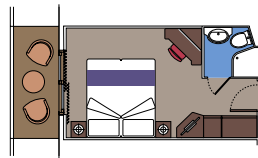

Cabins ($\approx 13 \text{ m}^2$) with balcony ($\approx 3,5 \text{ m}^2$).
Double bed can be converted into two single beds.

This kind of accommodation is available with Fantastica and Aurea Experiences.