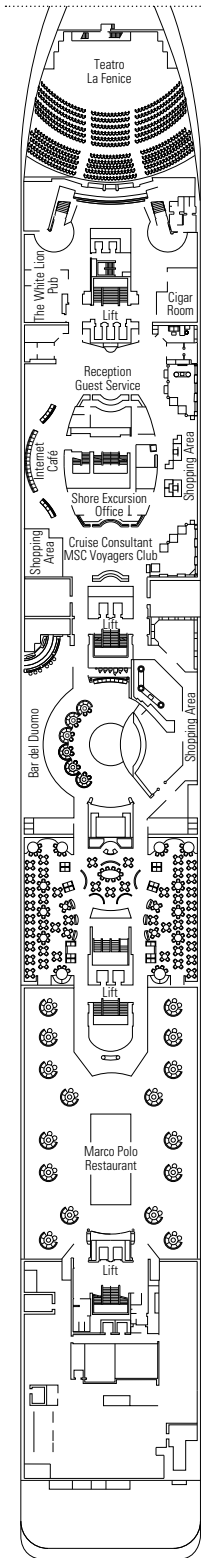

DECK 5
RUBINO