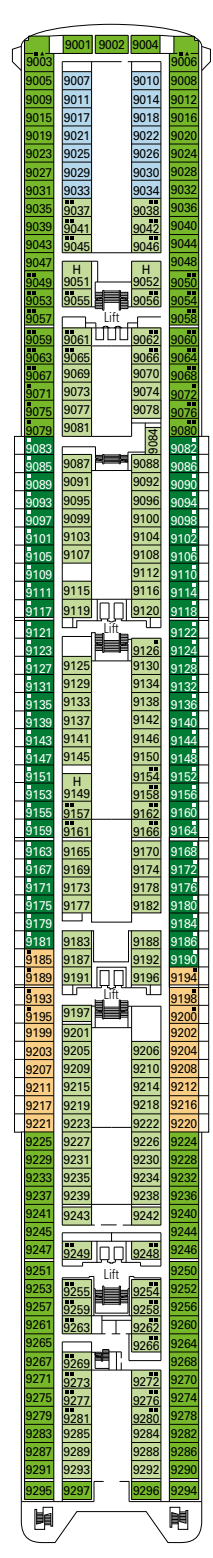

### TECHNICAL CHARACTERISTICS OF THE SHIP

GROSS TONNAGE	65.542 tons
LENGTH	274,9 m
BEAM	32 m
HEIGHT	54 m
DECKS	13, incl. 9 for guests
LIFTS	9
VOLTAGE (IN CABIN)	110/220 volts
MAXIMUM SPEED	20,1 knots
STABILIZERS	Stabilized with 2 fins
NUMBER OF PASSENGERS	2.679
NUMBER OF CABINS	976
CREW MEMBERS	Approx. 721
POOLS	2, both with child-appropriate areas; 2 whirlpool baths

VARIOUS SERVICES	Seats	Use	Surface (m <sup>2</sup> )	Deck
EXCURSIONS OFFICE		Excursions office	40	5 Rubino
MEDICAL CENTER	3	Medical centre	107	7 Topazio
RECEPTION-GUEST SERVICE	96	Reception, guest service	490	5 Rubino

CONFERENCE ROOMS	Seats	Stage / Dance floor surface (m <sup>2</sup> )	Surface (m <sup>2</sup> )	Deck
ARMONIA LOUNGE & LIBRARY	130	34	319	6 Diamante
MSC BUSINESS CENTER	125	6	394	6 Diamante
STARLIGHT DISCO	225	40	739	12 Zaffiro
TEATRO LA FENICE	550	115	1.135	5 Rubino / 6 Diamante

# DECK PLANS & ACCOMMODATIONS

976 CABINS  
2.679 GUESTS

TOP 13 EXCLUSIVE SOLARIUM

DECK 5  
RUBINO

DECK 6  
DIAMANTE

DECK 7  
TOPAZIO

DECK 8  
SMERALDO

DECK 9  
AMETISTA