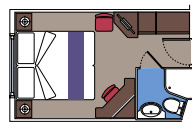

Cabins with porthole (13 m^2).
Double bed can be converted into two single beds.

This kind of accommodation is available only with Bella Experience.