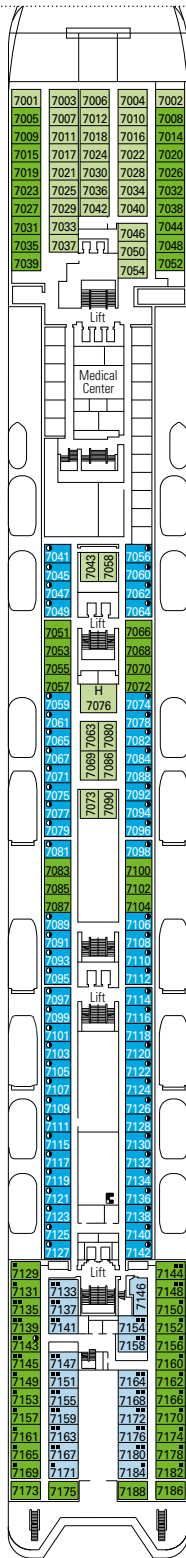

MSC ARMONIA

TECHNICAL SHEET

### TECHNICAL CHARACTERISTICS OF THE SHIP

GROSS TONNAGE	65.542 tons
LENGTH	274,9 m
BEAM	32 m
HEIGHT	54 m
DECKS	13, incl. 9 for guests
LIFTS	9
VOLTAGE (IN CABIN)	110/220 volts
MAXIMUM SPEED	20,1 knots
STABILIZERS	Stabilized with 2 fins
NUMBER OF PASSENGERS	2.679
NUMBER OF CABINS	976
CREW MEMBERS	Approx. 721
POOLS	2, both with child-appropriate areas; 2 whirlpool baths

VARIOUS SERVICES	Seats	Use	Surface (m <sup>2</sup> )	Deck
EXCURSIONS OFFICE		Excursions office	40	5 Rubino
MEDICAL CENTER	3	Medical centre	107	7 Topazio
RECEPTION-GUEST SERVICE	96	Reception, guest service	490	5 Rubino

# DECK PLANS & ACCOMMODATIONS

976 CABINS  
2.679 GUESTS

TOP 13 EXCLUSIVE SOLARIUM

DECK 5  
RUBINO

DECK 6  
DIAMANTE

DECK 7  
TOPAZIO

DECK 8  
SMERALDO

DECK 9  
AMETISTA