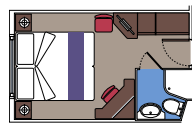

## 94 Balcony Cabins

Cabins ( $\approx 13 \text{ m}^2$ ) with balcony ( $\approx 3,5 \text{ m}^2$ ).  
Double bed can be converted into two single beds.

This kind of accommodation is available with Fantastica and Aurea Experiences.

## 337 Ocean View

Cabins with porthole (from  $\approx 13$  to  $\approx 22 \text{ m}^2$ ).  
Double bed can be converted into two single beds.

Some cabins are suitable for families comprising a bedroom area and a living area with up to 4 beds.