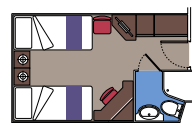

346 Interior cabins (13 m^2)
Double bed can be converted into two single beds.