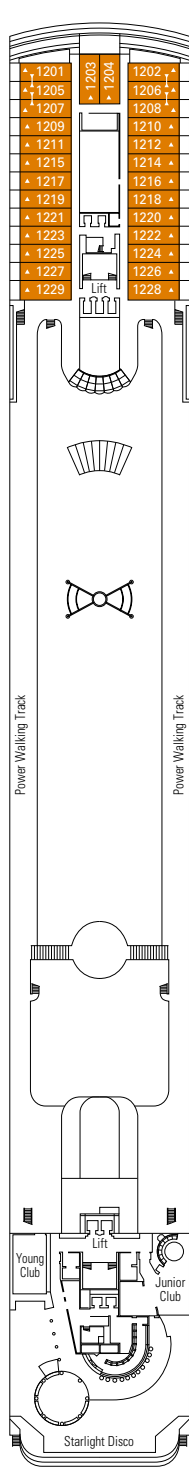

Deck Games, Sun Deck Deck 13
Zaffiro Deck 12
Acquamarina Deck 11
Tormalina Deck 10
Ametista Deck 9
Smeraldo Deck 8
Topazio Deck 7
Diamante Deck 6
Rubino Deck 5

976 Cabins

Suites	130
Balcony	94
Ocean View	337
Outside with Partial View	64
Interior*	351

* Including cabins for guests with disabilities or reduced mobility.

CABINS CATEGORIES

- BELLA › Interior
- BELLA › Outside with Partial View
- FANTASTICA › Interior
- FANTASTICA › Ocean View
- FANTASTICA › Balcony
- FANTASTICA › Suite
- AUREA › Balcony
- AUREA › Suite

- 3rd bed available in all categories except for Outside with Partial View Bella.
- 4th bed available in all categories except for Outside with Partial View Bella, Balcony and Suites.
- All cabins have one double bed convertible to two single beds, except in cabins for guests with disabilities or reduced mobility (H).

LEGEND

- ▲ Sofa bed
- 3rd bed is a pullman bed
- 3rd and 4th beds are pullman beds
- ↔ Connecting cabins
- H Cabin for guests with disabilities or reduced mobility
- ⊙ Cabins with partial view

Ship configuration, data and descriptions may be subject to change depending on the season and on the destination and will be verified at the time of booking.