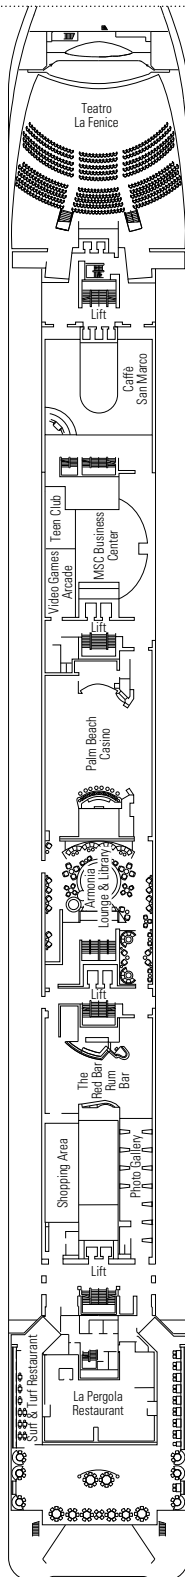

DECK 6
DIAMANTE