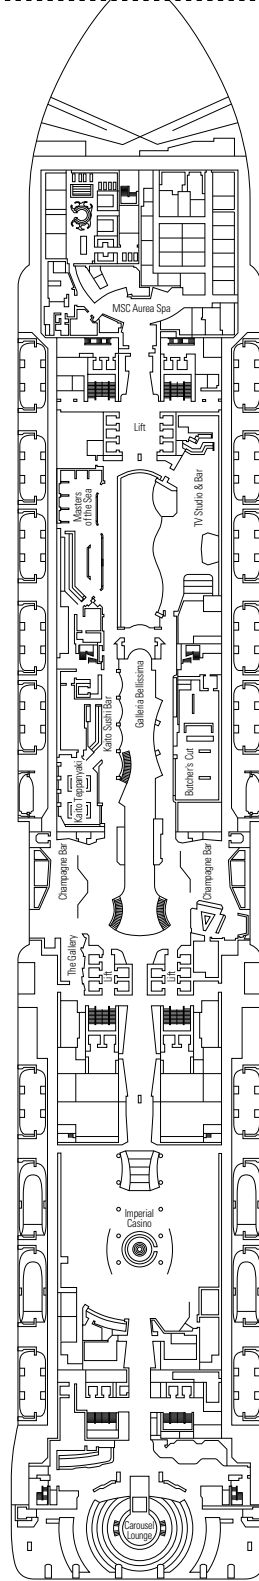

DECK 7
FANTASIA