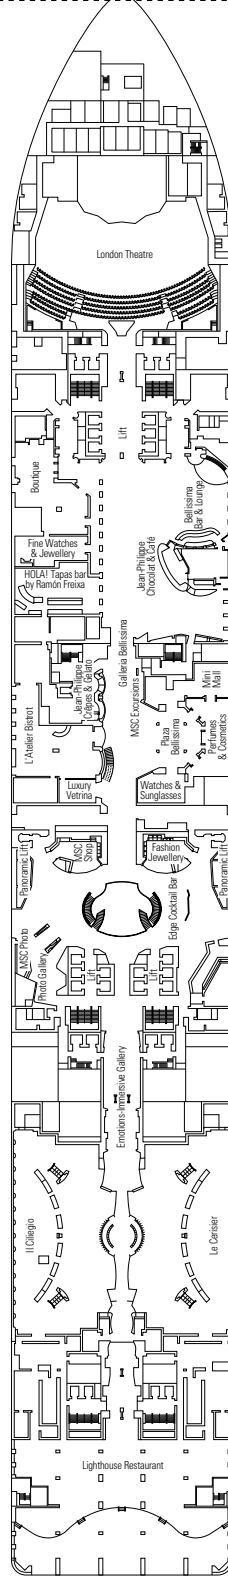

DECK 6
MUSICA