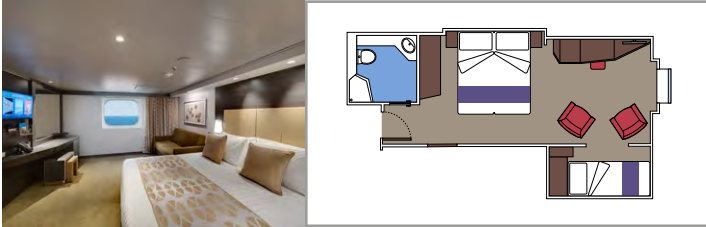

OCEAN VIEW

INCLUDED FACILITIES

- Window with sea view
- Relaxing armchair
- Comfortable double bed or single beds (on request)
- Bathroom with shower or bathtub, vanity area with hairdryer
- Interactive TV, telephone, safe, minibar and air conditioning
- Wifi connection available (for a fee)

PREMIUM OCEAN VIEW

OL2

≈25
9-11
6

› Medium deck location