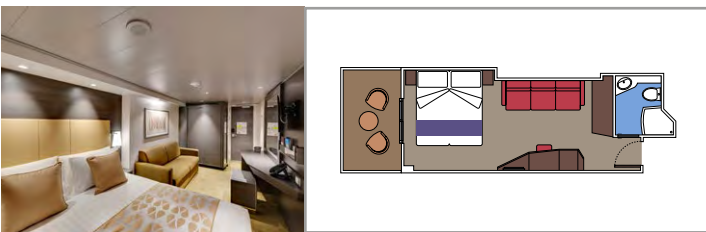

DELUXE BALCONY WITH PARTIAL VIEW

BP

≈17
≈4
8-14
4