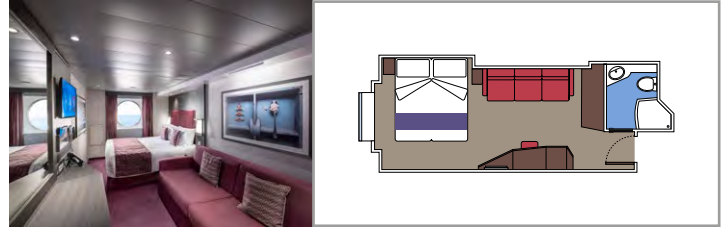

DELUXE OCEAN VIEW

OR1

≈16
5
4

› Low deck location