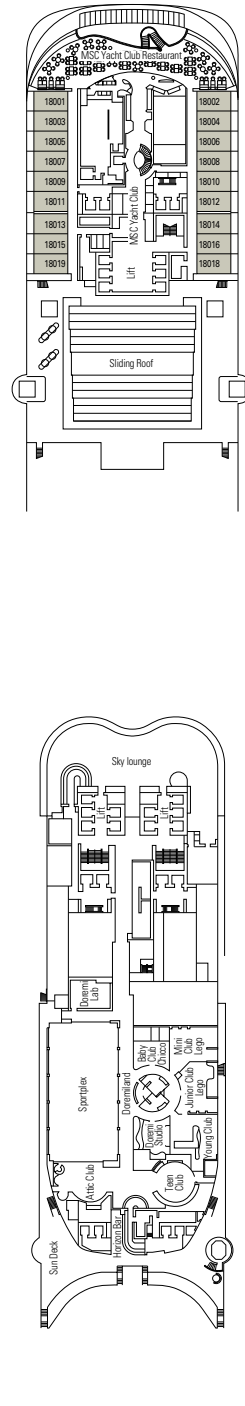

DECK 14
WORLD CLASS

DECK 15
PREZIOSA

DECK 19
SPLENDIDA