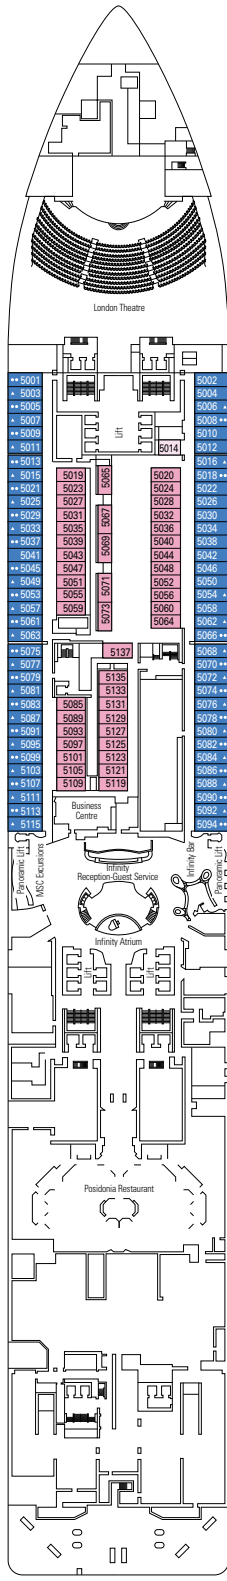

DECK 5
OPERA