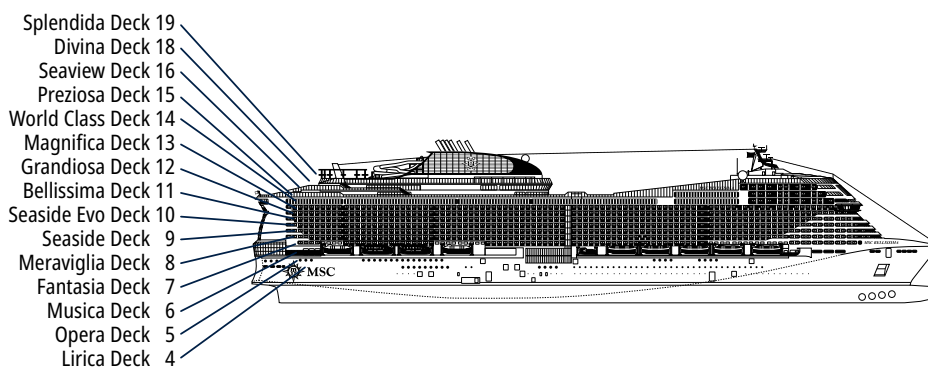

MSC BELLISSIMA

TECHNICAL SHEET

# TECHNICAL CHARACTERISTICS OF THE SHIP

GALLERIA BELLISSIMA

TECHNICAL CHARACTERISTICS OF THE SHIP	
GROSS TONNAGE	171.598 tons
LENGTH / BEAM / HEIGHT	315,83 m / 43 m / 75,5 m
SURFACE AREA	450.000 m <sup>2</sup> , incl. 33.000 m <sup>2</sup> public areas
PUBLIC AREA RATIO	10,5 m <sup>2</sup> per passenger
DECKS	19, included 15 for guests
LIFTS	32, included 19 for guests (2 panoramic and 1 for the MSC Yacht Club)
VOLTAGE (IN CABIN)	110/220 volts
MAXIMUM SPEED	23,15 knots
STABILISERS	Stabilised with 2 fins
NUMBER OF PASSENGERS	5.655
NUMBER OF CABINS	2.201, included 55 for guests with disabilities or reduced mobility
CREW MEMBERS	Approx. 1.595
POOLS	4, included 1 with sliding roof and 1 for the MSC Yacht Club
WHIRLPOOLS	9 whirlpool baths
ENVIRONMENTAL TECHNOLOGY	AWT-Advanced Water Treatment, Energy Saving & Monitoring System, Scrubbers and LED technology