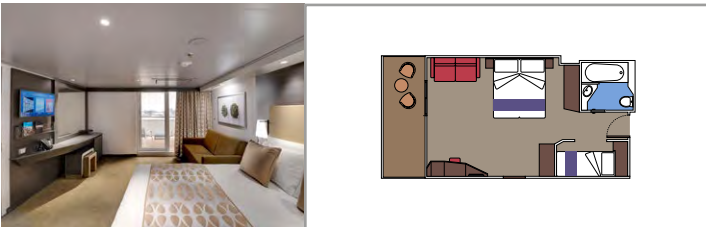

PREMIUM SUITE AUREA

SL1

≈25
≈6
9-14
6

- › Spacious wardrobe

The images are representative only. Size, layout and furniture may vary (within the same cabin category).

Cabin size (m²)

Balcony size (m²)

Deck location

Accommodating up to