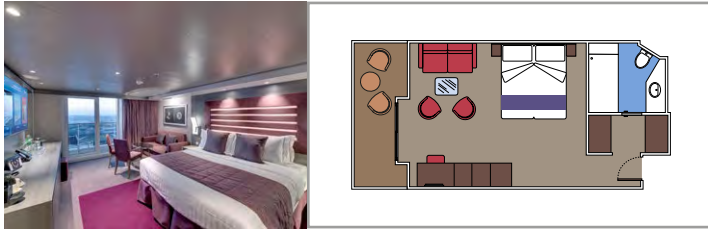

### INCLUDED FACILITIES

- Luxury Suites with premium interiors
- Some Suites have balcony with private whirlpool
- Spacious wardrobe
- Comfortable double bed or single beds (on request)
- Bathroom with shower or bathtub, vanity area with hairdryer
- Interactive TV, telephone, safe, minibar and air conditioning
- Wifi connection included

### MSC YACHT CLUB DUPLEX SUITE WITH WHIRLPOOL YJD

≈59 ≈23 9-12 4

- › Balcony with dining table and private whirlpool bath
- › Easy access to the MSC Yacht Club areas
- › Two-deck-high cabin

#### Main level:

- › Open living/dining room with sofa that converts to double bed
- › Bathroom with shower

### MSC YACHT CLUB DELUXE SUITE YC1

≈26 ≈5 14-18 4

- › Sitting area with sofa
- › Spacious wardrobe