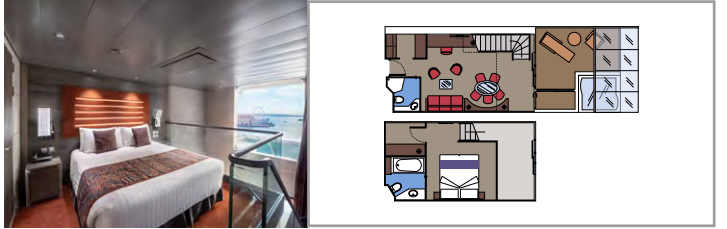

MSC YACHT CLUB DUPLEX SUITE WITH WHIRLPOOL YJD

≈59 ≈23 9-12 4

- › Balcony with dining table and private whirlpool bath
- › Easy access to the MSC Yacht Club areas
- › Two-deck-high cabin

Main level:

- › Open living/dining room with sofa that converts to double bed
- › Bathroom with shower

Second level:

- › Master bedroom with double bed which can be converted into two single beds (on request)
- › Two walk-in wardrobes
- › Bathroom with bathtub