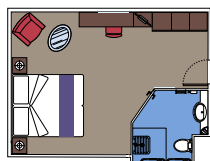

INTERIOR

Available in:
› **Deluxe Interior (IR2)**
cabin size 19m²; medium deck location (deck 11-14)
› **Deluxe Interior (IR1)**
cabin size 19m²; low deck location (deck 8-10)

The images are representative only; the size, layout and furniture may vary (within the same cabin category).

FACILITIES FOR GUESTS WITH DISABILITIES OR REDUCED MOBILITY

Cabin door width	85,5 cm
Cabin clearance	82,1 cm
Bathroom door width	90 cm
Size of cabin (floor space)	from ≈ 24 to ≈ 39 m²
Size of bathroom	3,5 m²
Is there a fold-down seat in the shower?	Yes
Height of seat from the floor	44 cm
Does the WC seat have grab rails?	Yes
Are wheelchairs available on board?	In limited numbers*
Are all decks/public areas accessible?	Yes
Are all lifeboats wheelchair-accessible?	No**
Do the lifts have deck indicators?	Visual, Audio & Braille
Can severely visually impaired/blind guests be catered for on the cruise?	Only with full-time carer

*Only for embarkation, disembarkation and emergencies.

**In the event of an emergency, dedicated personnel will help guests with disabilities or reduced mobility to board lifeboats.