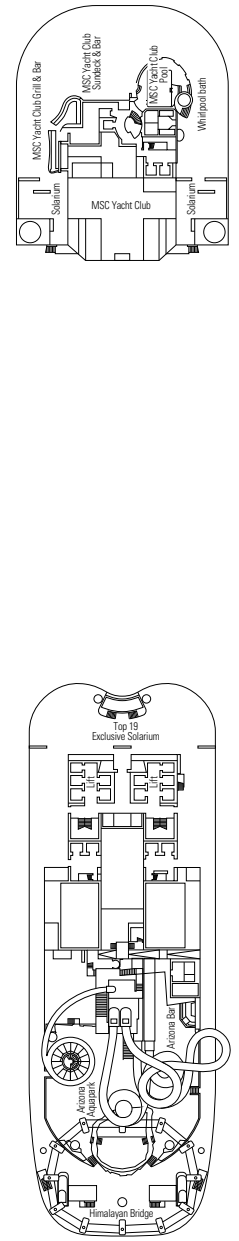

DECK 19
SPLENDIDA