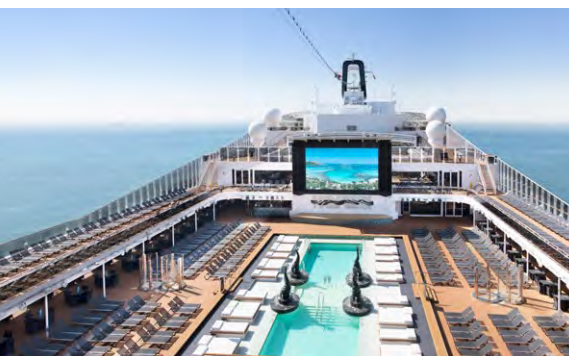

ON MSC BELLISSIMA THE TECHNOLOGY IS AT THE SERVICE OF THE ART OF HOSPITALITY.

With **MSC for Me**, Guests can stay in touch with their family and friends and get all the information, advice and inspiration they'll need, whenever and wherever they need for free through their mobile app, in cabin smart TV, interactive touchscreens or **MSC for Me** wristbands. For using the mobile app, Guests just need to connect to the free onboard WIFI network to enjoy it all – an internet package is not required!

ATMOSPHERE POOL

CAROUSEL LOUNGE