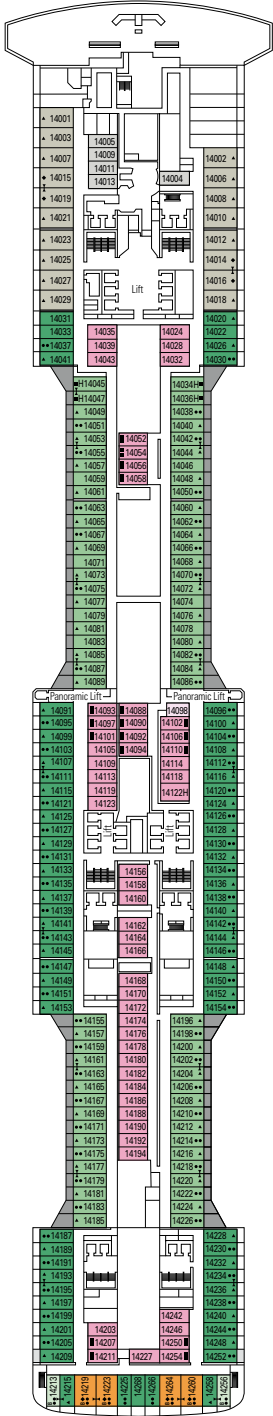

DECK 14
WORLD CLASS