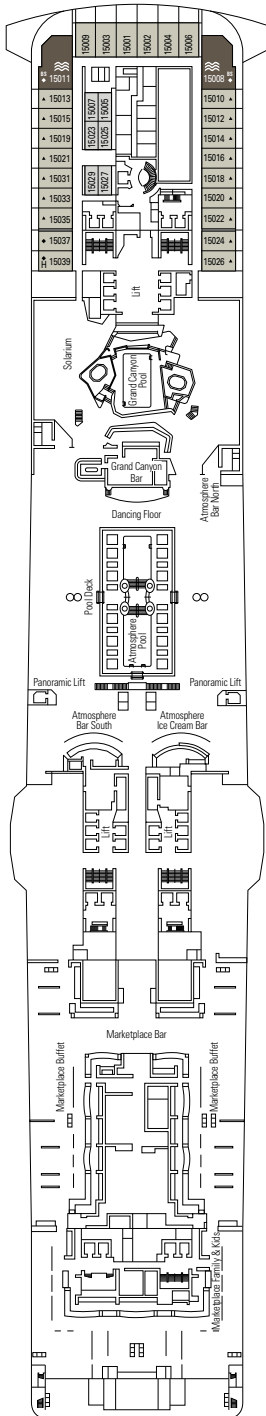

DECK 15
PREZIOSA