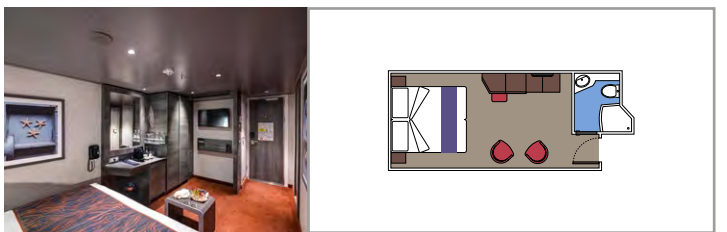

- › Spacious wardrobe

The images are representative only. Size, layout and furniture may vary (within the same cabin category).

Cabin size (m²)

Balcony size (m²)

Deck location

Accommodating up to