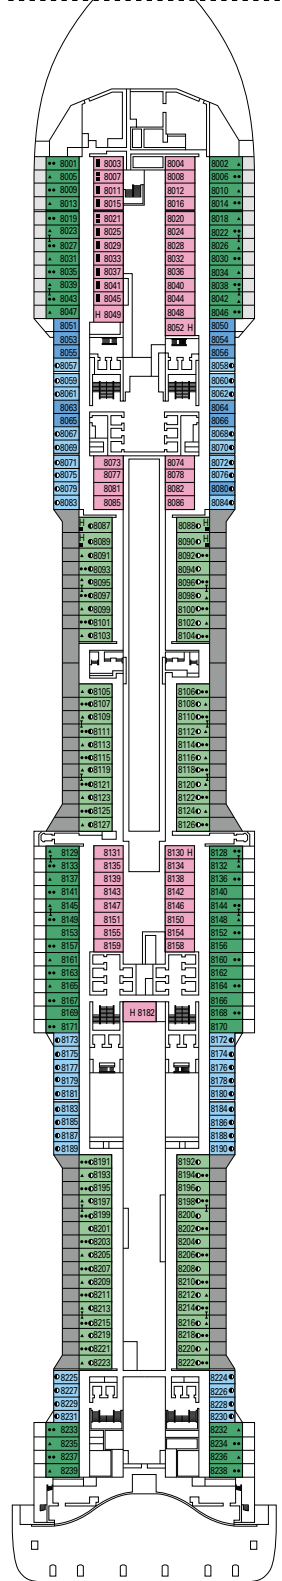

DECK 8
MERAVIGLIA