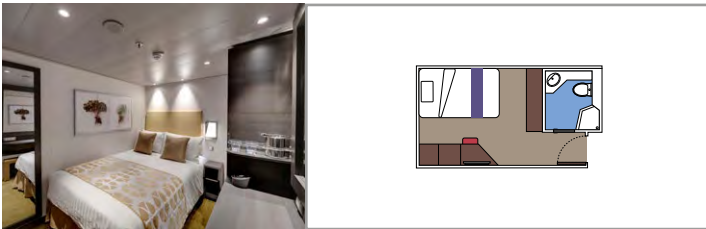

STUDIO INTERIOR

IS

≈10
5-14
1

› Single use

The images are representative only. Size, layout and furniture may vary (within the same cabin category).

Cabin size (m²)

Balcony size (m²)

Deck location

Accommodating up to