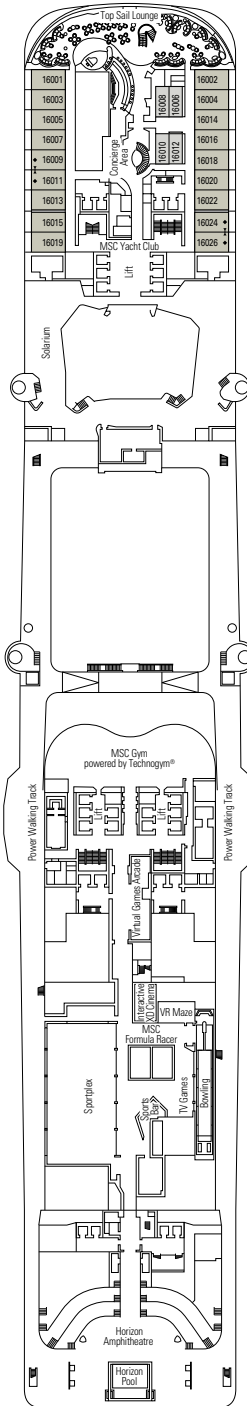

DECK 14
WORLD CLASS

DECK 15
PREZIOSA

DECK 19
SPLENDIDA