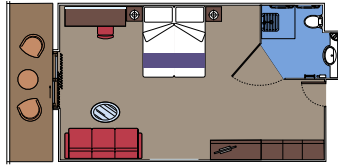

 Cabin size (m²)

 Balcony size (m²)

 Deck location

 Accommodating up to

SUITE AUREA

INCLUDED FACILITIES

- Some Suites have balcony with private whirlpool
- Spacious wardrobe
- Comfortable double bed or single beds (on request)
- Bathroom with shower or bathtub, vanity area with hairdryer
- Interactive TV, telephone, safe, minibar and air conditioning
- Wifi connection available (for a fee)

Cabin size (m²)

Balcony size (m²)

Deck location

Accommodating up to

BALCONY

INCLUDED FACILITIES

- Sitting area with sofa
- Comfortable double bed or single beds (on request)
- Bathroom with shower or bathtub, vanity area with hairdryer
- Interactive TV, telephone, safe, minibar and air conditioning
- Wifi connection available (for a fee)

STUDIO INTERIOR

IS

 ≈10
  5-14
  1

› Single use

The images are representative only. Size, layout and furniture may vary (within the same cabin category).

 Cabin size (m²)

 Balcony size (m²)

 Deck location

 Accommodating up to

FACILITIES FOR GUESTS WITH DISABILITIES OR REDUCED MOBILITY

BALCONY CABIN FOR GUESTS WITH DISABILITIES OR REDUCED MOBILITY

MSC YACHT CLUB

Available in:
 › **MSC Yacht Club Deluxe Suite (YC1)**
 cabin size 25m²; balcony size 5m²; deck 15