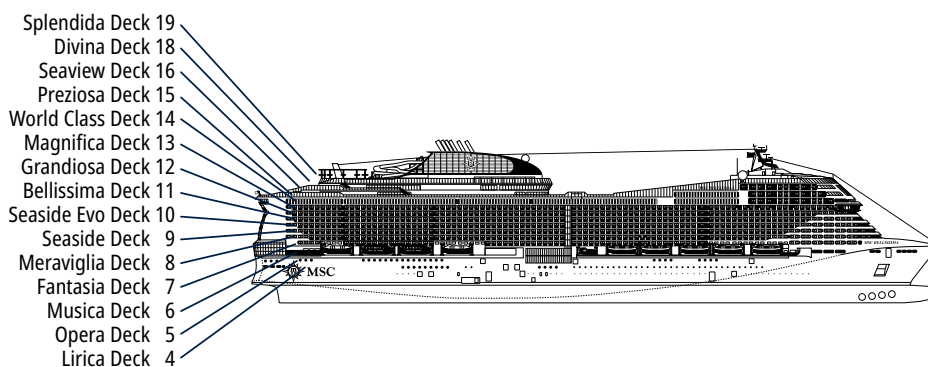

MSC BELLISSIMA

TECHNICAL SHEET

TECHNICAL CHARACTERISTICS OF THE SHIP

GALLERIA BELLISSIMA

TECHNICAL CHARACTERISTICS OF THE SHIP

GROSS TONNAGE	171.598 tons
LENGTH / BEAM / HEIGHT	315,83 m / 43 m / 75,5 m
SURFACE AREA	450.000 m ² , included 33.000 m ² public areas
PUBLIC AREA RATIO	10,5 m ² per passenger
DECKS	19, included 15 for guests
LIFTS	32, included 19 for guests (2 panoramic and 1 for the MSC Yacht Club)
VOLTAGE (IN CABIN)	110/220 volts
MAXIMUM SPEED	23,15 knots
STABILISERS	Stabilised with 2 fins
NUMBER OF PASSENGERS	5.655
NUMBER OF CABINS	2.201, included 55 for guests with disabilities or reduced mobility
CREW MEMBERS	Approx. 1.595
POOLS	4, included 1 with sliding roof and 1 for the MSC Yacht Club
WHIRLPOOLS	9 whirlpool baths
ENVIRONMENTAL TECHNOLOGY	AWT-Advanced Water Treatment, Energy Saving & Monitoring System, Scrubbers and LED technology