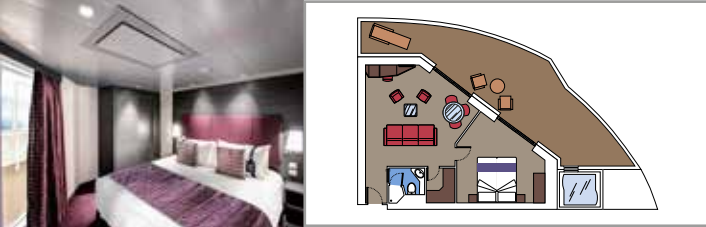

*Available at no extra cost. The image is rendering only.

MSC YACHT CLUB INTERIOR SUITE YIN

 ≈15
  14-16
  2

- › Spacious wardrobe

The images are representative only. Size, layout and furniture may vary (within the same cabin category).

 Cabin size (m²)

 Balcony size (m²)

 Deck location

 Accommodating up to

SUITE AUREA

INCLUDED FACILITIES

- Some Suites have balcony with private whirlpool
- Spacious wardrobe
- Comfortable double bed or single beds (on request)
- Bathroom with shower or bathtub, vanity area with hairdryer
- Interactive TV, telephone, safe, minibar and air conditioning
- Wifi connection available (for a fee)

GRAND SUITE AUREA WITH TERRACE AND WHIRLPOOL

SXJ

 ≈39
  ≈36
  12
  4

- > Large angle balcony with private whirlpool bath
- > Walk-in wardrobe
- > Sitting area with double sofa bed

PREMIUM SUITE AUREA WITH TERRACE AND WHIRLPOOL