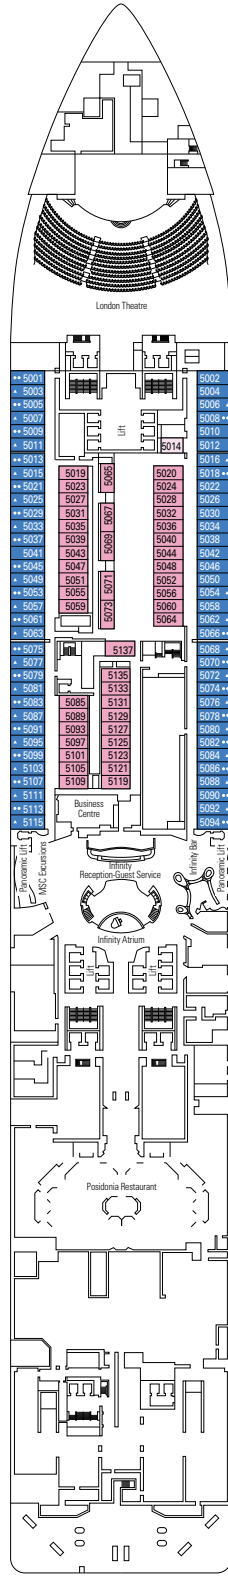

GALLERIA BELLISSIMA