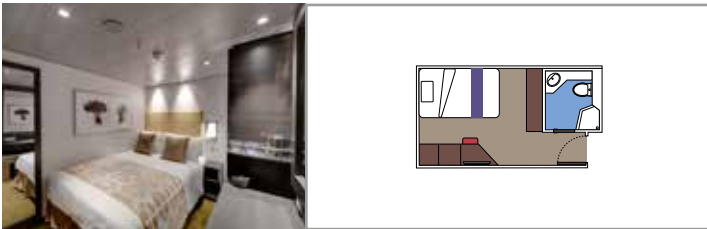

STUDIO INTERIOR

IS

≈10
5-14
1

› Single use

The images are representative only. Size, layout and furniture may vary (within the same cabin category).

Cabin size (m²)

Balcony size (m²)

Deck location

Accommodating up to