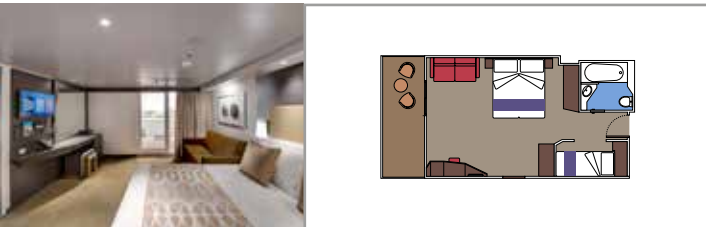

 Cabin size (m²)

 Balcony size (m²)

 Deck location

 Accommodating up to

SUITE AUREA

INCLUDED FACILITIES

- Some Suites have balcony with private whirlpool
- Spacious wardrobe
- Comfortable double bed or single beds (on request)
- Bathroom with shower or bathtub, vanity area with hairdryer
- Interactive TV, telephone, safe, minibar and air conditioning
- Wifi connection available (for a fee)

SLJ

 ≈27
  ≈26-30
  9-13
  4

- > Angle balcony with private whirlpool bath
- > Spacious wardrobe
- > Sitting area with double sofa bed

PREMIUM SUITE AUREA

SL1

 ≈25
  ≈6
  9-14
  6

- > Spacious wardrobe

The images are representative only. Size, layout and furniture may vary (within the same cabin category).

Cabin size (m²)

Balcony size (m²)

Deck location

Accommodating up to

BALCONY

INCLUDED FACILITIES

- Sitting area with sofa
- Comfortable double bed or single beds (on request)
- Bathroom with shower or bathtub, vanity area with hairdryer
- Interactive TV, telephone, safe, minibar and air conditioning
- Wifi connection available (for a fee)

 Cabin size (m²)

 Balcony size (m²)

 Deck location

 Accommodating up to

OCEAN VIEW

INCLUDED FACILITIES

- Window with sea view
- Relaxing armchair
- Comfortable double bed or single beds (on request)
- Bathroom with shower or bathtub, vanity area with hairdryer
- Interactive TV, telephone, safe, minibar and air conditioning
- Wifi connection available (for a fee)