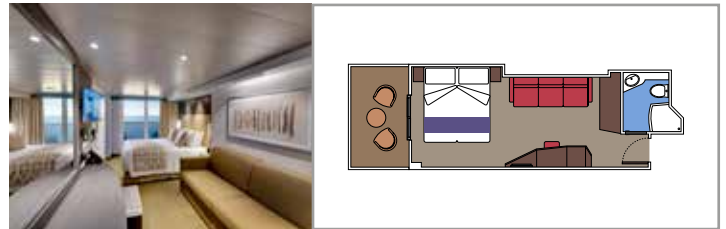

DELUXE BALCONY

BR1

≈17
≈4
8-10
4

› Low deck location