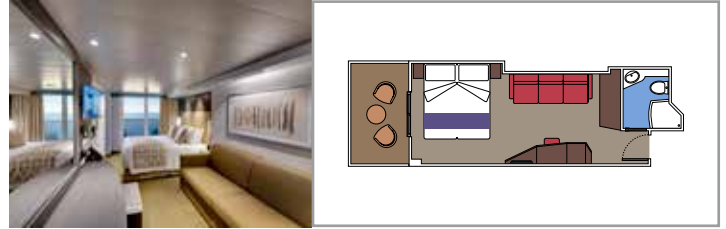

DELUXE BALCONY

BR3

≈17
≈4
13-14
4

› High deck location