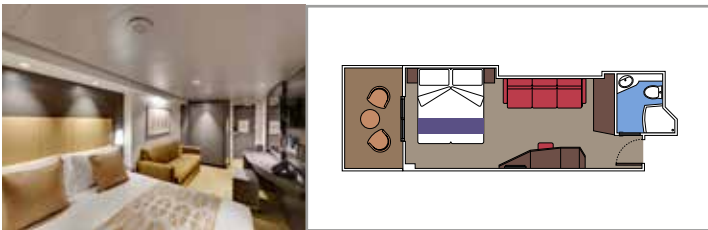

DELUXE BALCONY WITH PARTIAL VIEW

BP

≈17
≈4
8-14
4