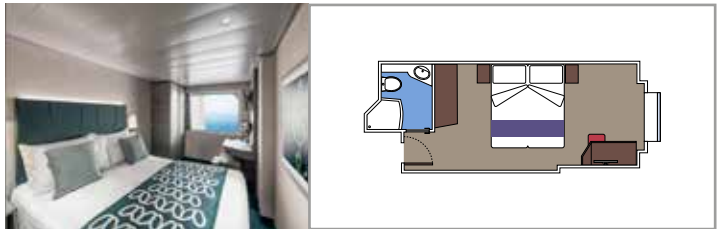

JUNIOR OCEAN VIEW WITH OBSTRUCTED VIEW

OO

≈12
8
2

The images are representative only. Size, layout and furniture may vary (within the same cabin category).

Cabin size (m²)

Balcony size (m²)

Deck location

Accommodating up to