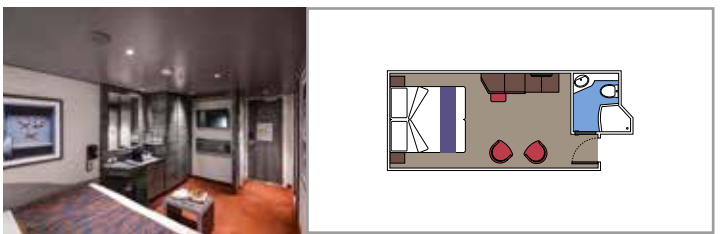

*Available at no extra cost. The image is rendering only.

MSC YACHT CLUB INTERIOR SUITE YIN

 ≈15
  14-16
  2

- › Spacious wardrobe

The images are representative only. Size, layout and furniture may vary (within the same cabin category).

 Cabin size (m²)

 Balcony size (m²)

 Deck location

 Accommodating up to

SUITE AUREA

INCLUDED FACILITIES

- Some Suites have balcony with private whirlpool
- Spacious wardrobe
- Comfortable double bed or single beds (on request)
- Bathroom with shower or bathtub, vanity area with hairdryer
- Interactive TV, telephone, safe, minibar and air conditioning
- Wifi connection available (for a fee)

Cabin size (m²)

Balcony size (m²)

Deck location

Accommodating up to

BALCONY

INCLUDED FACILITIES

- Sitting area with sofa
- Comfortable double bed or single beds (on request)
- Bathroom with shower or bathtub, vanity area with hairdryer
- Interactive TV, telephone, safe, minibar and air conditioning
- Wifi connection available (for a fee)