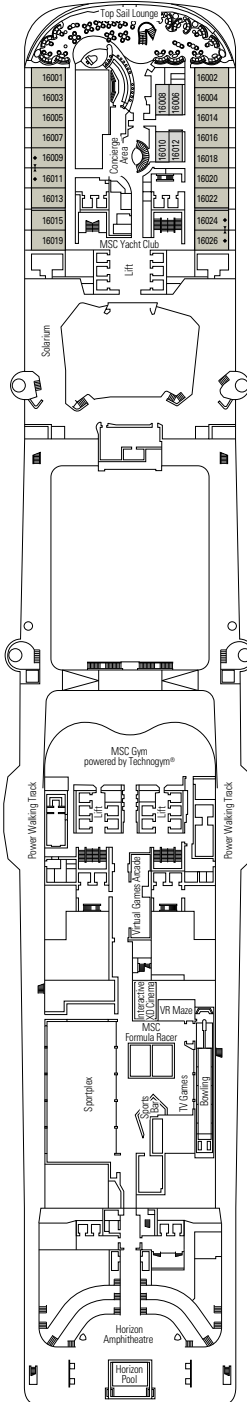

DECK 14
WORLD CLASS

DECK 15
PREZIOSA

DECK 19
SPLENDIDA