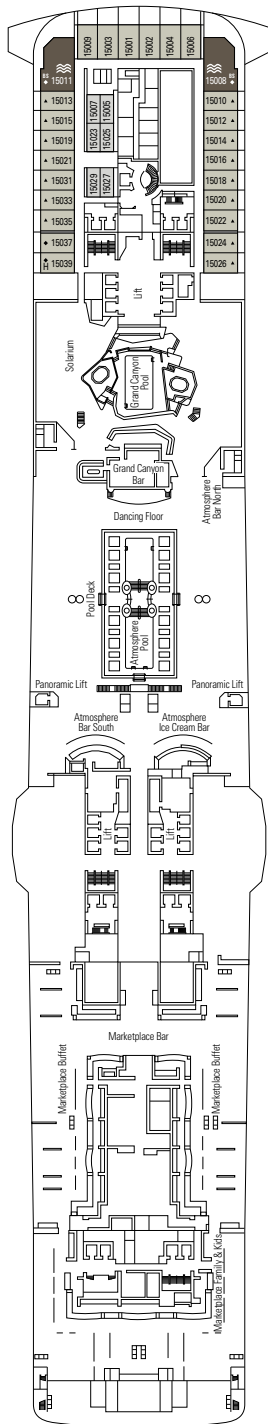

DECK 15
PREZIOSA