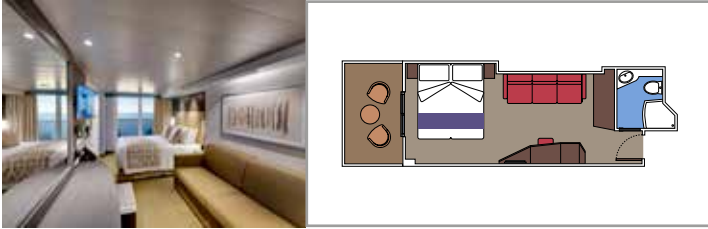

BALCONY

INCLUDED FACILITIES

- Sitting area with sofa
- Comfortable double bed or single beds (on request)
- Bathroom with shower or bathtub, vanity area with hairdryer
- Interactive TV, telephone, safe, minibar and air conditioning
- Wifi connection available (for a fee)

BALCONY AUREA

BA

≈17
≈4
11-13
4

› Best ship position