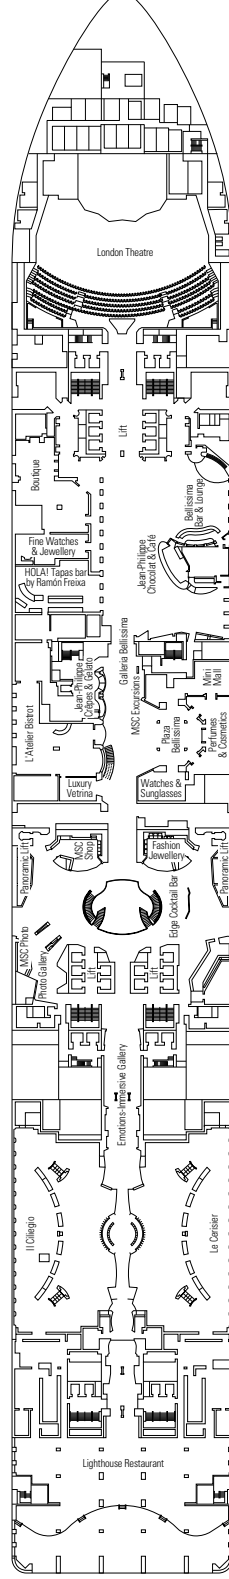

GALLERIA BELLISSIMA