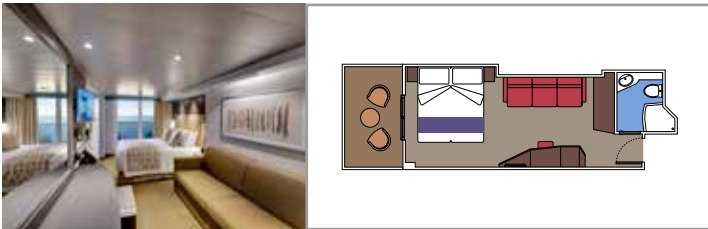

DELUXE BALCONY

BR2

≈17
≈4
11-12
4

› Medium deck location