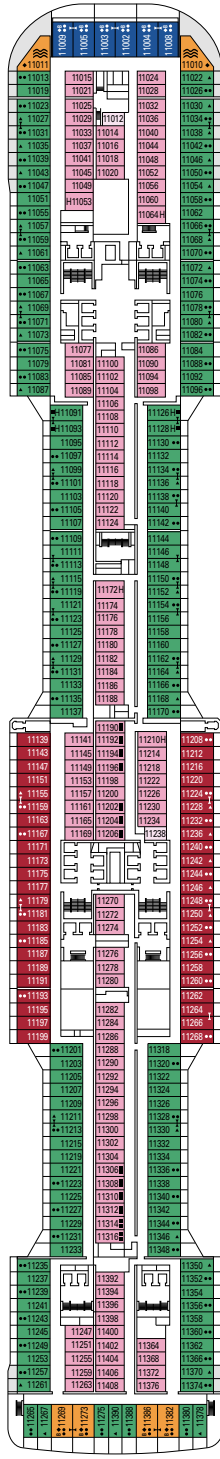

FACILITIES FOR GUESTS WITH DISABILITIES OR REDUCED MOBILITY

Cabin door width	85,5 cm
Cabin clearance	82,1 cm
Bathroom door width	90 cm
Size of cabin (floor space)	from ≈ 24 to ≈ 39 m ²
Size of bathroom	3,5 m ²
Is there a fold-down seat in the shower?	Yes
Height of seat from the floor	44 cm
Does the WC seat have grab rails?	Yes
Are wheelchairs available on board?	In limited numbers*
Are all decks/public areas accessible?	Yes
Are all lifeboats wheelchair-accessible?	No**
Do the lifts have deck indicators?	Visual, Audio & Braille
Can severely visually impaired/blind guests be catered for on the cruise?	Only with full-time carer

DECK 5
OPERA

DECK 6
MUSICA

DECK 7
FANTASIA

DECK 8
MERAVIGLIA

LONDON THEATRE

BUTCHER'S CUT

DECK 9
SEASIDE

DECK 10
SEASIDE EVO