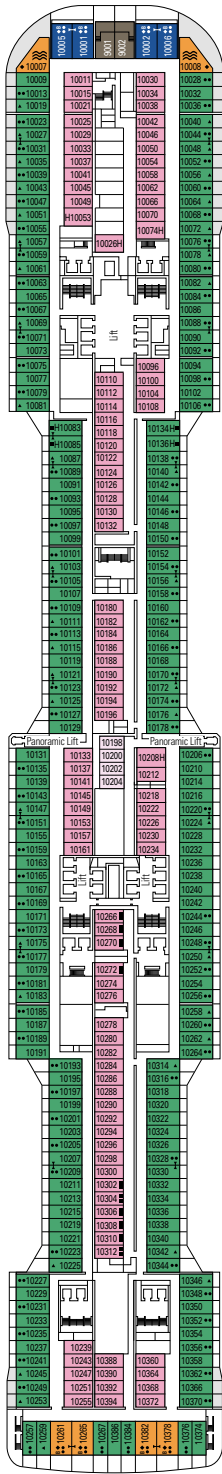

FACILITIES FOR GUESTS WITH DISABILITIES OR REDUCED MOBILITY

Cabin door width	85,5 cm
Cabin clearance	82,1 cm
Bathroom door width	90 cm
Size of cabin (floor space)	from ≈ 24 to ≈ 39 m ²
Size of bathroom	3,5 m ²
Is there a fold-down seat in the shower?	Yes
Height of seat from the floor	44 cm
Does the WC seat have grab rails?	Yes
Are wheelchairs available on board?	In limited numbers*
Are all decks/public areas accessible?	Yes
Are all lifeboats wheelchair-accessible?	No**
Do the lifts have deck indicators?	Visual, Audio & Braille
Can severely visually impaired/blind guests be catered for on the cruise?	Only with full-time carer

DECK 5
OPERA

DECK 6
MUSICA

DECK 7
FANTASIA

DECK 8
MERAVIGLIA

LONDON THEATRE

BUTCHER'S CUT

DECK 9
SEASIDE

DECK 10
SEASIDE EVO