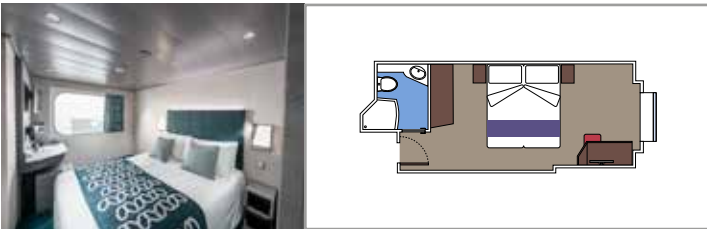

JUNIOR OCEAN VIEW

OM2

≈12
8
2

> Medium deck location