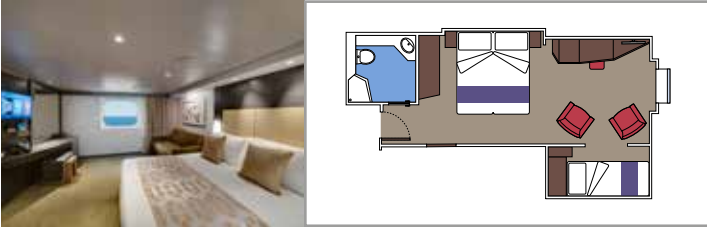

OCEAN VIEW

INCLUDED FACILITIES

- Window with sea view
- Relaxing armchair
- Comfortable double bed or single beds (on request)
- Bathroom with shower or bathtub, vanity area with hairdryer
- Interactive TV, telephone, safe, minibar and air conditioning
- Wifi connection available (for a fee)

PREMIUM OCEAN VIEW

OL2

≈25
9-11
6

> Medium deck location