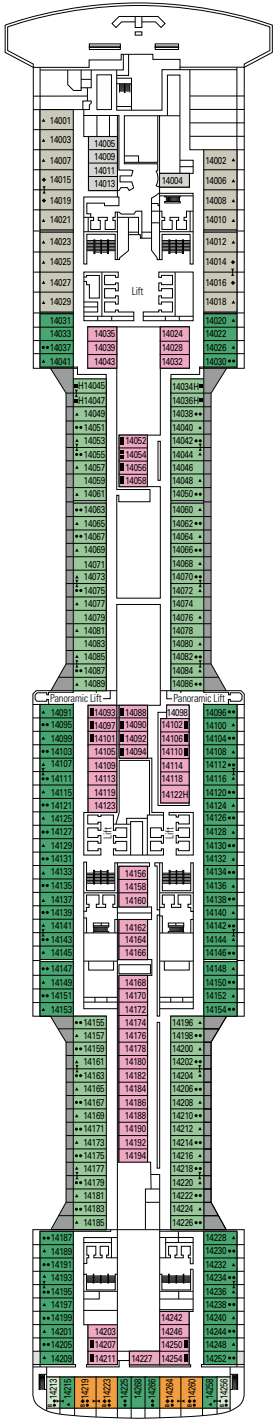

DECK 14
WORLD CLASS