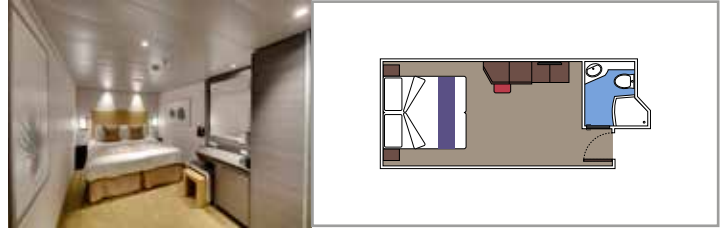

DELUXE INTERIOR

IR1

≈15
5-10
4

› Low deck location