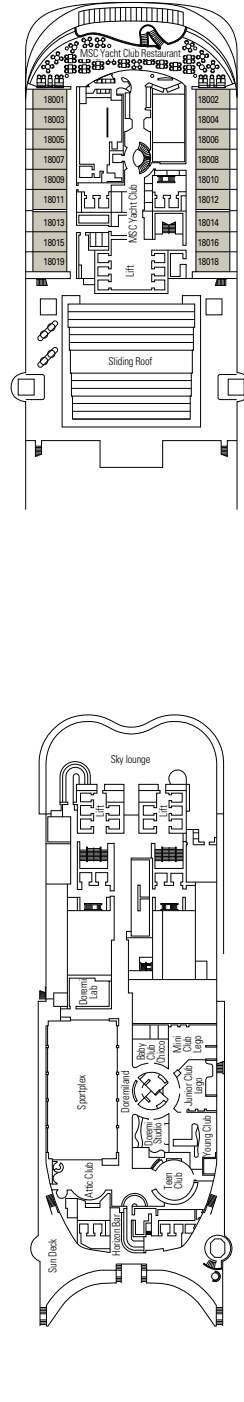

DECK 14
WORLD CLASS

DECK 15
PREZIOSA

DECK 19
SPLENDIDA