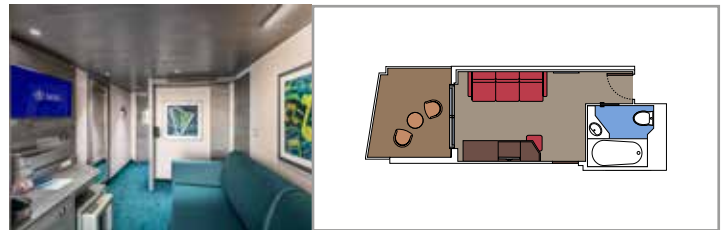

Cabin size (m²)

Balcony size (m²)

Deck location

Accommodating up to

BALCONY

INCLUDED FACILITIES

- Sitting area with sofa
- Comfortable double bed or single beds (on request)
- Bathroom with shower or bathtub, vanity area with hairdryer
- Interactive TV, telephone, safe, minibar and air conditioning
- Wifi connection available (for a fee)

DELUXE BALCONY WITH PARTIAL VIEW

BP

 ≈17
  ≈4
  8-14
  4

STUDIO BALCONY

BS

 ≈12
  ≈4
  13-14
  1

› Single use

The images are representative only. Size, layout and furniture may vary (within the same cabin category).

 Cabin size (m²)

 Balcony size (m²)

 Deck location

 Accommodating up to

OCEAN VIEW

INCLUDED FACILITIES

- Window with sea view
- Relaxing armchair
- Comfortable double bed or single beds (on request)
- Bathroom with shower or bathtub, vanity area with hairdryer
- Interactive TV, telephone, safe, minibar and air conditioning
- Wifi connection available (for a fee)