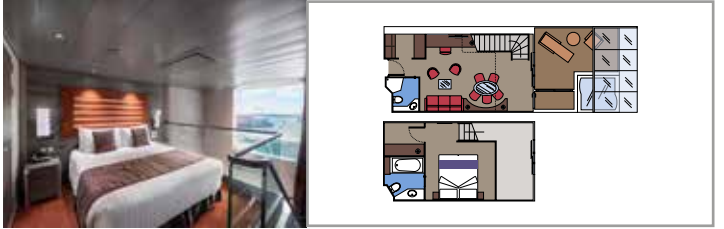

MSC YACHT CLUB DUPLEX SUITE WITH WHIRLPOOL YJD

≈59
≈23
9-12
4

- › Balcony with dining table and private whirlpool bath
- › Easy access to the MSC Yacht Club areas
- › Two-deck-high cabin

Main level:

- › Open living/dining room with sofa that converts to double bed
- › Bathroom with shower

Second level:

- › Master bedroom with double bed which can be converted into two single beds (on request)
- › Two walk-in wardrobes
- › Bathroom with bathtub