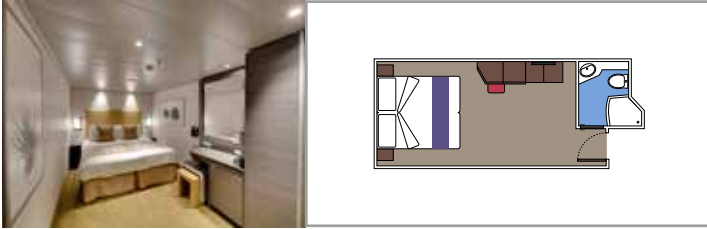

INTERIOR

INCLUDED FACILITIES

- Comfortable double bed or single beds (on request)
- Bathroom with shower or bathtub, vanity area with hairdryer
- Interactive TV, telephone, safe, minibar and air conditioning
- Wifi connection available (for a fee)

DELUXE INTERIOR

IR2

≈15
11-14
4

› Medium deck location