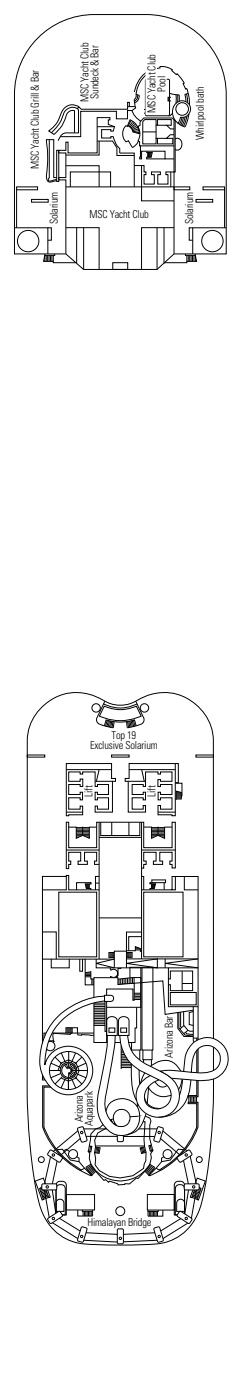

DECK 19
SPLENDIDA