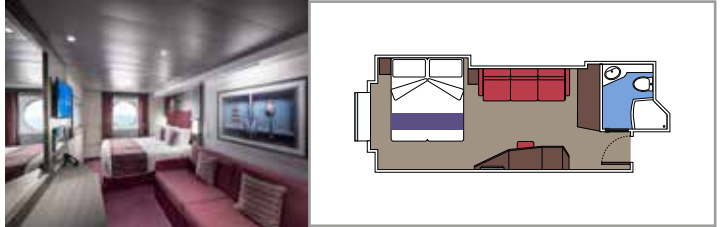

DELUXE OCEAN VIEW

OR1

≈16
5
4

> Low deck location