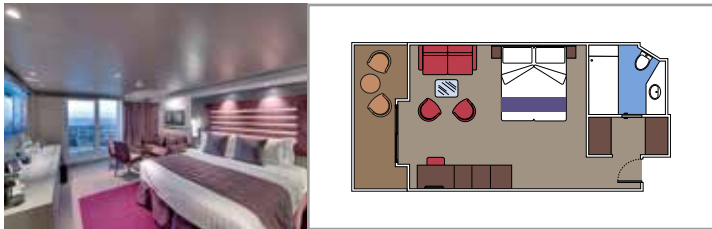

MSC YACHT CLUB DELUXE SUITE YC1

≈26
≈5
14-18
4

- › Sitting area with sofa
- › Spacious wardrobe