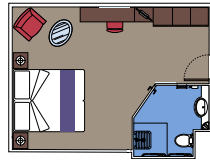

INTERIOR

Available in:
› **Deluxe Interior (IR2)**
cabin size 19m²; medium deck location (deck 11-14)
› **Deluxe Interior (IR1)**
cabin size 19m²; low deck location (deck 8-10)

The images are representative only; the size, layout and furniture may vary (within the same cabin category).

FACILITIES FOR GUESTS WITH DISABILITIES OR REDUCED MOBILITY

Cabin door width	85,5 cm
Cabin clearance	82,1 cm
Bathroom door width	90 cm
Size of cabin (floor space)	from ≈ 24 to ≈ 39 m²
Size of bathroom	3,5 m²
Is there a fold-down seat in the shower?	Yes
Height of seat from the floor	44 cm
Does the WC seat have grab rails?	Yes
Are wheelchairs available on board?	In limited numbers*
Are all decks/public areas accessible?	Yes
Are all lifeboats wheelchair-accessible?	No**
Do the lifts have deck indicators?	Visual, Audio & Braille
Can severely visually impaired/blind guests be catered for on the cruise?	Only with full-time carer

*Only for embarkation, disembarkation and emergencies.

**In the event of an emergency, dedicated personnel will help guests with disabilities or reduced mobility to board lifeboats.