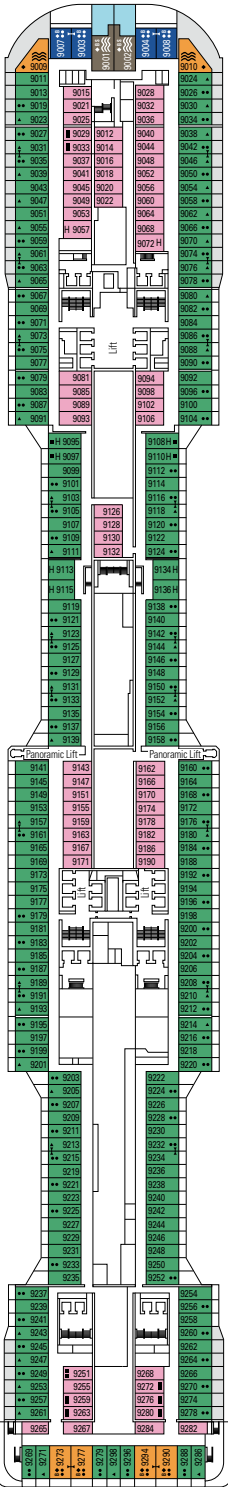

FACILITIES FOR GUESTS WITH DISABILITIES OR REDUCED MOBILITY

Cabin door width	85,5 cm
Cabin clearance	82,1 cm
Bathroom door width	90 cm
Size of cabin (floor space)	from ≈ 24 to ≈ 39 m ²
Size of bathroom	3,5 m ²
Is there a fold-down seat in the shower?	Yes
Height of seat from the floor	44 cm
Does the WC seat have grab rails?	Yes
Are wheelchairs available on board?	In limited numbers*
Are all decks/public areas accessible?	Yes
Are all lifeboats wheelchair-accessible?	No**
Do the lifts have deck indicators?	Visual, Audio & Braille
Can severely visually impaired/blind guests be catered for on the cruise?	Only with full-time carer

DECK 5
OPERA

DECK 6
MUSICA

DECK 7
FANTASIA

DECK 8
MERAVIGLIA

LONDON THEATRE

BUTCHER'S CUT

DECK 9
SEASIDE

DECK 10
SEASIDE EVO