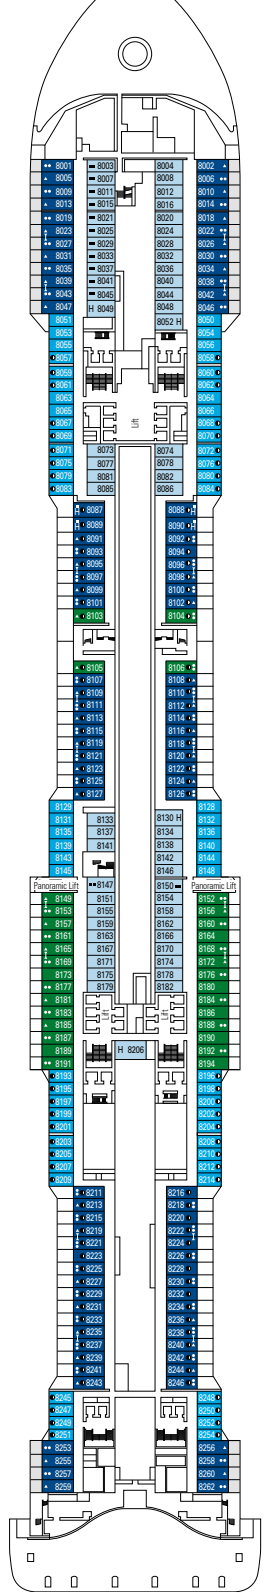

DECK 8
MONET