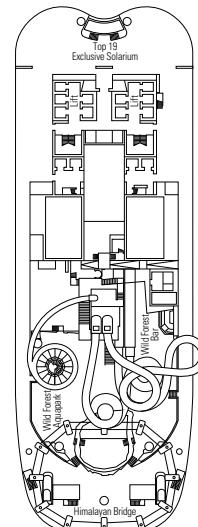

2.421 Cabins

Royal Suites	2
Deluxe Suites*	78
Interior Suites	15
Duplex Suites	8
Suites	34
Balcony*	1.354
Ocean View	160
Interior*	755
Interior Studio	15

*Including cabins for guests with disabilities or reduced mobility.

CABINS CATEGORIES

BELLA > Interior Studio°
BELLA > Interior
BELLA > Ocean View°°
BELLA > Balcony

FANTASTICA > Interior
FANTASTICA > Ocean View
FANTASTICA > Balcony
FANTASTICA > Family cabins**
FANTASTICA > Suite

AUREA > Balcony
AUREA > Suite
AUREA > Duplex

MSC YACHT CLUB > Interior Suite
MSC YACHT CLUB > Deluxe Suite
MSC YACHT CLUB > Royal Suite

- All cabins have one double bed convertible to two single beds.
- 3rd and 4th beds available in all categories except for Interior Studio, MSC Yacht Club Interior Suite, Ocean View Bella.
- 5th bed available in Ocean View Bella and Suite Fantastica.
- Cabins 13245, 13342, 14213, 14256 have only bunk bed.
- ° Single cabin with reduced size bed (140x200cm).
- °° Reduced size bed (140x200cm).
- ** This symbol indicates only some of the available combinations of family cabins.

LEGEND

- ▲ Sofa bed
- Double sofa bed
- 3rd bed is a pullman bed
- 3rd and 4th beds are pullman beds
- ●● Bunk bed or sofa that can be converted into bunk bed (3rd and 4th beds)
- Connecting Cabins
- H Cabin for guests with disabilities or reduced mobility
- ⊞ Whirlpool
- ⊙ Cabins with restricted views
- Balcony with metal balustrade
- Balcony with half glass half metal balustrade

Ship configuration, data and descriptions may be subject to change depending on the season and on the destination and will be verified at the time of booking.

DECK 15
CÉZANNE

DECK 16
VELÁZQUEZ

DECK 18
GAUGUIN

DECK 19
DEGAS