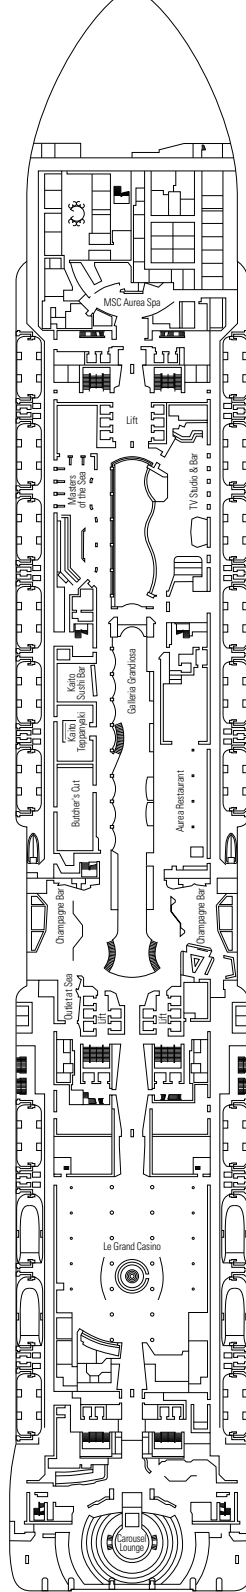

DECK 7
MICHELANGELO