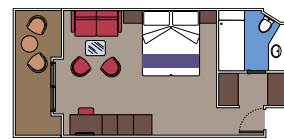

Deluxe Suites (from ≈ 24 to ≈ 28 m²)
Double bed can be converted into two single beds.
Private balcony, bathroom with a large shower.
ZOE - Virtual Personal Cruise Assistant.

This type of accommodation is available only in the MSC Yacht Club.

15 Interior Suites