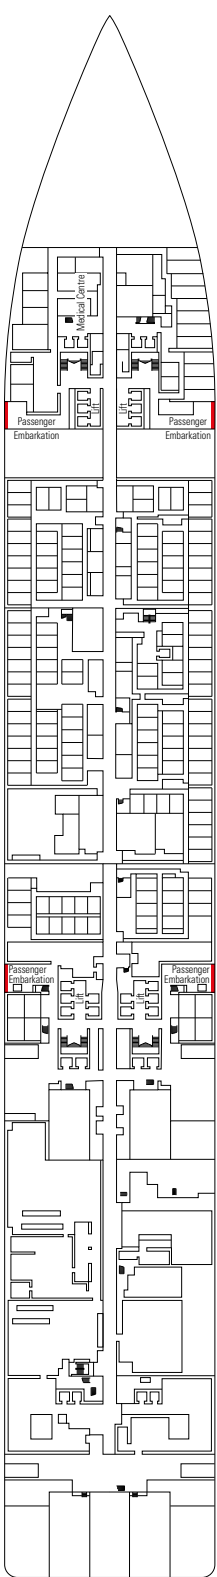

DECK 4
PICASSO