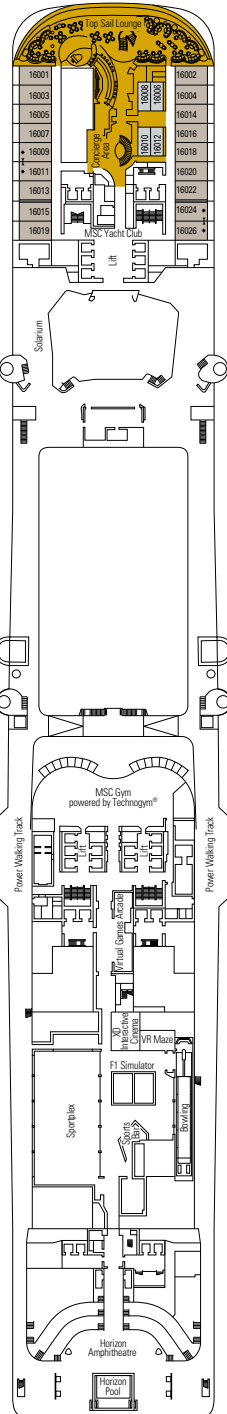

2.421 Cabins

Royal Suites	2
Deluxe Suites*	78
Interior Suites	15
Duplex Suites	8
Suites	34
Balcony*	1.354
Ocean View	160
Interior*	755
Interior Studio	15

*Including cabins for guests with disabilities or reduced mobility.

CABINS CATEGORIES

BELLA > Interior Studio°
BELLA > Interior
BELLA > Ocean View°°
BELLA > Balcony

FANTASTICA > Interior
FANTASTICA > Ocean View
FANTASTICA > Balcony
FANTASTICA > Family cabins**
FANTASTICA > Suite

AUREA > Balcony
AUREA > Suite
AUREA > Duplex

MSC YACHT CLUB > Interior Suite
MSC YACHT CLUB > Deluxe Suite
MSC YACHT CLUB > Royal Suite

- All cabins have one double bed convertible to two single beds.
- 3rd and 4th beds available in all categories except for Interior Studio, MSC Yacht Club Interior Suite, Ocean View Bella.
- 5th bed available in Ocean View Bella and Suite Fantastica.
- Cabins 13245, 13342, 14213, 14256 have only bunk bed.
- ° Single cabin with reduced size bed (140x200cm).
- °° Reduced size bed (140x200cm).
- ** This symbol indicates only some of the available combinations of family cabins.

LEGEND

- ▲ Sofa bed
- Double sofa bed
- 3rd bed is a pullman bed
- 3rd and 4th beds are pullman beds
- ●● Bunk bed or sofa that can be converted into bunk bed (3rd and 4th beds)
- Connecting Cabins
- H Cabin for guests with disabilities or reduced mobility
- ⊞ Whirlpool
- ⊙ Cabins with restricted views
- Balcony with metal balustrade
- Balcony with half glass half metal balustrade

Ship configuration, data and descriptions may be subject to change depending on the season and on the destination and will be verified at the time of booking.

DECK 15
CÉZANNE

DECK 16
VELÁZQUEZ

DECK 18
GAUGUIN

DECK 19
DEGAS