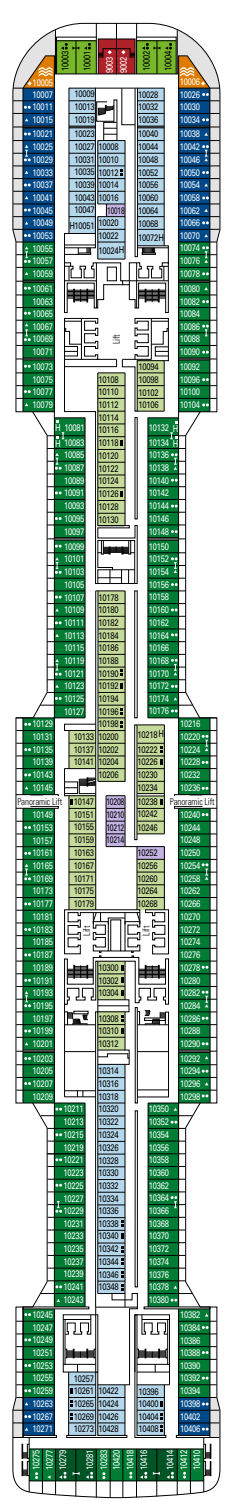

DECK 10
MIRÓ