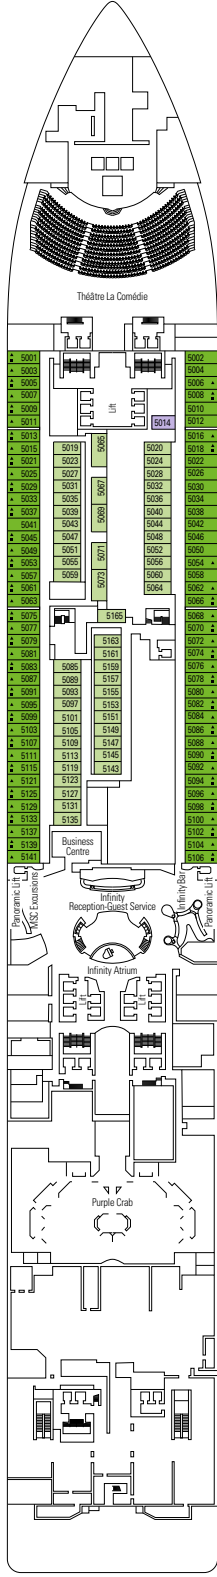

DECK 5
CARAVAGGIO