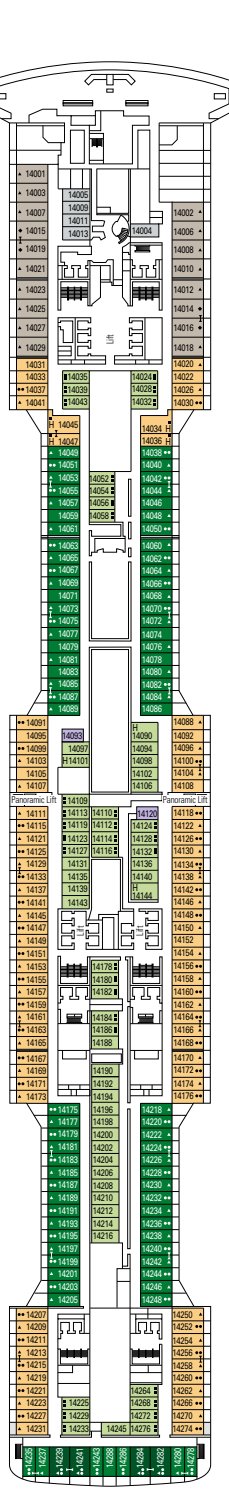

DECK 14
MAGRITTE