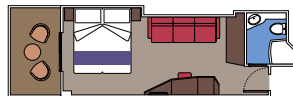

This type of accommodation is available with the Aurea Experience.

34 Suites

Suites (from ≈ 27 to ≈ 39 m²)
 Double bed can be converted into two single beds.
 Large corner balcony with private whirlpool bath.
 ZOE - Virtual Personal Cruise Assistant.

This type of accommodation is available with the Fantastica and Aurea Experiences.

MSC YACHT CLUB DELUXE SUITE

1.322 Balcony

Balcony (from ≈ 12 to ≈ 22 m²)
 Double bed can be converted into two single beds.
 ZOE - Virtual Personal Cruise Assistant.