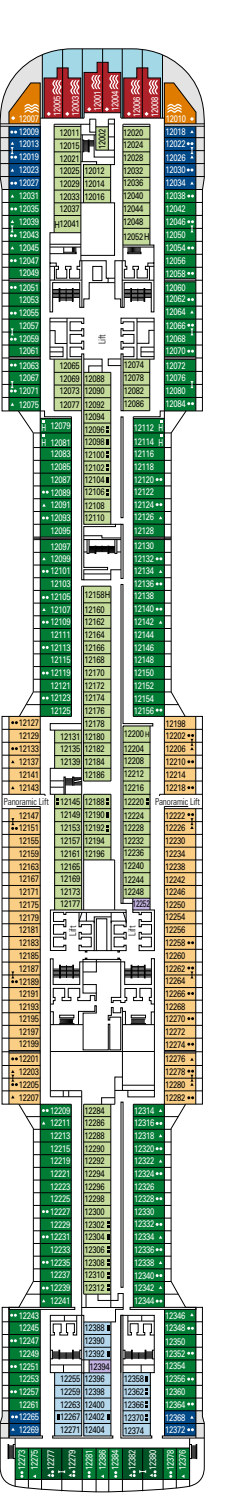

DECK 12
RAFFAELLO