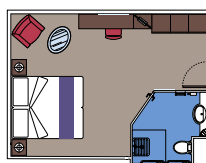

59 Cabins for guests with disabilities or reduced mobility