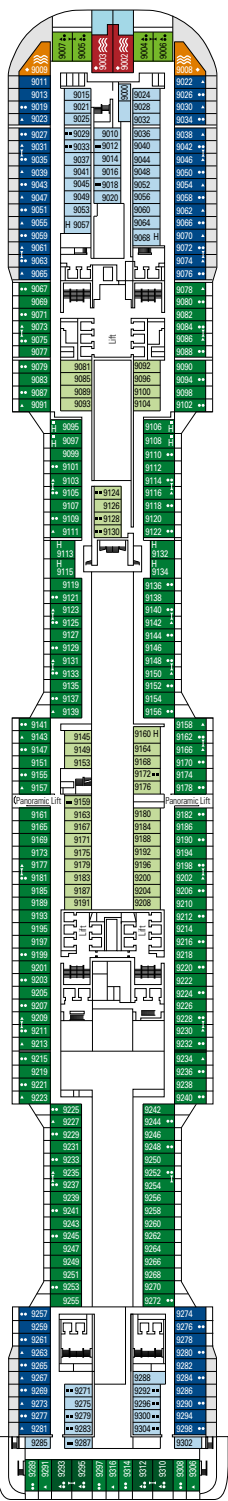

DECK 9
VAN GOGH