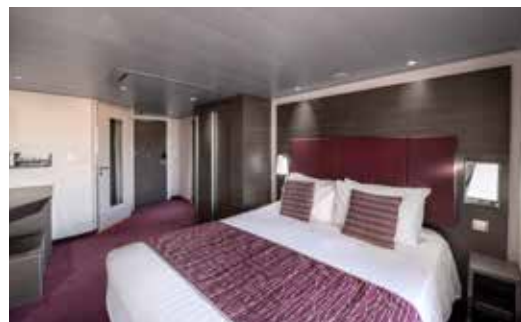

FACILITIES FOR GUESTS WITH DISABILITIES OR REDUCED MOBILITY

1 Deluxe Suite for guests with disabilities or reduced mobility

Deluxe Suite (≈ 39 m²)
Double bed can be converted into two single beds.
ZOE - Virtual Personal Cruise Assistant.

This type of accommodation is available only in the MSC Yacht Club.

59 Cabins for guests with disabilities or reduced mobility

32 Balcony (from ≈ 21 to 47 m²), 27 Interior (≈ 24 m²)
Double bed can be converted into two single beds.
ZOE - Virtual Personal Cruise Assistant.

This type of accommodation is available in Balcony and Interior cabins (with Bella, Aurea or Fantastica Experiences).

FACILITIES FOR GUESTS WITH DISABILITIES OR REDUCED MOBILITY

Cabin door width	85,5 cm
Cabin clearance	82,1 cm
Bathroom door width	90 cm
Size of cabin (floor space)	≈ 24 to ≈ 39 m²
Size of bathroom	3,5 m²
Is there a fold-down seat in the shower?	Yes
Height of seat from the floor	44 cm
Does the WC seat have grab rails?	Yes
Are wheelchairs available on board?	In limited numbers*
Are all decks/public areas accessible?	Yes
Are all lifeboats wheelchair-accessible?	No**
Do the lifts have deck indicators?	Visual, Audio & Braille
Can severely visually impaired/blind guests be catered for on the cruise?	Only with full-time carer

*Only for embarkation, disembarkation and emergencies.

**In the event of an emergency, dedicated personnel will help guests with disabilities or reduced mobility to board lifeboats.

ZOE - VIRTUAL PERSONAL CRUISE ASSISTANT