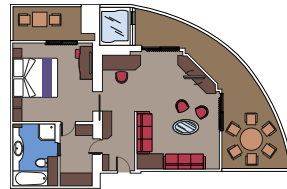

TOP SAIL LOUNGE

MSC YACHT CLUB SUNDECK & BAR

CABIN TYPES

FACILITIES INCLUDED

- Air conditioning
- Spacious wardrobe
- Bathroom with shower or bathtub
- ZOE - Virtual Personal Cruise Assistant
- Interactive TV
- Telephone
- Wi-Fi connection (for a fee)
- Mini bar
- Safe deposit box

2 Royal Suites

Royal Suites (≈ 56 m²)
 Double bed can be converted into two single beds.
 Whirlpool bath, bar setup, refrigerator.
 ZOE - Virtual Personal Cruise Assistant.

This type of accommodation is available only in the MSC Yacht Club.