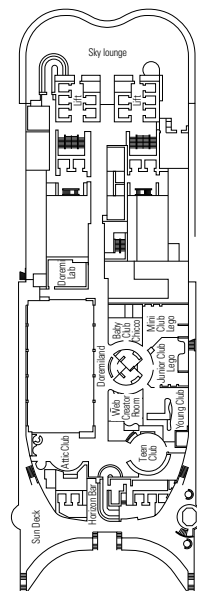

2.421 Cabins

Royal Suites	2
Deluxe Suites*	78
Interior Suites	15
Duplex Suites	8
Suites	34
Balcony*	1.354
Ocean View	160
Interior*	755
Interior Studio	15

*Including cabins for guests with disabilities or reduced mobility.

CABINS CATEGORIES

BELLA > Interior Studio°
BELLA > Interior
BELLA > Ocean View°°
BELLA > Balcony

FANTASTICA > Interior
FANTASTICA > Ocean View
FANTASTICA > Balcony
FANTASTICA > Family cabins**
FANTASTICA > Suite

AUREA > Balcony
AUREA > Suite
AUREA > Duplex

MSC YACHT CLUB > Interior Suite
MSC YACHT CLUB > Deluxe Suite
MSC YACHT CLUB > Royal Suite

- All cabins have one double bed convertible to two single beds.
- 3rd and 4th beds available in all categories except for Interior Studio, MSC Yacht Club Interior Suite, Ocean View Bella.
- 5th bed available in Ocean View Bella and Suite Fantastica.
- Cabins 13245, 13342, 14213, 14256 have only bunk bed.
- ° Single cabin with reduced size bed (140x200cm).
- °° Reduced size bed (140x200cm).
- ** This symbol indicates only some of the available combinations of family cabins.

LEGEND

- ▲ Sofa bed
- Double sofa bed
- 3rd bed is a pullman bed
- 3rd and 4th beds are pullman beds
- ●● Bunk bed or sofa that can be converted into bunk bed (3rd and 4th beds)
- Connecting Cabins
- H Cabin for guests with disabilities or reduced mobility
- ⊞ Whirlpool
- ⊙ Cabins with restricted views
- Balcony with metal balustrade
- Balcony with half glass half metal balustrade

Ship configuration, data and descriptions may be subject to change depending on the season and on the destination and will be verified at the time of booking.

DECK 15
CÉZANNE

DECK 16
VELÁZQUEZ

DECK 18
GAUGUIN

DECK 19
DEGAS