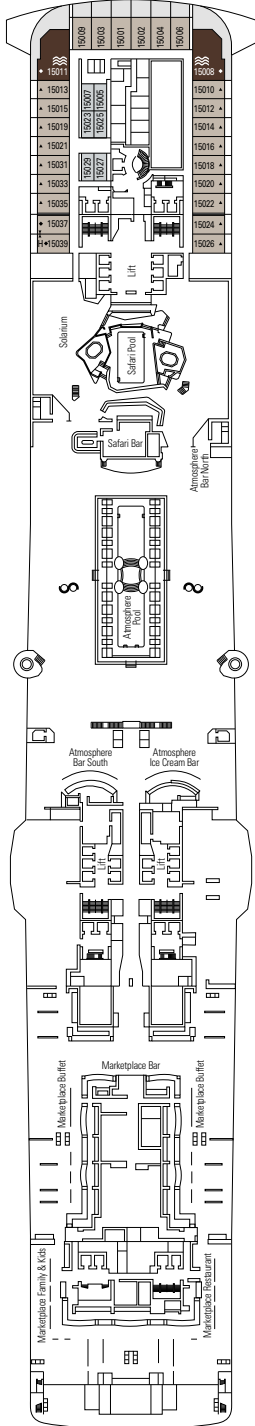

2.421 Cabins

Royal Suites	2
Deluxe Suites*	78
Interior Suites	15
Duplex Suites	8
Suites	34
Balcony*	1.354
Ocean View	160
Interior*	755
Interior Studio	15

*Including cabins for guests with disabilities or reduced mobility.

CABINS CATEGORIES

BELLA > Interior Studio°
BELLA > Interior
BELLA > Ocean View°°
BELLA > Balcony

FANTASTICA > Interior
FANTASTICA > Ocean View
FANTASTICA > Balcony
FANTASTICA > Family cabins**
FANTASTICA > Suite

AUREA > Balcony
AUREA > Suite
AUREA > Duplex

MSC YACHT CLUB > Interior Suite
MSC YACHT CLUB > Deluxe Suite
MSC YACHT CLUB > Royal Suite

- All cabins have one double bed convertible to two single beds.
- 3rd and 4th beds available in all categories except for Interior Studio, MSC Yacht Club Interior Suite, Ocean View Bella.
- 5th bed available in Ocean View Bella and Suite Fantastica.
- Cabins 13245, 13342, 14213, 14256 have only bunk bed.
- ° Single cabin with reduced size bed (140x200cm).
- °° Reduced size bed (140x200cm).
- ** This symbol indicates only some of the available combinations of family cabins.

LEGEND

- ▲ Sofa bed
- Double sofa bed
- 3rd bed is a pullman bed
- 3rd and 4th beds are pullman beds
- ●● Bunk bed or sofa that can be converted into bunk bed (3rd and 4th beds)
- Connecting Cabins
- H Cabin for guests with disabilities or reduced mobility
- ⊞ Whirlpool
- ⊙ Cabins with restricted views
- Balcony with metal balustrade
- Balcony with half glass half metal balustrade

Ship configuration, data and descriptions may be subject to change depending on the season and on the destination and will be verified at the time of booking.

DECK 15
CÉZANNE

DECK 16
VELÁZQUEZ

DECK 18
GAUGUIN

DECK 19
DEGAS