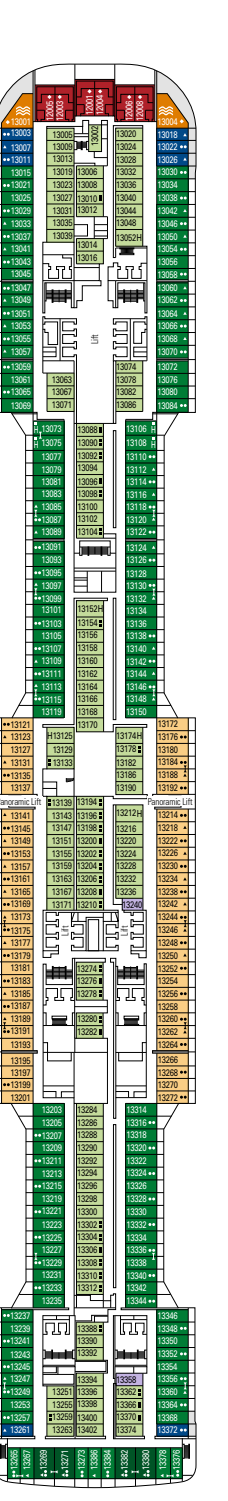

DECK 13
GOYA