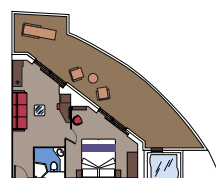

34 Suites

Suites (from ≈ 27 to ≈ 39 m²)
Double bed can be converted into two single beds.
Large corner balcony with private whirlpool bath.
ZOE - Virtual Personal Cruise Assistant.

This type of accommodation is available with the Fantastica and Aurea Experiences.