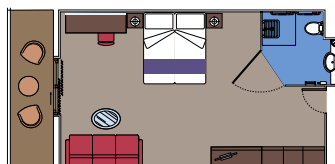

1 Deluxe Suite for guests with disabilities or reduced mobility