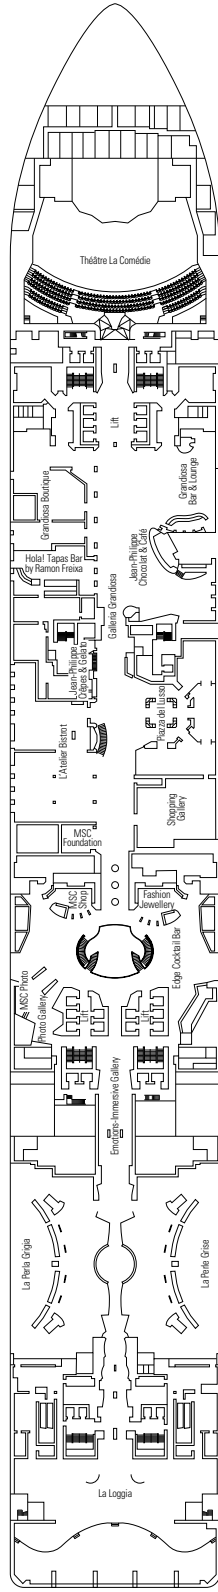

DECK 6
LEONARDO DA VINCI