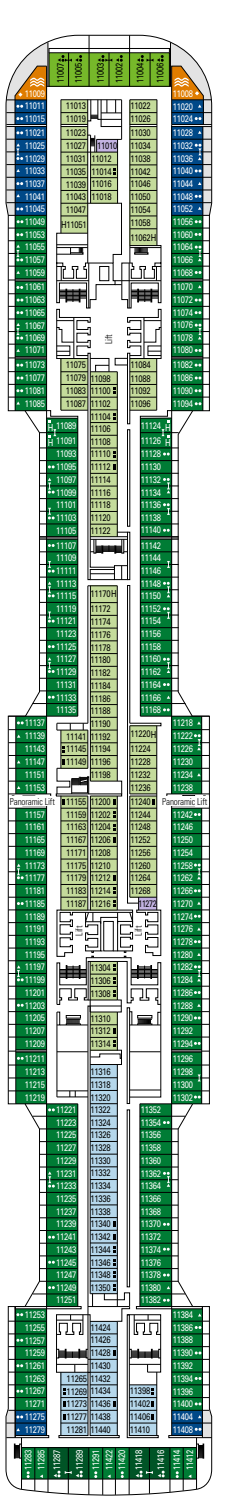

DECK 11
DALÍ