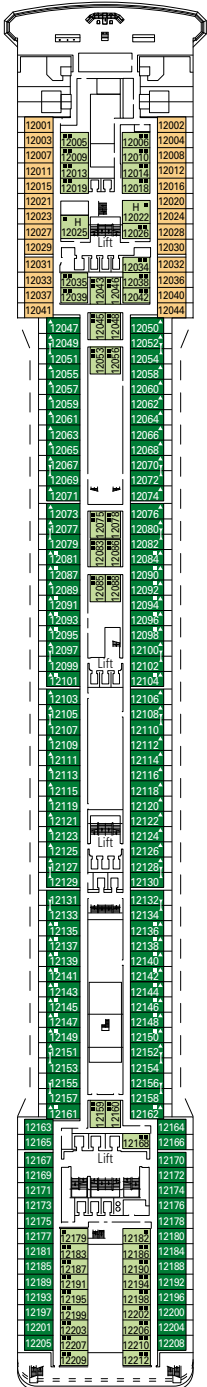

DECK 12
CLARINETTO

DECK 13
MANDOLINO

DECK 14
CHITARRA

DECK 15
XILOFONO

DECK 16
SPORT

Ship configuration, data and descriptions may be subject to change depending on the season and on the destination and must be verified at the time of booking.