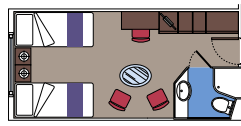

3 Cabins ($\approx 28 \text{ m}^2$) with balcony (from ≈ 5 to 7 m^2) for guests with disabilities or reduced mobility. Single beds can be converted into a double bed only in cabin 15025.

This kind of accommodation is available with Bella, Fantastica and Aurea Experiences.

69 Ocean View

67 Cabins with porthole ($\approx 16 \text{ m}^2$).
Double bed can be converted into two single beds.

2 cabins for guests with disabilities or reduced mobility ($\approx 19 \text{ m}^2$). Two single beds.

This kind of accommodation is only available with Fantastica Experience.

104 Outside with Partial View

Cabins with porthole* ($\approx 16 \text{ m}^2$).
Double bed can be converted into two single beds.