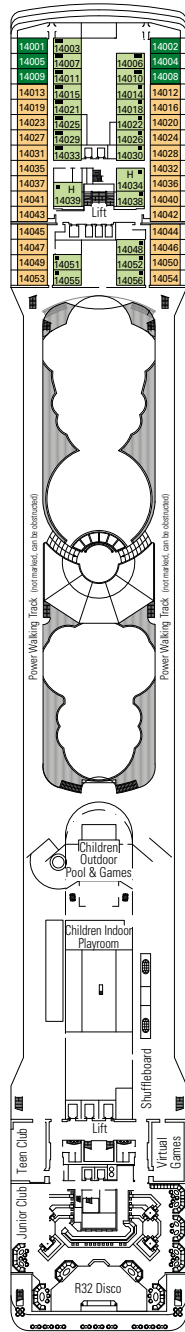

DECK 12
CLARINETTO

DECK 13
MANDOLINO

DECK 14
CHITARRA

DECK 15
XILOFONO

DECK 16
SPORT

Ship configuration, data and descriptions may be subject to change depending on the season and on the destination and must be verified at the time of booking.