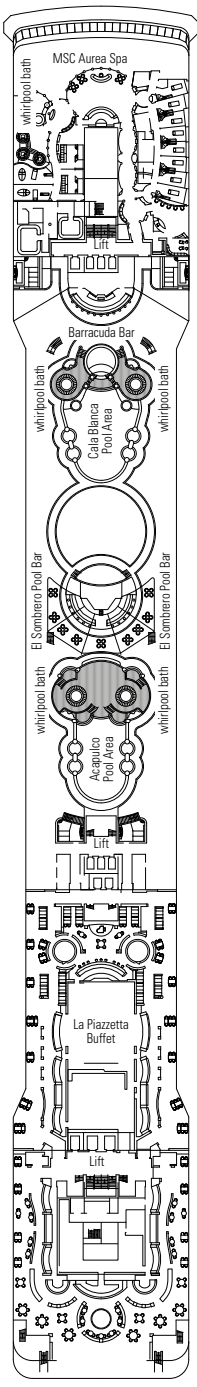

DECK 12
CLARINETTO

DECK 13
MANDOLINO

DECK 14
CHITARRA

DECK 15
XILOFONO

DECK 16
SPORT

Ship configuration, data and descriptions may be subject to change depending on the season and on the destination and must be verified at the time of booking.