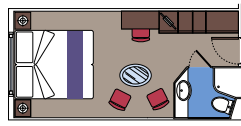

VIRTUAL GAMES

MINI CLUB

CABIN TYPES

BALCONY CABIN

18 Suites

Suites ($\approx 26 \text{ m}^2$) with balcony ($\approx 4 \text{ m}^2$).
Double bed can be converted into two single beds.

This kind of accommodation is only available with Aurea Experience.

809 Balcony

806 Cabins (from ≈ 15 to 18 m^2) with balcony (from ≈ 4 to 5 m^2).
Double bed can be converted into two single beds.
Including 132 cabins consisting in two connecting cabins that can accommodate up to 5 people. Only available with Fantastica Experience.

3 Cabins ($\approx 28 \text{ m}^2$) with balcony (from ≈ 5 to 7 m^2) for guests with disabilities or reduced mobility. Single beds can be converted into a double bed only in cabin 15025.

This kind of accommodation is available with Bella, Fantastica and Aurea Experiences.

69 Ocean View

67 Cabins with porthole ($\approx 16 \text{ m}^2$).
Double bed can be converted into two single beds.

2 cabins for guests with disabilities or reduced mobility ($\approx 19 \text{ m}^2$). Two single beds.