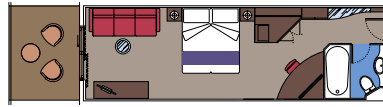

VIRTUAL GAMES

MINI CLUB

CABIN TYPES

BALCONY CABIN

18 Suites

Suites ($\approx 26 \text{ m}^2$) with balcony ($\approx 4 \text{ m}^2$).
Double bed can be converted into two single beds.

This kind of accommodation is only available with Aurea Experience.