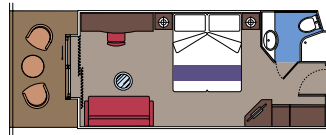

VIRTUAL GAMES

MINI CLUB

CABIN TYPES

BALCONY CABIN

18 Suites

Suites ($\approx 26 \text{ m}^2$) with balcony ($\approx 4 \text{ m}^2$).
Double bed can be converted into two single beds.

This kind of accommodation is only available with Aurea Experience.

809 Balcony

806 Cabins (from ≈ 15 to 18 m^2) with balcony (from ≈ 4 to 5 m^2).
Double bed can be converted into two single beds.
Including 132 cabins consisting in two connecting cabins that can accommodate up to 5 people. Only available with Fantastica Experience.

3 Cabins ($\approx 28 \text{ m}^2$) with balcony (from ≈ 5 to 7 m^2) for guests with disabilities or reduced mobility. Single beds can be converted into a double bed only in cabin 15025.

This kind of accommodation is available with Bella, Fantastica and Aurea Experiences.