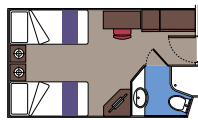

263 cabins (from ≈ 14 to 17 m^2).

12 cabins for guests with disabilities or reduced mobility ($\approx 21 \text{ m}^2$). Double bed can be converted into two single beds.