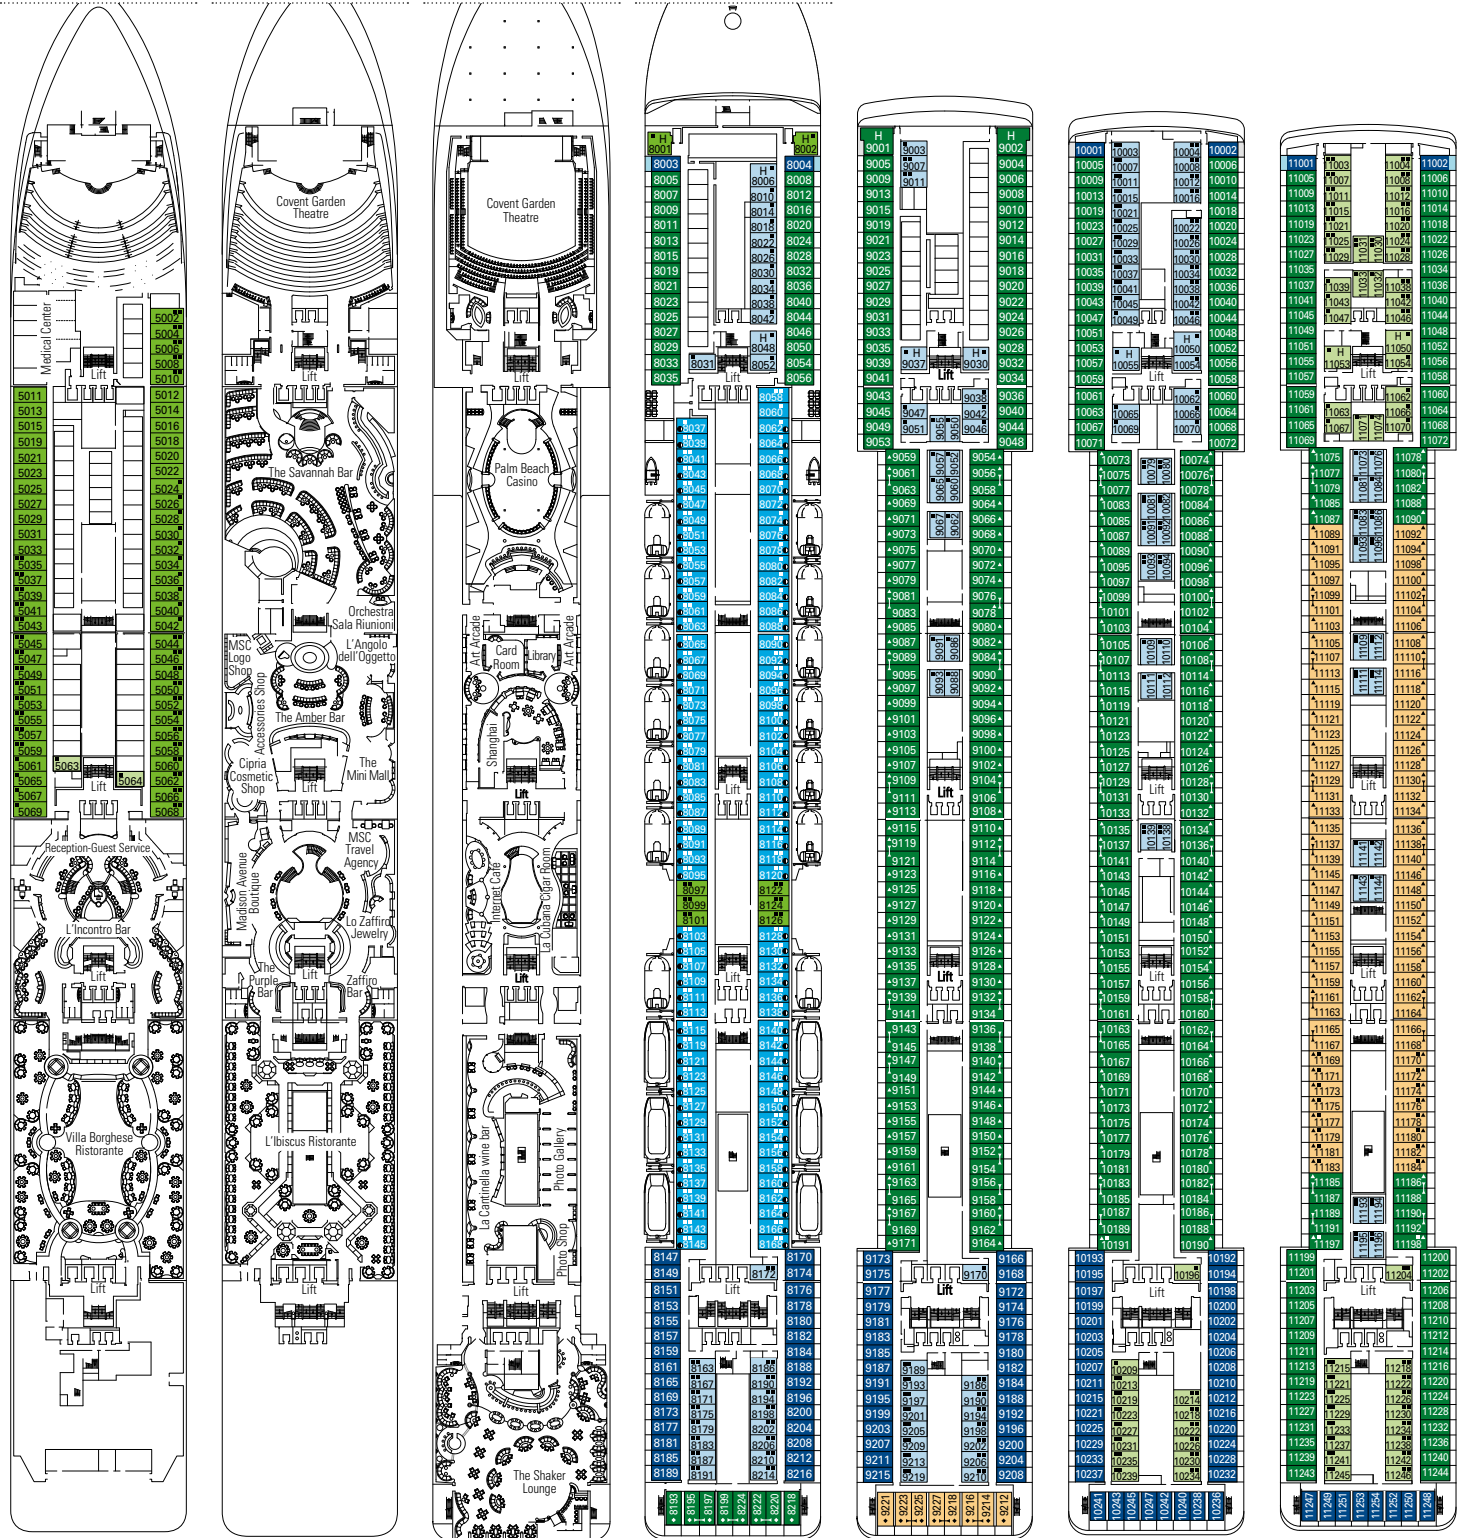

PUBLIC AREAS

COMMON SERVICES

RECEPTION-GUEST SERVICE

TECHNICAL CHARACTERISTICS OF THE SHIP	
GROSS TONNAGE	92.409 tons
LENGTH / BEAM / HEIGHT	293,80 m / 32,20 m / 59,64 m
DECKS	16, incl. 13 for guests
LIFTS	13
VOLTAGE (IN CABIN)	110/220 volts
MAXIMUM SPEED	23 knots
STABILIZERS	Stabilized with 2 fins
NUMBER OF PASSENGERS	3.223
NUMBER OF CABINS	1.275, incl. 17 for guests with disabilities or reduced mobility
CREW MEMBERS	Approx. 987
POOLS	3, incl. 1 for children; 7 whirlpool baths
ENVIRONMENTAL TECHNOLOGY	Energy Saving and Monitoring System

Mini bar

Safe deposit box

FACILITIES FOR GUESTS WITH DISABILITIES OR REDUCED MOBILITY

Cabin door width	83 cm
Bathroom door width	91,50 cm
Size of cabin (floor space)	From $\approx 17 \text{ m}^2$ to $\approx 40 \text{ m}^2$
Size of bathroom	4 m^2
Is there a fold-down seat in the shower?	Yes
Height of seat from the floor	45 cm
Does the WC seat have grab rails?	Yes
Are wheelchairs available on board?	In limited numbers*
Are all decks/public areas accessible?	Yes
Are all lifeboats wheelchair-accessible?	No**
Do the lifts have deck indicators?	Visual, Audio & Braille
Can severely visually impaired/blind guests be catered for on the cruise?	Only with full-time carer

1.275 CABINS
3.223 GUESTS

ACAPULCO

DECK 5
PIANOFORTE

DECK 6
VIOLINO

DECK 7
SAXOFONO

DECK 8
ARPA

DECK 9
VIOLA

DECK 10
LIRA

DECK 11
FLAUTO

- Sport Deck 16
- Xilofono Deck 15
- Chitarra Deck 14
- Mandolino Deck 13
- Clarinetto Deck 12
- Flauto Deck 11
- Lira Deck 10
- Viola Deck 9
- Arpa Deck 8
- Saxofono Deck 7
- Violino Deck 6
- Pianoforte Deck 5
- Violoncello Deck 4