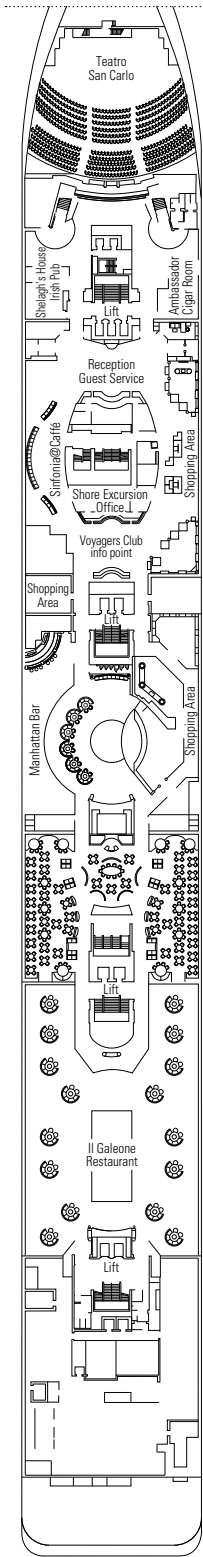

DECK 5
BEETHOVEN