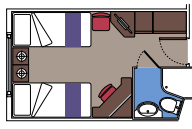

CABIN TYPES

BALCONY CABIN

130 Suites

Suites (≈ 22 m²) with balcony (≈ 5 m²).
Double bed can be converted into two single beds.

This kind of accommodation is available with Fantastica and Aurea Experiences.

94 Balcony Cabins

Cabins (≈ 13 m²) with balcony (≈ 3,5 m²).
Double bed can be converted into two single beds.

This kind of accommodation is available with Fantastica Experience.

341 Ocean View

Cabins with porthole (from ≈ 13 to 20 m²).
Double bed can be converted into two single beds.

64 Outside with Partial view

Cabins with porthole (from ≈ 12 to 13 m²).
Double bed can be converted into two single beds.

This kind of accommodation is available only with Bella Experience.

351 Interior

346 Interior cabins (13 m²).
Double bed can be converted into two single beds.