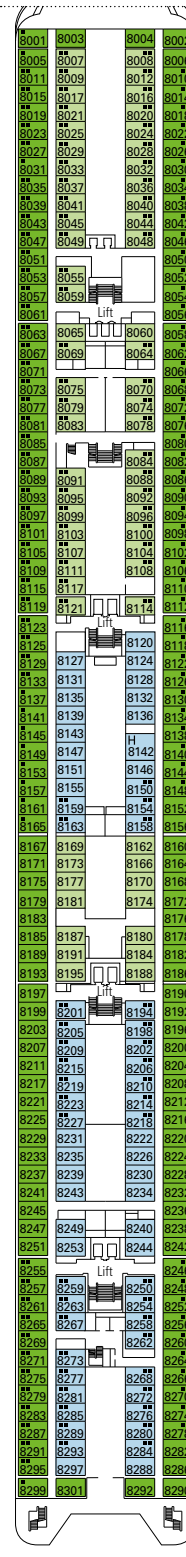

DECK PLANS & ACCOMMODATIONS

980 CABINS
2.679 GUESTS

DECK 8
BACH