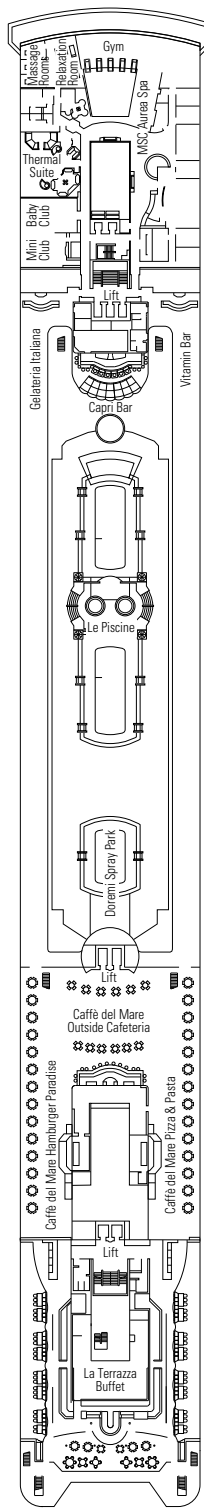

PUBLIC AREAS

COMMON SERVICES

TEATRO SAN CARLO

TECHNICAL CHARACTERISTICS OF THE SHIP

GROSS TONNAGE	65.542 tons
LENGTH	274,9 m
BEAM	32 m
HEIGHT	54 m
DECKS	13, incl. 9 for guests
LIFTS	9
VOLTAGE (IN CABIN)	110/220 volts
MAXIMUM SPEED	20,9 knots
STABILIZERS	Stabilized with 2 fins
NUMBER OF PASSENGERS	2.679
NUMBER OF CABINS	980
CREW MEMBERS	Approx. 721
POOLS	2, both with child-appropriate areas; 2 whirlpool baths

CONFERENCE ROOMS	Seats	Stage / Dance floor surface (m ²)	Surface (m ²)	Deck
MSC BUSINESS CENTER	122	6	394	6 Mozart
PASHA CLUB DISCO	215	40	739	12 Bizet
SINFONIA LOUNGE & LIBRARY	120	34	319	6 Mozart
TEATRO SAN CARLO	557	115	1.135	5 Beethoven / 6 Mozart

- FANTASTICA > Interior
- FANTASTICA > Ocean View
- FANTASTICA > Balcony
- FANTASTICA > Suite

- AUREA > Balcony
- AUREA > Suite

- 3rd bed available in all categories except for Outside with Partial View Bella.
- 4th bed available in all categories except for Outside with Partial View Bella, Balcony Aurea and Suite Aurea.
- All cabins have one double bed convertible to two single beds, except in cabins for guests with disabilities or reduced mobility (H).

LEGEND

- ▲ Sofa bed
- 3rd bed is a pullman bed
- 3rd and 4th beds are pullman beds
- ↔ Connecting cabins
- H Cabin for guests with disabilities or reduced mobility
- Cabins with partial view

Ship configuration, data and descriptions may be subject to change depending on the season and on the destination and will be verified at the time of booking.