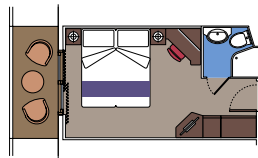

LEGEND

- ▲ Sofa bed
- 3rd bed is a pullman bed
- 3rd and 4th beds are pullman beds
- ↔ Connecting cabins
- H Cabin for guests with disabilities or reduced mobility
- Cabins with partial view

Ship configuration, data and descriptions may be subject to change depending on the season and on the destination and will be verified at the time of booking.

CABIN TYPES

BALCONY CABIN

130 Suites

Suites (≈ 22 m²) with balcony (≈ 5 m²).
Double bed can be converted into two single beds.

This kind of accommodation is available with Fantastica and Aurea Experiences.

94 Balcony Cabins

Cabins (≈ 13 m²) with balcony (≈ 3,5 m²).
Double bed can be converted into two single beds.

This kind of accommodation is available with Fantastica Experience.

341 Ocean View

Cabins with porthole (from ≈ 13 to 20 m²).
Double bed can be converted into two single beds.