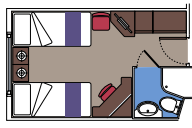

64 Outside with Partial view

Cabins with porthole (from ≈ 12 to 13 m²).
Double bed can be converted into two single beds.

This kind of accommodation is available only with Bella Experience.

351 Interior

346 Interior cabins (13 m²).
Double bed can be converted into two single beds.