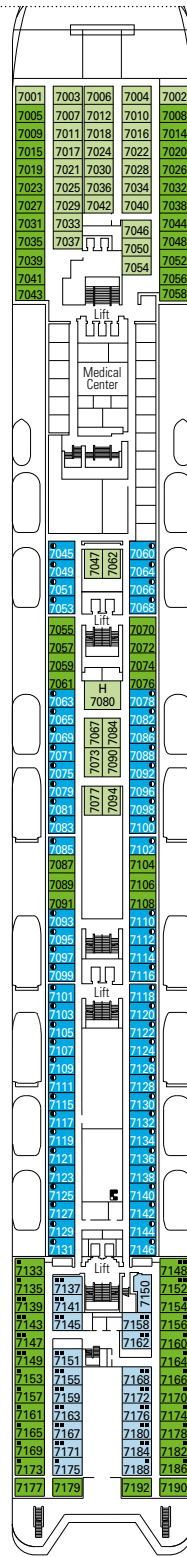

DECK 7
BRAHMS