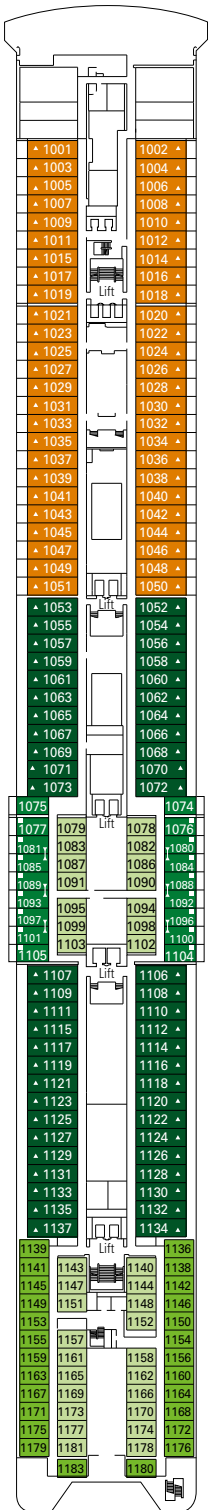

PUBLIC AREAS

COMMON SERVICES

TEATRO SAN CARLO

TECHNICAL CHARACTERISTICS OF THE SHIP

GROSS TONNAGE	65.542 tons
LENGTH	274,9 m
BEAM	32 m
HEIGHT	54 m
DECKS	13, incl. 9 for guests
LIFTS	9
VOLTAGE (IN CABIN)	110/220 volts
MAXIMUM SPEED	20,9 knots
STABILIZERS	Stabilized with 2 fins
NUMBER OF PASSENGERS	2.679
NUMBER OF CABINS	980
CREW MEMBERS	Approx. 721
POOLS	2, both with child-appropriate areas; 2 whirlpool baths

VARIOUS SERVICES	Seats	Use	Surface (m ²)	Deck
EXCURSIONS OFFICE		Excursions office	40	5 Beethoven
MEDICAL CENTER	3	Medical centre	107	7 Brahms
RECEPTION-GUEST SERVICE	136	Reception, guest service	490	5 Beethoven

CONFERENCE ROOMS	Seats	Stage / Dance floor surface (m ²)	Surface (m ²)	Deck
MSC BUSINESS CENTER	122	6	394	6 Mozart
PASHA CLUB DISCO	215	40	739	12 Bizet
SINFONIA LOUNGE & LIBRARY	120	34	319	6 Mozart
TEATRO SAN CARLO	557	115	1.135	5 Beethoven / 6 Mozart

LEGEND

- ▲ Sofa bed
- 3rd bed is a pullman bed
- 3rd and 4th beds are pullman beds
- ↔ Connecting cabins
- H Cabin for guests with disabilities or reduced mobility
- Cabins with partial view

Ship configuration, data and descriptions may be subject to change depending on the season and on the destination and will be verified at the time of booking.