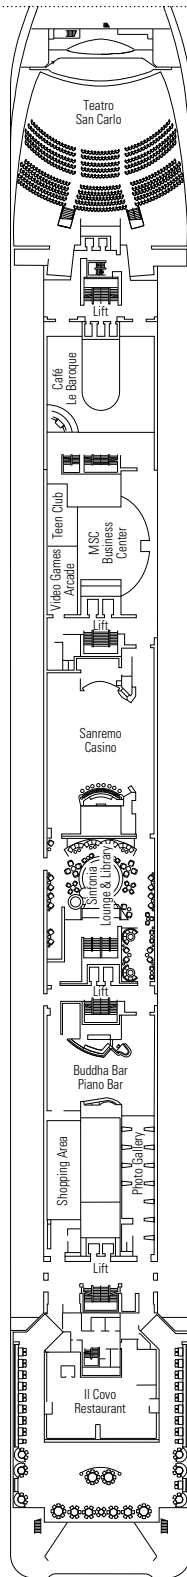

DECK 6
MOZART