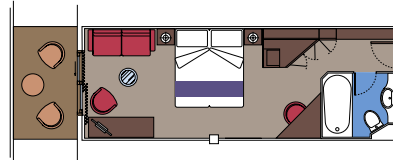

LEGEND

- ▲ Sofa bed
- 3rd bed is a pullman bed
- 3rd and 4th beds are pullman beds
- ↔ Connecting cabins
- H Cabin for guests with disabilities or reduced mobility
- Cabins with partial view

Ship configuration, data and descriptions may be subject to change depending on the season and on the destination and will be verified at the time of booking.

CABIN TYPES

BALCONY CABIN

130 Suites

Suites (≈ 22 m²) with balcony (≈ 5 m²).
Double bed can be converted into two single beds.

This kind of accommodation is available with Fantastica and Aurea Experiences.

94 Balcony Cabins

Cabins (≈ 13 m²) with balcony (≈ 3,5 m²).
Double bed can be converted into two single beds.

This kind of accommodation is available with Fantastica Experience.

341 Ocean View

Cabins with porthole (from ≈ 13 to 20 m²).
Double bed can be converted into two single beds.