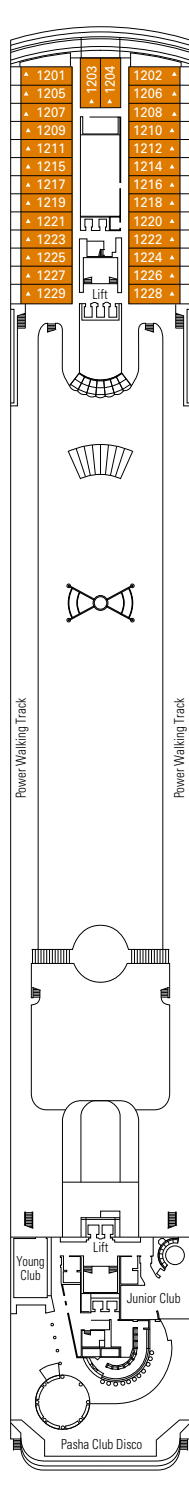

PUBLIC AREAS

COMMON SERVICES

TEATRO SAN CARLO

TECHNICAL CHARACTERISTICS OF THE SHIP

GROSS TONNAGE	65.542 tons
LENGTH	274,9 m
BEAM	32 m
HEIGHT	54 m
DECKS	13, incl. 9 for guests
LIFTS	9
VOLTAGE (IN CABIN)	110/220 volts
MAXIMUM SPEED	20,9 knots
STABILIZERS	Stabilized with 2 fins
NUMBER OF PASSENGERS	2.679
NUMBER OF CABINS	980
CREW MEMBERS	Approx. 721
POOLS	2, both with child-appropriate areas; 2 whirlpool baths

VARIOUS SERVICES	Seats	Use	Surface (m ²)	Deck
EXCURSIONS OFFICE		Excursions office	40	5 Beethoven
MEDICAL CENTER	3	Medical centre	107	7 Brahms
RECEPTION-GUEST SERVICE	136	Reception, guest service	490	5 Beethoven

CONFERENCE ROOMS	Seats	Stage / Dance floor surface (m ²)	Surface (m ²)	Deck
MSC BUSINESS CENTER	122	6	394	6 Mozart
PASHA CLUB DISCO	215	40	739	12 Bizet
SINFONIA LOUNGE & LIBRARY	120	34	319	6 Mozart
TEATRO SAN CARLO	557	115	1.135	5 Beethoven / 6 Mozart

LEGEND

- ▲ Sofa bed
- 3rd bed is a pullman bed
- 3rd and 4th beds are pullman beds
- ↔ Connecting cabins
- H Cabin for guests with disabilities or reduced mobility
- Cabins with partial view

Ship configuration, data and descriptions may be subject to change depending on the season and on the destination and will be verified at the time of booking.