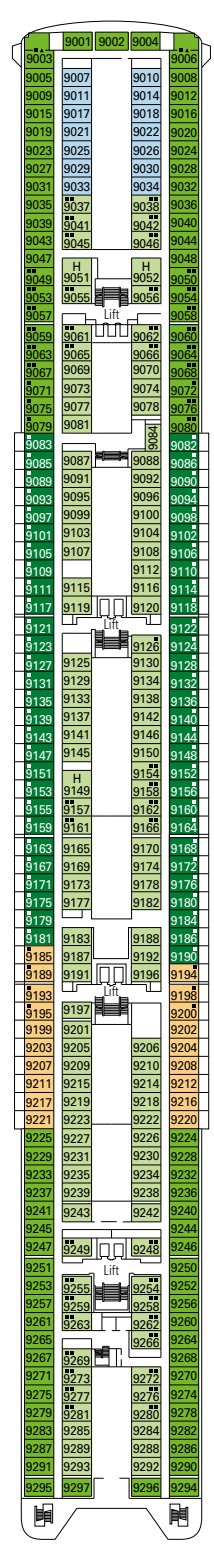

PUBLIC AREAS

COMMON SERVICES

TEATRO SAN CARLO

TECHNICAL CHARACTERISTICS OF THE SHIP

GROSS TONNAGE	65.542 tons
LENGTH	274,9 m
BEAM	32 m
HEIGHT	54 m
DECKS	13, incl. 9 for guests
LIFTS	9
VOLTAGE (IN CABIN)	110/220 volts
MAXIMUM SPEED	20,9 knots
STABILIZERS	Stabilized with 2 fins
NUMBER OF PASSENGERS	2.679
NUMBER OF CABINS	980
CREW MEMBERS	Approx. 721
POOLS	2, both with child-appropriate areas; 2 whirlpool baths

VARIOUS SERVICES	Seats	Use	Surface (m ²)	Deck
EXCURSIONS OFFICE		Excursions office	40	5 Beethoven
MEDICAL CENTER	3	Medical centre	107	7 Brahms
RECEPTION-GUEST SERVICE	136	Reception, guest service	490	5 Beethoven

CONFERENCE ROOMS	Seats	Stage / Dance floor surface (m ²)	Surface (m ²)	Deck
MSC BUSINESS CENTER	122	6	394	6 Mozart
PASHA CLUB DISCO	215	40	739	12 Bizet
SINFONIA LOUNGE & LIBRARY	120	34	319	6 Mozart
TEATRO SAN CARLO	557	115	1.135	5 Beethoven / 6 Mozart

DECK 8
BACH

DECK 9
TCHAIKOVSKI

- Deck Games, Schuber Deck 13
- Bizet Deck 12
- Debussy Deck 11
- Sibelius Deck 10
- Tchaikovski Deck 9
- Bach Deck 8
- Brahms Deck 7
- Mozart Deck 6
- Beethoven Deck 5

980 Cabins