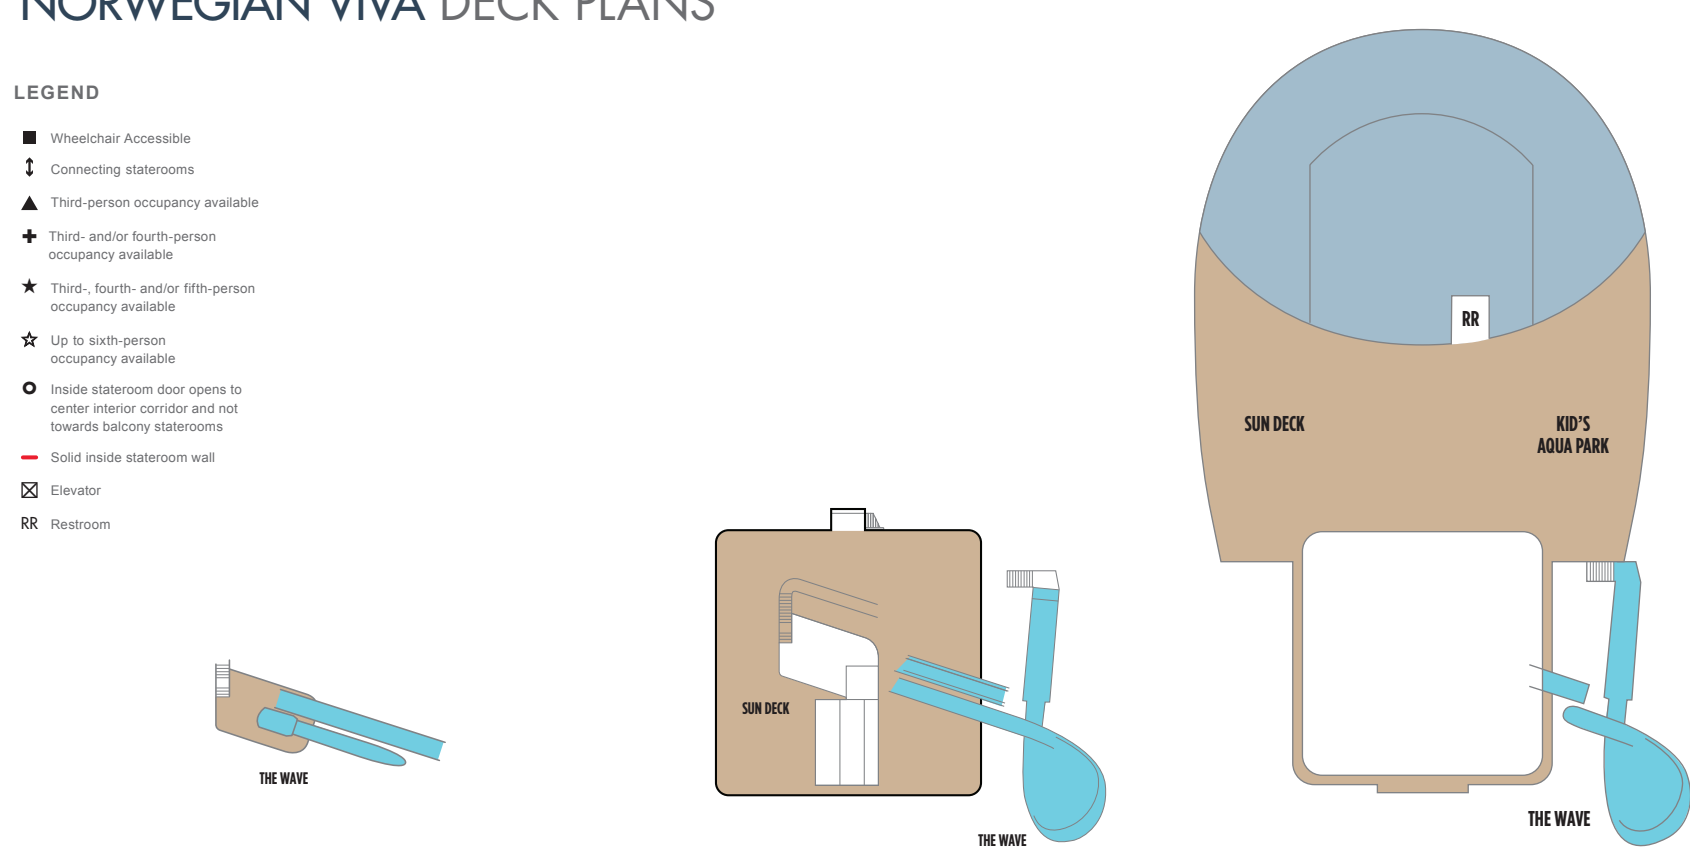

NORWEGIAN VIVA DECK PLANS

LEGEND

- Wheelchair Accessible
- ↕ Connecting staterooms
- ▲ Third-person occupancy available
- + Third- and/or fourth-person occupancy available
- ★ Third-, fourth- and/or fifth-person occupancy available
- ☆ Up to sixth-person occupancy available
- Inside stateroom door opens to center interior corridor and not towards balcony staterooms
- Solid inside stateroom wall
- ☒ Elevator
- RR Restroom