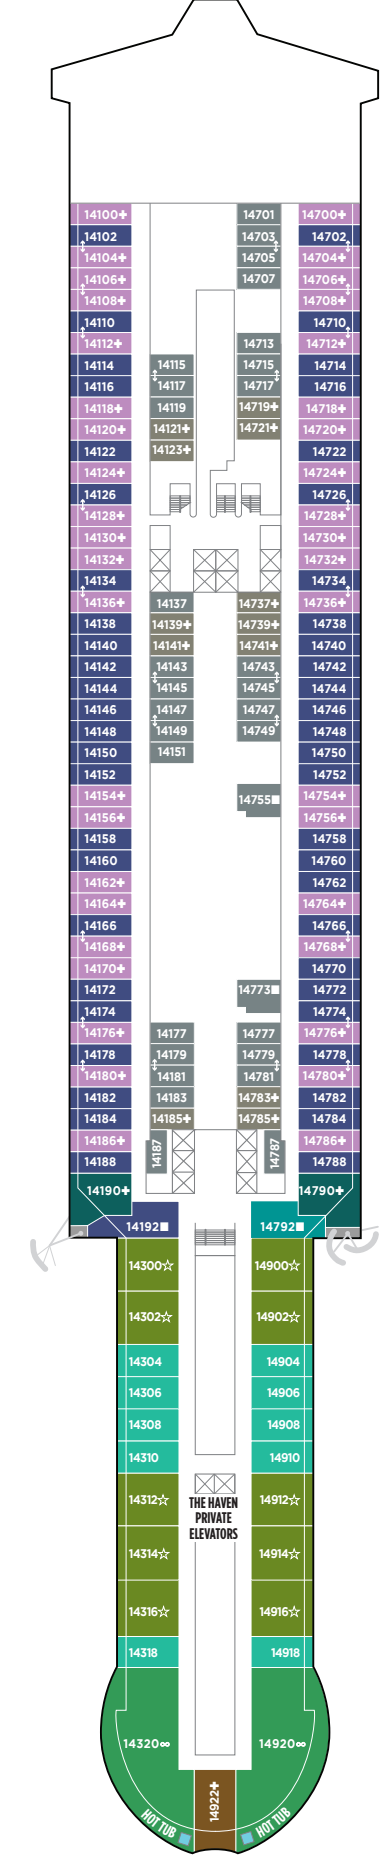

# NORWEGIAN VIVA DECK PLANS

DECK 20

DECK 19

DECK 18

DECK 17

DECK 16

DECK 15

DECK 14