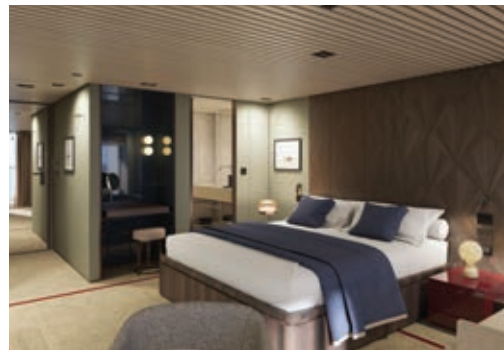

## THE HAVEN BY NORWEGIAN®

Located at the top of the ship, The Haven features private keycard access, a 24-hour butler, concierge service, a private courtyard, private restaurant and bar. All Suites offer king-size beds, luxury baths and private balconies.

### H5 THE HAVEN OWNER'S SUITE WITH LARGE BALCONY

Retreat to your sumptuous private oasis in The Haven Owner's Suite, featuring a separate bedroom in most with king-size bed, a double sofa bed to accommodate two more, living area, luxury shower and a large balcony to gather together and enjoy the beautiful vistas. Butler and concierge service round out your incredible getaway.

### HB THE HAVEN AFT-FACING PENTHOUSE WITH MASTER BEDROOM & LARGE BALCONY

Located in the exclusive enclave of The Haven, retreat to your luxury Penthouse that features a master bedroom with king-size bed, double sofa bed to accommodate two more and an aft-facing balcony offering awe-inspiring views. Also includes the indulgence of butler and concierge service. (ADA stateroom does not have a separate bedroom.)

### HE THE HAVEN PENTHOUSE WITH BALCONY

These luxury Penthouses feature a king-size bed, some with bedding to accommodate one more, luxury bath with shower plus a sitting area and a large balcony to admire the gorgeous views.