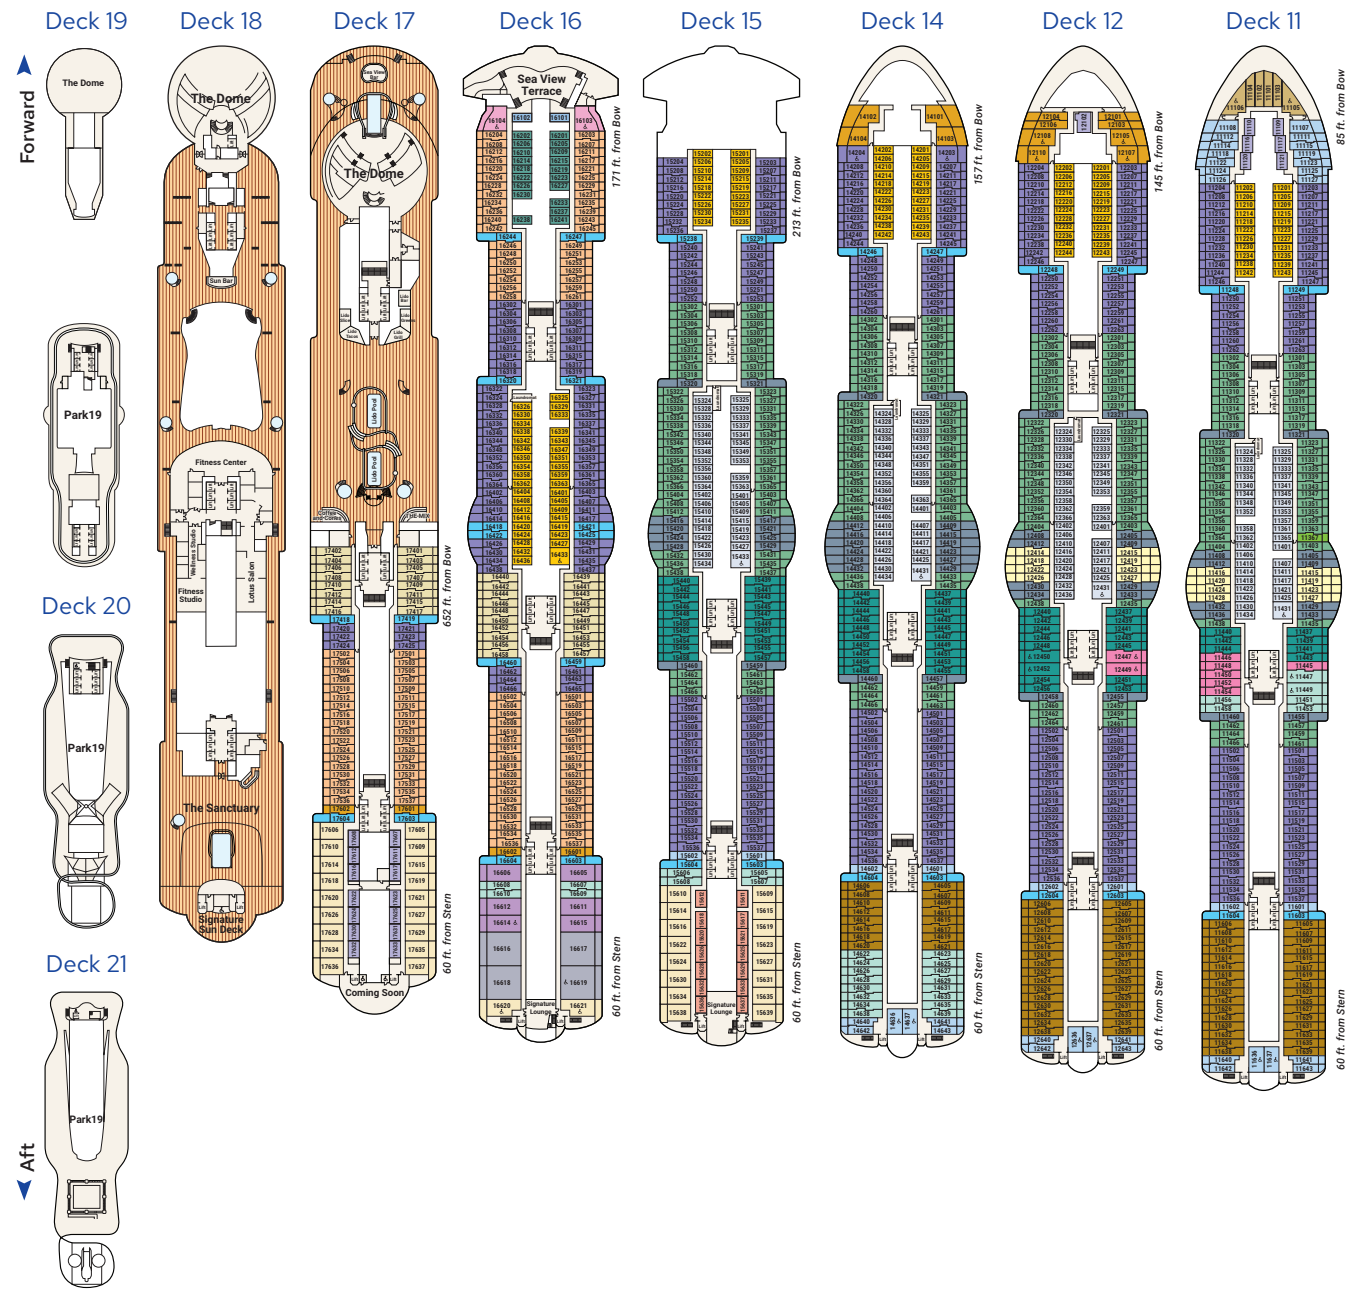

Guest Capacity: 4,300
 Length: 1,133 ft.
 Gross Tonnage: 175,500
 Inaugural Cruise: 2024
 Christened by: To be announced

Stateroom Description

SUITE

- S0** Signature sky suite Aft (Deck 16)
- S2** Signature owner's suite Aft (Decks 16), Forward (Decks 10)
- S4** Signature penthouse suite Aft (Decks 15, 16, 17)
- S9** Signature suite Mid-aft (Decks 11), Aft (Decks 14, 15, 16)

CABANA

- C1** Reserve Collection cabana mini-suite Mid-ship (Deck 9)
- C2** Reserve Collection cabana mini-suite Mid and Forward (Deck 9)
- CA** Cabana mini-suite Mid-ship (Decks 10, 11, 12)
- CB** Cabana mini-suite Aft (Deck 10)

MINI-SUITE

- M1** Reserve Collection mini-suite Mid-aft (Decks 10, 11, 12, 14, 15)
- M2** Reserve Collection mini-suite Forward (Deck 10), Mid (Deck 16, 17)
- MA** Mini-suite Mid (Decks 11, 12)
- MD** Mini-suite Aft (Decks 10, 11, 12, 14)

BALCONY

- D1** Premium balcony Mid-ship (Decks 10, 11, 12, 14, 15)
- D2** Premium balcony Forward (Decks 10, 11, 12, 14, 15), Aft (Decks 11, 12, 14, 15)
- DA** Deluxe balcony Mid (Decks 10, 11, 12, 14, 15)
- DB** Deluxe balcony Forward (Decks 10, 11, 12, 13, 14, 15), Mid (Decks 16, 17), Aft (Decks 11, 12, 14, 15)