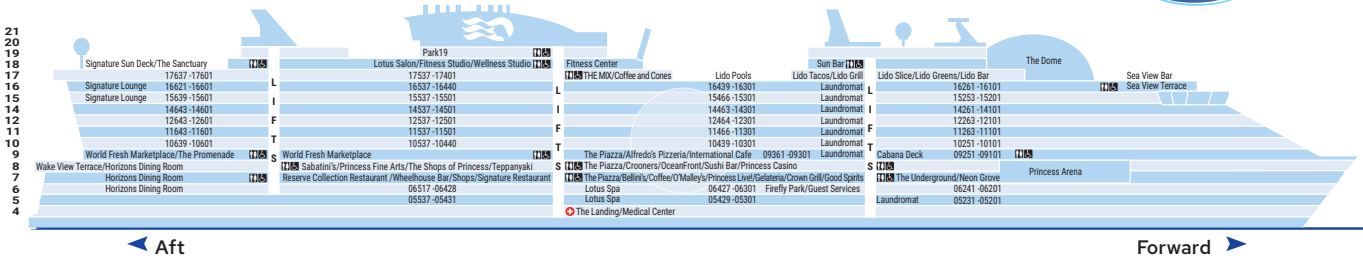

Guest Capacity: 4,300
 Length: 1,133 ft.
 Gross Tonnage: 175,500
 Inaugural Cruise: 2024
 Christened by: To be announced

Stateroom Description

SUITE

- S0** Signature sky suite Aft (Deck 16)
- S2** Signature owner's suite Aft (Decks 16), Forward (Decks 10)
- S4** Signature penthouse suite Aft (Decks 15, 16, 17)
- S9** Signature suite Mid-aft (Decks 11), Aft (Decks 14, 15, 16)

CABANA

- C1** Reserve Collection cabana mini-suite Mid-ship (Deck 9)
- C2** Reserve Collection cabana mini-suite Mid and Forward (Deck 9)
- CA** Cabana mini-suite Mid-ship (Decks 10, 11, 12)
- CB** Cabana mini-suite Aft (Deck 10)

MINI-SUITE

- M1** Reserve Collection mini-suite Mid-aft (Decks 10, 11, 12, 14, 15)
- M2** Reserve Collection mini-suite Forward (Deck 10), Mid (Deck 16, 17)
- MA** Mini-suite Mid (Decks 11, 12)
- MD** Mini-suite Aft (Decks 10, 11, 12, 14)

BALCONY

- D1** Premium balcony Mid-ship (Decks 10, 11, 12, 14, 15)
- D2** Premium balcony Forward (Decks 10, 11, 12, 14, 15), Aft (Decks 11, 12, 14, 15)
- DA** Deluxe balcony Mid (Decks 10, 11, 12, 14, 15)
- DB** Deluxe balcony Forward (Decks 10, 11, 12, 13, 14, 15), Mid (Decks 16, 17), Aft (Decks 11, 12, 14, 15)