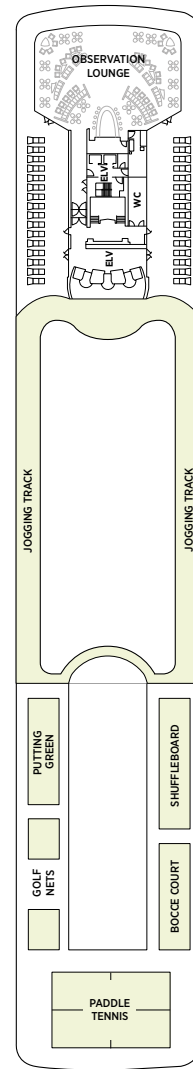

DECK 12

- + 2-bedroom suite accommodates up to 6 guests
- Convertible sofa bed
- ♿ Wheelchair accessible suites 828, 829, 918, 919, 1012 and 1013 have shower stall instead of bathtub
- ★ Bathroom features a glass-enclosed shower instead of bathtub. All other suites feature shower over bathtub only

Up to one rollaway bed can be added to most suites, please enquire at time of booking.