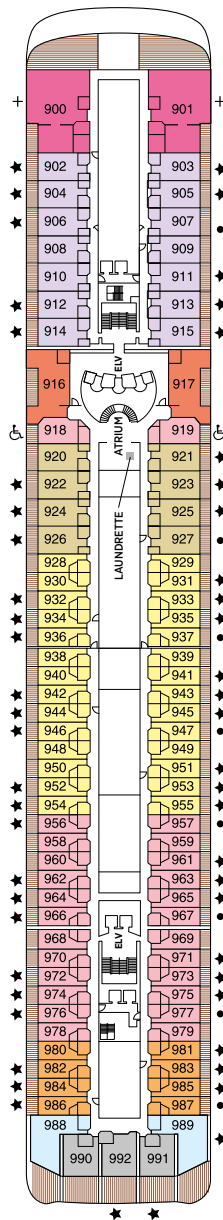

OVERALL LENGTH . . . 216.1 m  
 BEAM (WIDTH) . . . . . 28.3 m  
 DRAFT . . . . . 6.4 m  
 SUITES . . . . . 350  
 GUESTS . . . . . 700  
 OFFICERS . . . . . European  
 CREW . . . . . 445 International  
 GUEST DECKS . . . . . 8  
 GROSS TONNAGE . . . . 48,075  
 CRUISING SPEED . . . . 20 Knots  
 SHIP'S REGISTRY . . . . Bahamas