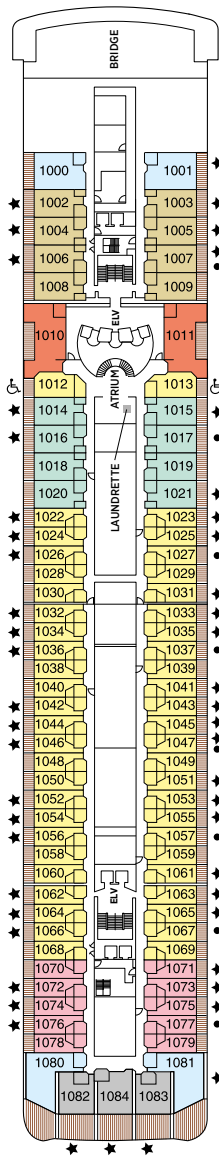

MS MASTER SUITE	 C PENTHOUSE SUITE
 GS GRAND SUITE	 D CONCIERGE SUITE
 MN MARINER SUITE	 E CONCIERGE SUITE
 SS SEVEN SEAS SUITE	 F DELUXE VERANDA SUITE
 HS HORIZON VIEW SUITE	 G DELUXE VERANDA SUITE
 A PENTHOUSE SUITE	 H DELUXE VERANDA SUITE
 B PENTHOUSE SUITE	

OVERALL LENGTH . . . 216.1 m
BEAM (WIDTH) . . . . . 28.3 m
DRAFT . . . . . 6.4 m
SUITES 350
GUESTS 700
OFFICERS . . . . . European
CREW . . . . . 445 International
GUEST DECKS 8
GROSS TONNAGE 48,075
CRUISING SPEED . . . . 20 Knots
SHIP'S REGISTRY . . . . Bahamas

DECK 10

- + 2-bedroom suite accommodates up to 6 guests
- Convertible sofa bed
- ♿ Wheelchair accessible suites 828, 829, 918, 919, 1012 and 1013 have shower stall instead of bathtub
- ★ Bathroom features a glass-enclosed shower instead of bathtub. All other suites feature shower over bathtub only

Up to one rollaway bed can be added to most suites, please enquire at time of booking.