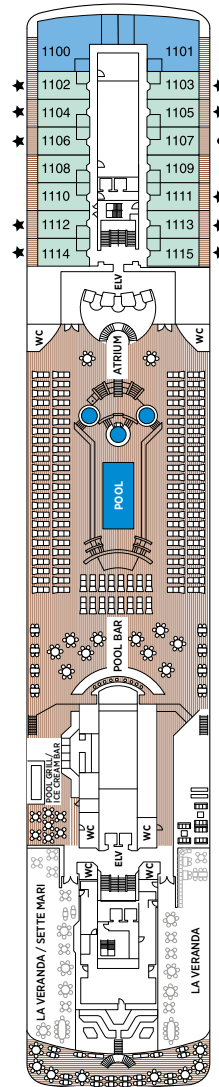

MS MASTER SUITE	 C PENTHOUSE SUITE
 GS GRAND SUITE	 D CONCIERGE SUITE
 MN MARINER SUITE	 E CONCIERGE SUITE
 SS SEVEN SEAS SUITE	 F DELUXE VERANDA SUITE
 HS HORIZON VIEW SUITE	 G DELUXE VERANDA SUITE
 A PENTHOUSE SUITE	 H DELUXE VERANDA SUITE
 B PENTHOUSE SUITE	

OVERALL LENGTH . . . 216.1 m
BEAM (WIDTH) . . . . . 28.3 m
DRAFT . . . . . 6.4 m
SUITES 350
GUESTS 700
OFFICERS . . . . . European
CREW . . . . . 445 International
GUEST DECKS 8
GROSS TONNAGE 48,075
CRUISING SPEED . . . . 20 Knots
SHIP'S REGISTRY . . . . Bahamas

DECK 11

- + 2-bedroom suite accommodates up to 6 guests
- Convertible sofa bed
- ♿ Wheelchair accessible suites 828, 829, 918, 919, 1012 and 1013 have shower stall instead of bathtub
- ★ Bathroom features a glass-enclosed shower instead of bathtub. All other suites feature shower over bathtub only

Up to one rollaway bed can be added to most suites, please enquire at time of booking.