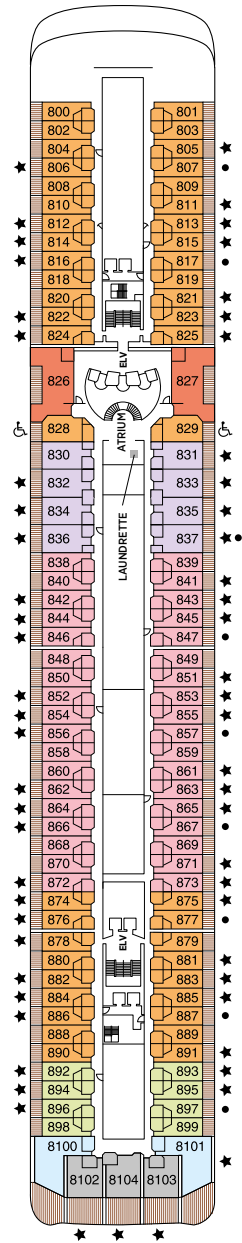

Seven Seas Mariner® DECK PLANS