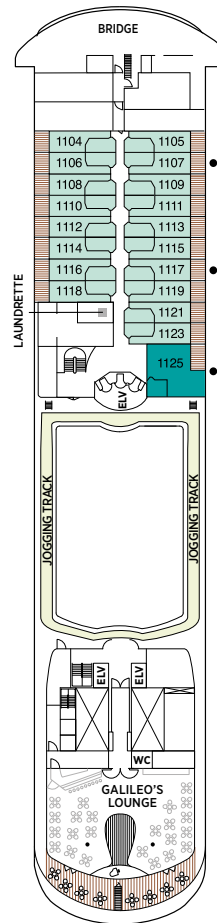

Seven Seas Navigator® DECK PLANS

DECK 5

DECK 6

DECK 7

DECK 8

- MS MASTER SUITE
- GS GRAND SUITE
- NS NAVIGATOR SUITE
- A PENTHOUSE SUITE
- B PENTHOUSE SUITE
- C PENTHOUSE SUITE
- D CONCIERGE SUITE
- E DELUXE VERANDA SUITE
- F DELUXE VERANDA SUITE
- G DELUXE WINDOW SUITE
- H DELUXE WINDOW SUITE

OVERALL LENGTH . . . 172.5 m
 BEAM (WIDTH) 24.6 m
 DRAFT 7.3 m
 SUITES 245
 GUESTS 490
 OFFICERS European
 CREW 345 International
 GUEST DECKS 8
 GROSS TONNAGE 28,803
 CRUISING SPEED 20 Knots
 SHIP'S REGISTRY Bahamas

DECK 9

DECK 10

DECK 11

DECK 12

- Convertible sofa bed
- ♿ Wheelchair accessible suites 832, 833, 928 and 929 have shower stall instead of bathtub
- Connecting suites

Up to one rollaway bed can be added to most suites, please enquire at time of booking.
 All suites feature bathtub with shower overhead and separate glass-enclosed shower.