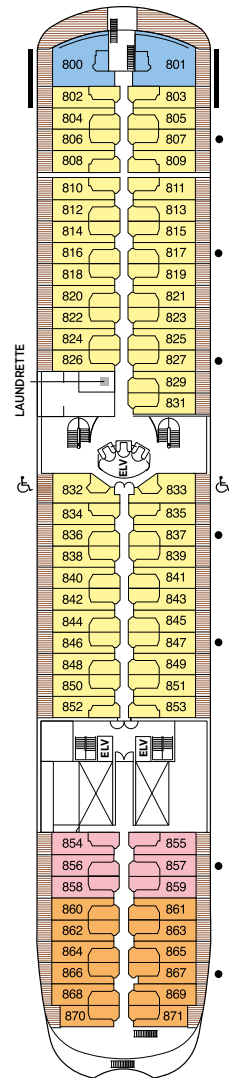

Seven Seas Navigator® DECK PLANS

DECK 5

DECK 6

DECK 7

DECK 8

- MS MASTER SUITE
- GS GRAND SUITE
- NS NAVIGATOR SUITE
- A PENTHOUSE SUITE
- B PENTHOUSE SUITE
- C PENTHOUSE SUITE
- D CONCIERGE SUITE
- E DELUXE VERANDA SUITE
- F DELUXE VERANDA SUITE
- G DELUXE WINDOW SUITE
- H DELUXE WINDOW SUITE

OVERALL LENGTH . . . 172.5 m
 BEAM (WIDTH) 24.6 m
 DRAFT 7.3 m
 SUITES 245
 GUESTS 490
 OFFICERS European
 CREW 345 International
 GUEST DECKS 8
 GROSS TONNAGE 28,803
 CRUISING SPEED 20 Knots
 SHIP'S REGISTRY Bahamas

DECK 9

DECK 10

DECK 11

DECK 12

- Convertible sofa bed
- ♿ Wheelchair accessible suites 832, 833, 928 and 929 have shower stall instead of bathtub
- Connecting suites

Up to one rollaway bed can be added to most suites, please enquire at time of booking.
 All suites feature bathtub with shower overhead and separate glass-enclosed shower.