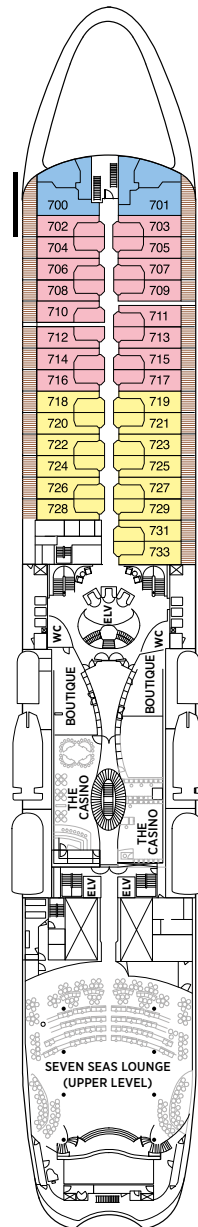

Seven Seas Navigator® DECK PLANS

DECK 5

DECK 6

DECK 7

DECK 8

- MS MASTER SUITE
- GS GRAND SUITE
- NS NAVIGATOR SUITE
- A PENTHOUSE SUITE
- B PENTHOUSE SUITE
- C PENTHOUSE SUITE
- D CONCIERGE SUITE
- E DELUXE VERANDA SUITE
- F DELUXE VERANDA SUITE
- G DELUXE WINDOW SUITE
- H DELUXE WINDOW SUITE

OVERALL LENGTH . . . 172.5 m
 BEAM (WIDTH) 24.6 m
 DRAFT 7.3 m
 SUITES 245
 GUESTS 490
 OFFICERS European
 CREW 345 International
 GUEST DECKS 8
 GROSS TONNAGE 28,803
 CRUISING SPEED 20 Knots
 SHIP'S REGISTRY Bahamas

DECK 9

DECK 10

DECK 11

DECK 12

- Convertible sofa bed
- ♿ Wheelchair accessible suites 832, 833, 928 and 929 have shower stall instead of bathtub
- Connecting suites

Up to one rollaway bed can be added to most suites, please enquire at time of booking.
 All suites feature bathtub with shower overhead and separate glass-enclosed shower.