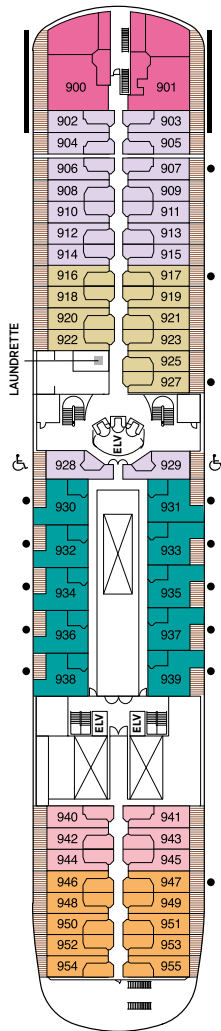

Seven Seas Navigator® DECK PLANS

DECK 5

DECK 6

DECK 7

DECK 8

- MS MASTER SUITE
- GS GRAND SUITE
- NS NAVIGATOR SUITE
- A PENTHOUSE SUITE
- B PENTHOUSE SUITE
- C PENTHOUSE SUITE
- D CONCIERGE SUITE
- E DELUXE VERANDA SUITE
- F DELUXE VERANDA SUITE
- G DELUXE WINDOW SUITE
- H DELUXE WINDOW SUITE

OVERALL LENGTH . . . 172.5 m
 BEAM (WIDTH) 24.6 m
 DRAFT 7.3 m
 SUITES 245
 GUESTS 490
 OFFICERS European
 CREW 345 International
 GUEST DECKS 8
 GROSS TONNAGE 28,803
 CRUISING SPEED 20 Knots
 SHIP'S REGISTRY Bahamas

DECK 9

DECK 10

DECK 11

DECK 12

- Convertible sofa bed
- ♿ Wheelchair accessible suites 832, 833, 928 and 929 have shower stall instead of bathtub
- Connecting suites

Up to one rollaway bed can be added to most suites, please enquire at time of booking.
 All suites feature bathtub with shower overhead and separate glass-enclosed shower.