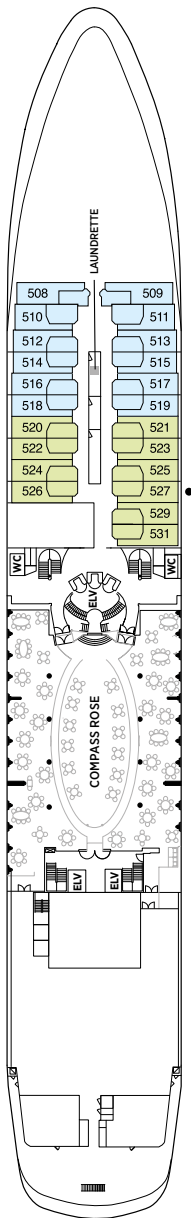

Seven Seas Navigator® DECK PLANS

DECK 5

DECK 6

DECK 7

DECK 8

- MS MASTER SUITE
- GS GRAND SUITE
- NS NAVIGATOR SUITE
- A PENTHOUSE SUITE
- B PENTHOUSE SUITE
- C PENTHOUSE SUITE
- D CONCIERGE SUITE
- E DELUXE VERANDA SUITE
- F DELUXE VERANDA SUITE
- G DELUXE WINDOW SUITE
- H DELUXE WINDOW SUITE

OVERALL LENGTH . . . 172.5 m
 BEAM (WIDTH) 24.6 m
 DRAFT 7.3 m
 SUITES 245
 GUESTS 490
 OFFICERS European
 CREW 345 International
 GUEST DECKS 8
 GROSS TONNAGE 28,803
 CRUISING SPEED 20 Knots
 SHIP'S REGISTRY Bahamas

DECK 9

DECK 10

DECK 11

DECK 12

- Convertible sofa bed
- ♿ Wheelchair accessible suites 832, 833, 928 and 929 have shower stall instead of bathtub
- Connecting suites

Up to one rollaway bed can be added to most suites, please enquire at time of booking.
 All suites feature bathtub with shower overhead and separate glass-enclosed shower.