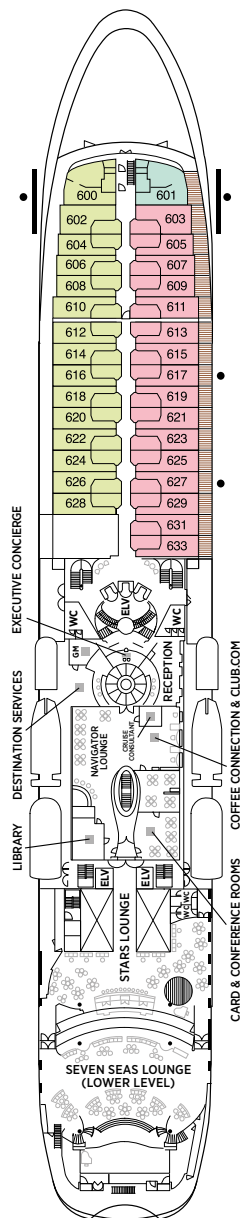

Seven Seas Navigator® DECK PLANS

DECK 5

DECK 6

DECK 7

DECK 8

- MS MASTER SUITE
- GS GRAND SUITE
- NS NAVIGATOR SUITE
- A PENTHOUSE SUITE
- B PENTHOUSE SUITE
- C PENTHOUSE SUITE
- D CONCIERGE SUITE
- E DELUXE VERANDA SUITE
- F DELUXE VERANDA SUITE
- G DELUXE WINDOW SUITE
- H DELUXE WINDOW SUITE

OVERALL LENGTH . . . 172.5 m
 BEAM (WIDTH) 24.6 m
 DRAFT 7.3 m
 SUITES 245
 GUESTS 490
 OFFICERS European
 CREW 345 International
 GUEST DECKS 8
 GROSS TONNAGE 28,803
 CRUISING SPEED 20 Knots
 SHIP'S REGISTRY Bahamas

DECK 9

DECK 10

DECK 11

DECK 12

- Convertible sofa bed
- ♿ Wheelchair accessible suites 832, 833, 928 and 929 have shower stall instead of bathtub
- Connecting suites

Up to one rollaway bed can be added to most suites, please enquire at time of booking.
 All suites feature bathtub with shower overhead and separate glass-enclosed shower.