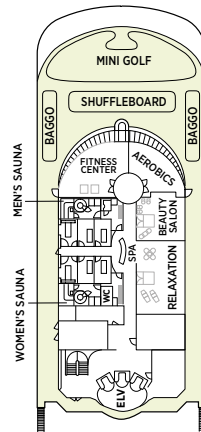

Seven Seas Navigator® DECK PLANS

DECK 5

DECK 6

DECK 7

DECK 8

- MS MASTER SUITE
- GS GRAND SUITE
- NS NAVIGATOR SUITE
- A PENTHOUSE SUITE
- B PENTHOUSE SUITE
- C PENTHOUSE SUITE
- D CONCIERGE SUITE
- E DELUXE VERANDA SUITE
- F DELUXE VERANDA SUITE
- G DELUXE WINDOW SUITE
- H DELUXE WINDOW SUITE

OVERALL LENGTH . . . 172.5 m
 BEAM (WIDTH) 24.6 m
 DRAFT 7.3 m
 SUITES 245
 GUESTS 490
 OFFICERS European
 CREW 345 International
 GUEST DECKS 8
 GROSS TONNAGE 28,803
 CRUISING SPEED 20 Knots
 SHIP'S REGISTRY Bahamas

DECK 9

DECK 10

DECK 11

DECK 12

- Convertible sofa bed
- ♿ Wheelchair accessible suites 832, 833, 928 and 929 have shower stall instead of bathtub
- Connecting suites

Up to one rollaway bed can be added to most suites, please enquire at time of booking.
 All suites feature bathtub with shower overhead and separate glass-enclosed shower.