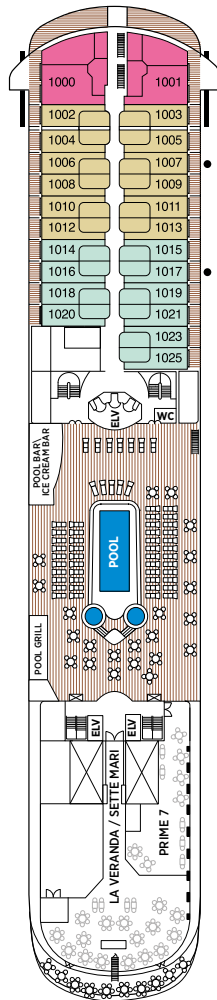

Seven Seas Navigator® DECK PLANS

DECK 5

DECK 6

DECK 7

DECK 8

- MS MASTER SUITE
- GS GRAND SUITE
- NS NAVIGATOR SUITE
- A PENTHOUSE SUITE
- B PENTHOUSE SUITE
- C PENTHOUSE SUITE
- D CONCIERGE SUITE
- E DELUXE VERANDA SUITE
- F DELUXE VERANDA SUITE
- G DELUXE WINDOW SUITE
- H DELUXE WINDOW SUITE

OVERALL LENGTH . . . 172.5 m
 BEAM (WIDTH) 24.6 m
 DRAFT 7.3 m
 SUITES 245
 GUESTS 490
 OFFICERS European
 CREW 345 International
 GUEST DECKS 8
 GROSS TONNAGE 28,803
 CRUISING SPEED 20 Knots
 SHIP'S REGISTRY Bahamas

DECK 9

DECK 10

DECK 11

DECK 12

- Convertible sofa bed
- ♿ Wheelchair accessible suites 832, 833, 928 and 929 have shower stall instead of bathtub
- Connecting suites

Up to one rollaway bed can be added to most suites, please enquire at time of booking.
 All suites feature bathtub with shower overhead and separate glass-enclosed shower.